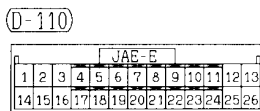

ENGINE CONTROL SYSTEM

4M4-STEP III <L.H. drive vehicles>

1