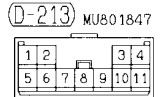

SUPER SELECT 4WD II SYSTEM

R.H. drive vehicles

1

Refer to P. 3-492