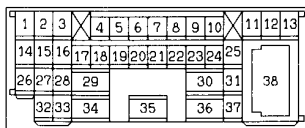

D-208 MU801331

D-209 MU801855

D-210 (MU801860)

D-211 MU801403

D-213 MU801847

D-217