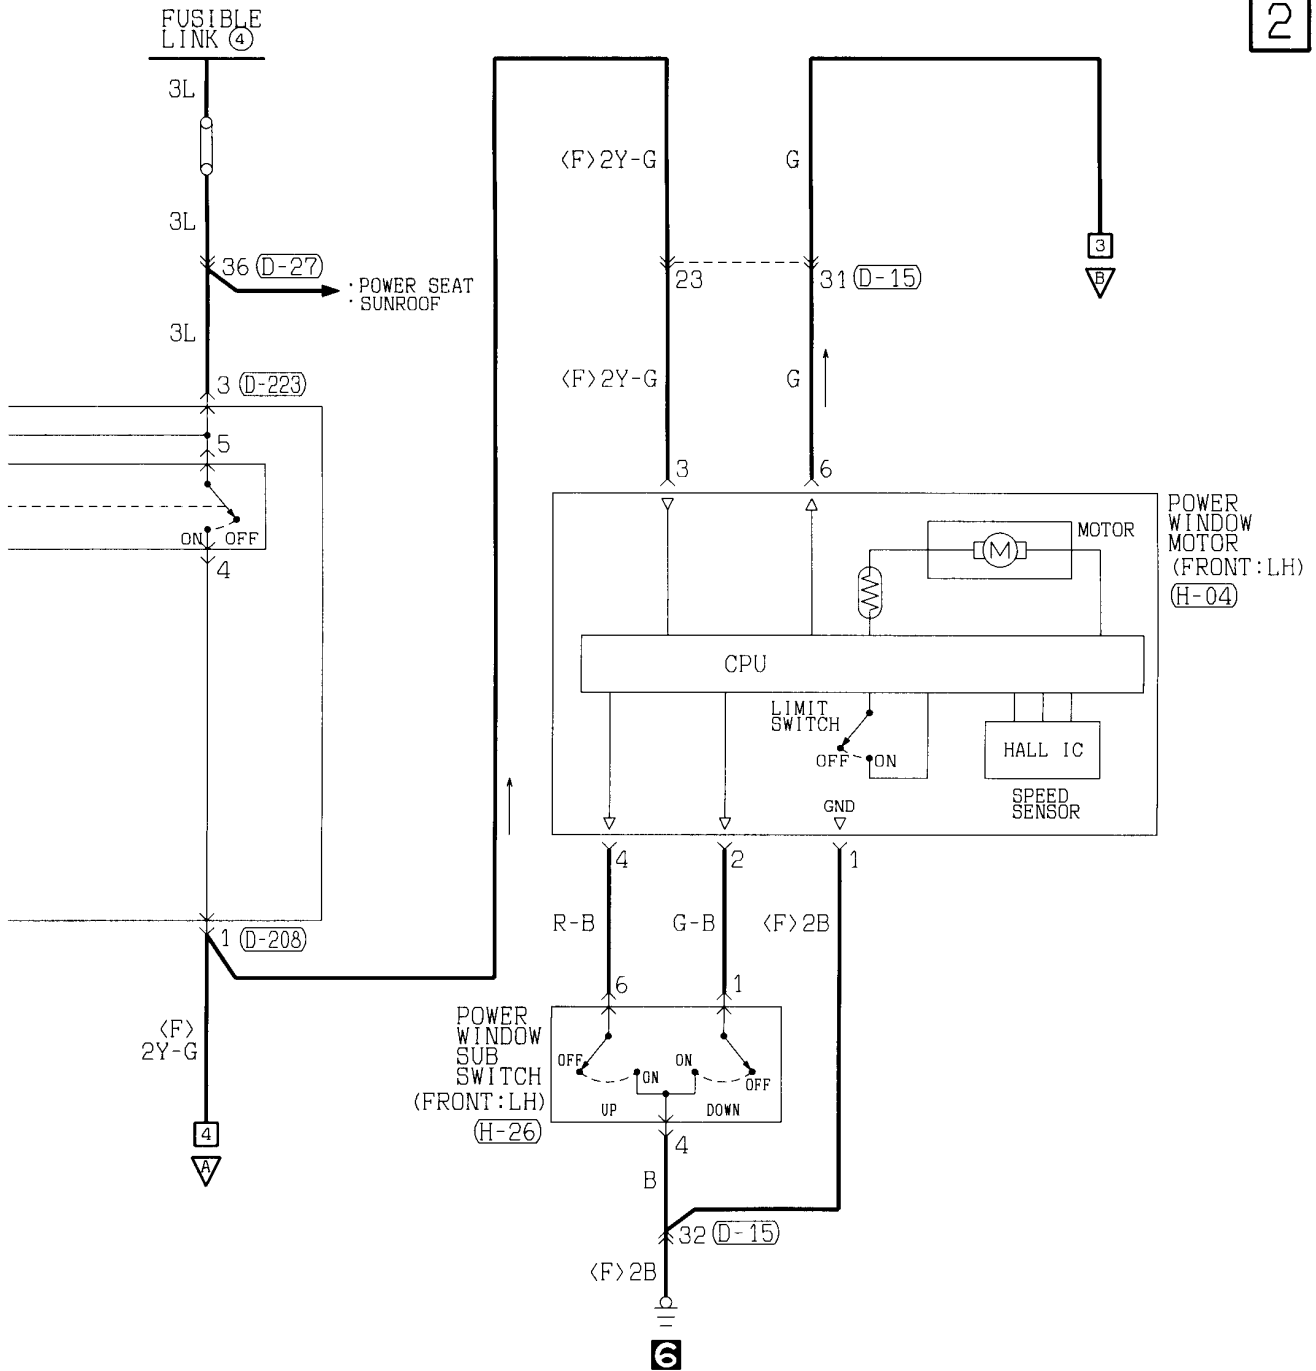

H-04 (MU802758)

D-209 MU801855

H-26

2

Wire colour code
 B : Black LG:Light green G :Green L :Blue W :White Y :Yellow SB:Sky blue
 BR:Brown O :Orange GR:Gray R :Red P :Pink V :Violet

POWER WINDOWS <Short wheelbase models (R.H. drive vehicles)>
(CONTINUED)