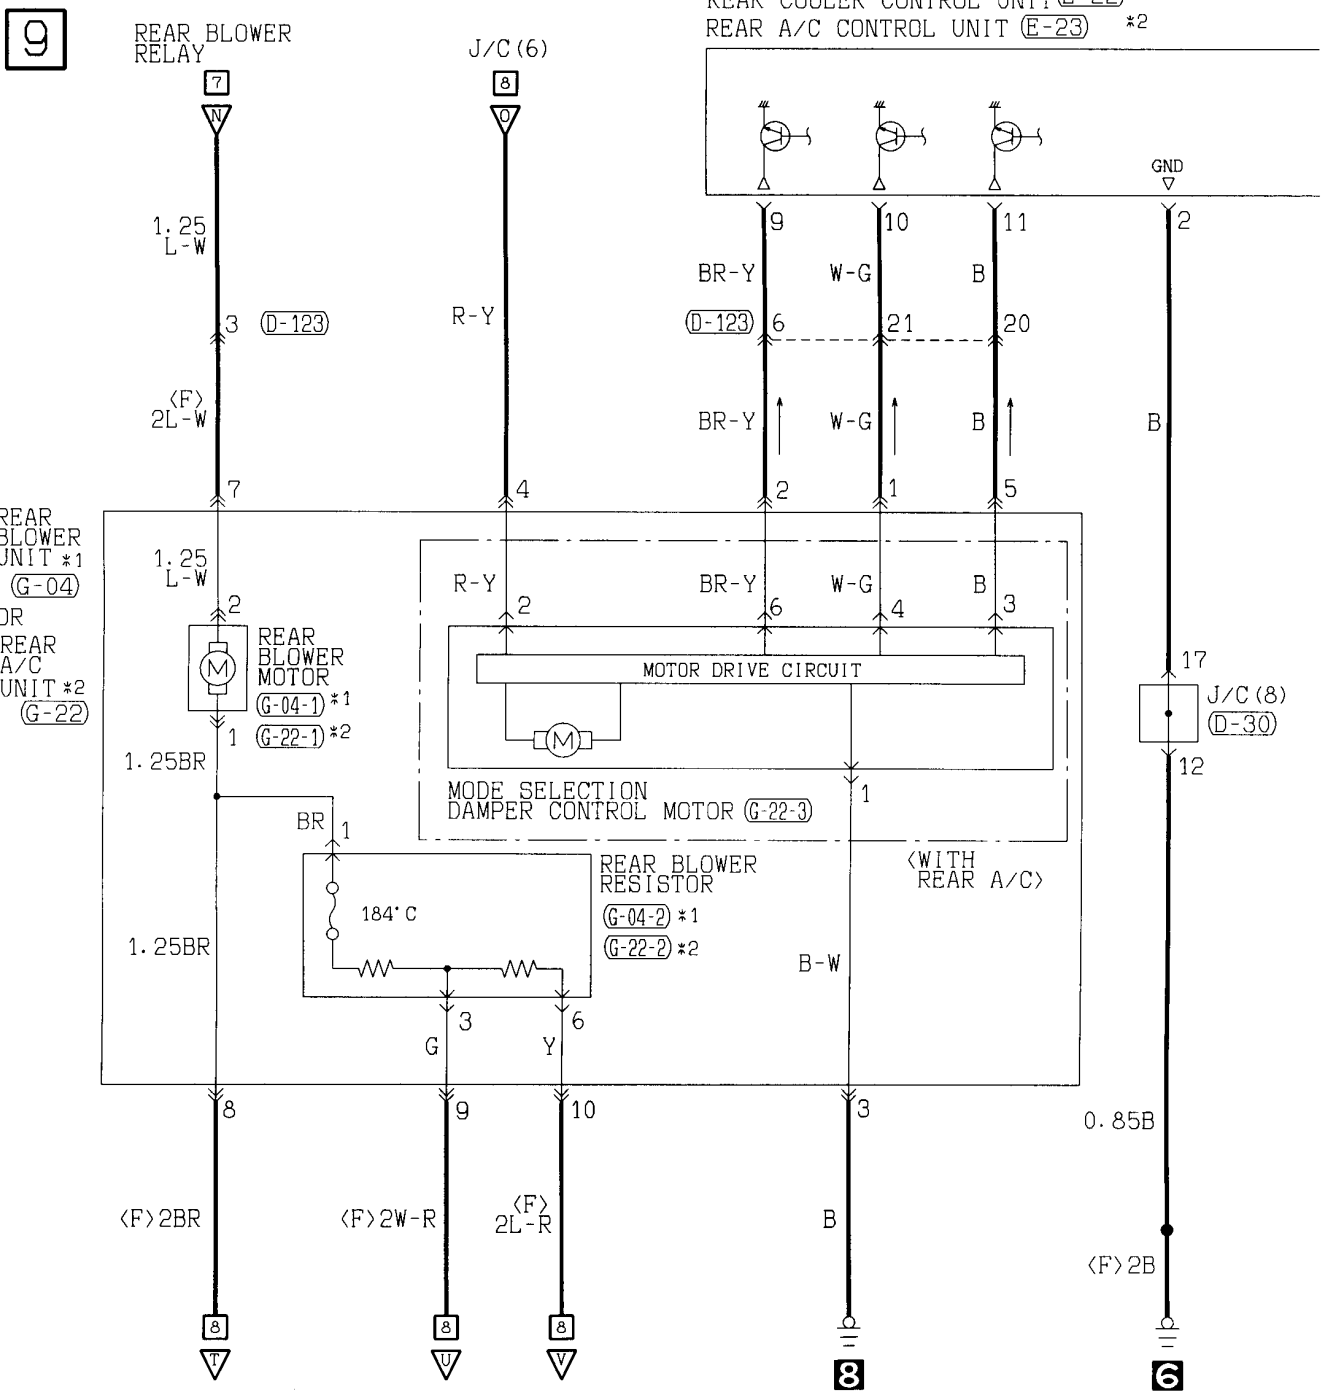

DUAL AUTOMATIC AIR CONDITIONER <6G7 (L.H. drive vehicles)> (CONTINUED)