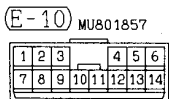

6

Wire colour code

B : Black	LG: Light green	G : Green	L : Blue
BR: Brown	O : Orange	GR: Gray	R : Red
W : White	SB: Sky blue	P : Pink	Y : Yellow
V : Violet