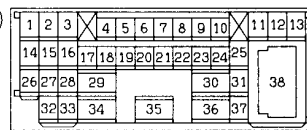

POWER WINDOWS

Short wheelbase models <R.H. drive vehicles>

1

MU801331