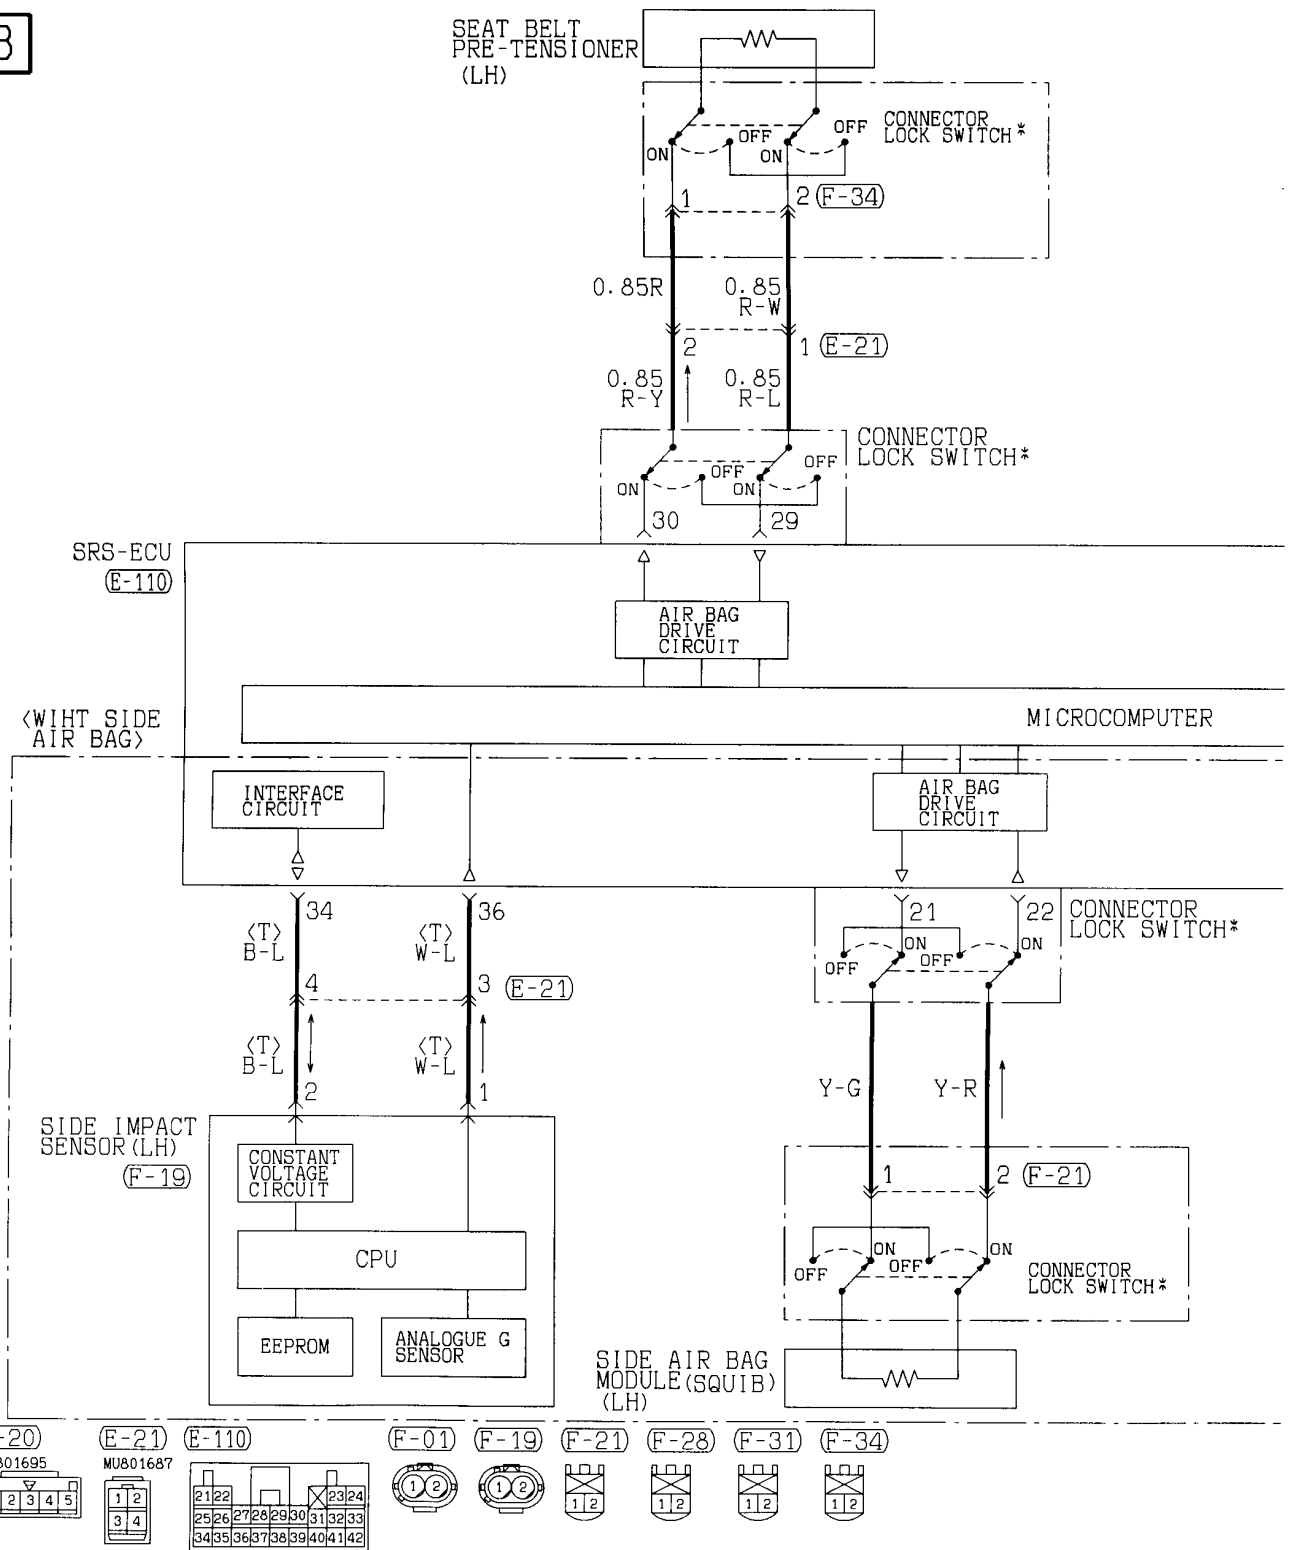

SUPPLEMENTAL RESTRAINT SYSTEM (SRS) <L.H. drive vehicles> (CONTINUED)

3