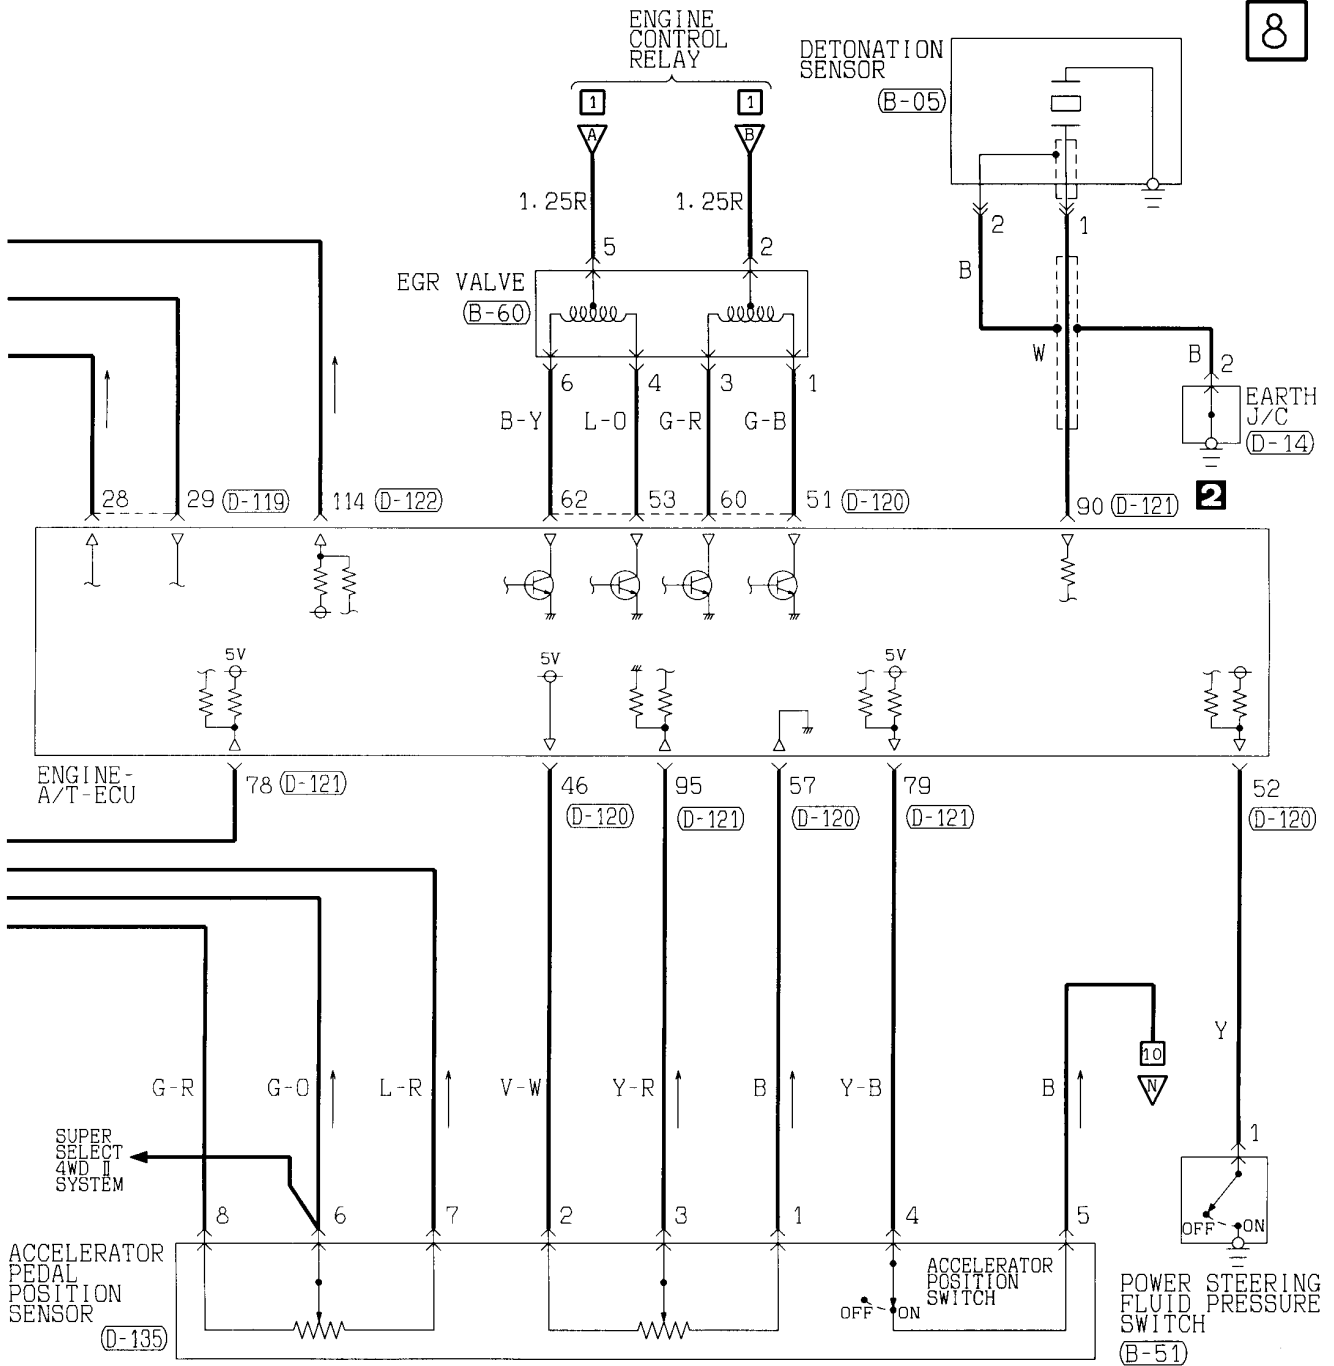

8

D-119 (MU803784)

1	2	3	4	JAE	5	6	7	8
9	10	11	12	13	14	15	16	17
18	19	20	21	22	23	24	25	26
27	28	29	30	31	32	33	34	35

D-120 (MU803781)

41	42	43	JAE	44	45	46
47	48	49	50	51	52	53
54	55	56	57	58	59	60
61	62	63	64	65	66	67

D-121 (MU803782)

71	72	73	74	JAE	75	76	77
78	79	80	81	82	83	84	85
86	87	88	89	90	91	92	93
94	95	96	97	98			

D-122 (MU803783)

Wire colour code
B : Black   LG:Light green   G :Green   L :Blue   W :White   Y :Yellow   SB:Sky blue
BR:Brown   O :Orange   GR:Gray   R :Red   P :Pink   V :Violet