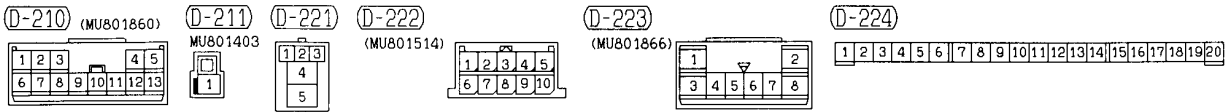

6

Wire colour code
 B :Black LG:Light green G :Green L :Blue W :White Y :Yellow SB:Sky blue
 BR:Brown O :Orange GR:Gray R :Red P :Pink V :Violet

POWER WINDOWS

Long wheelbase models <R.H. drive vehicles>

2