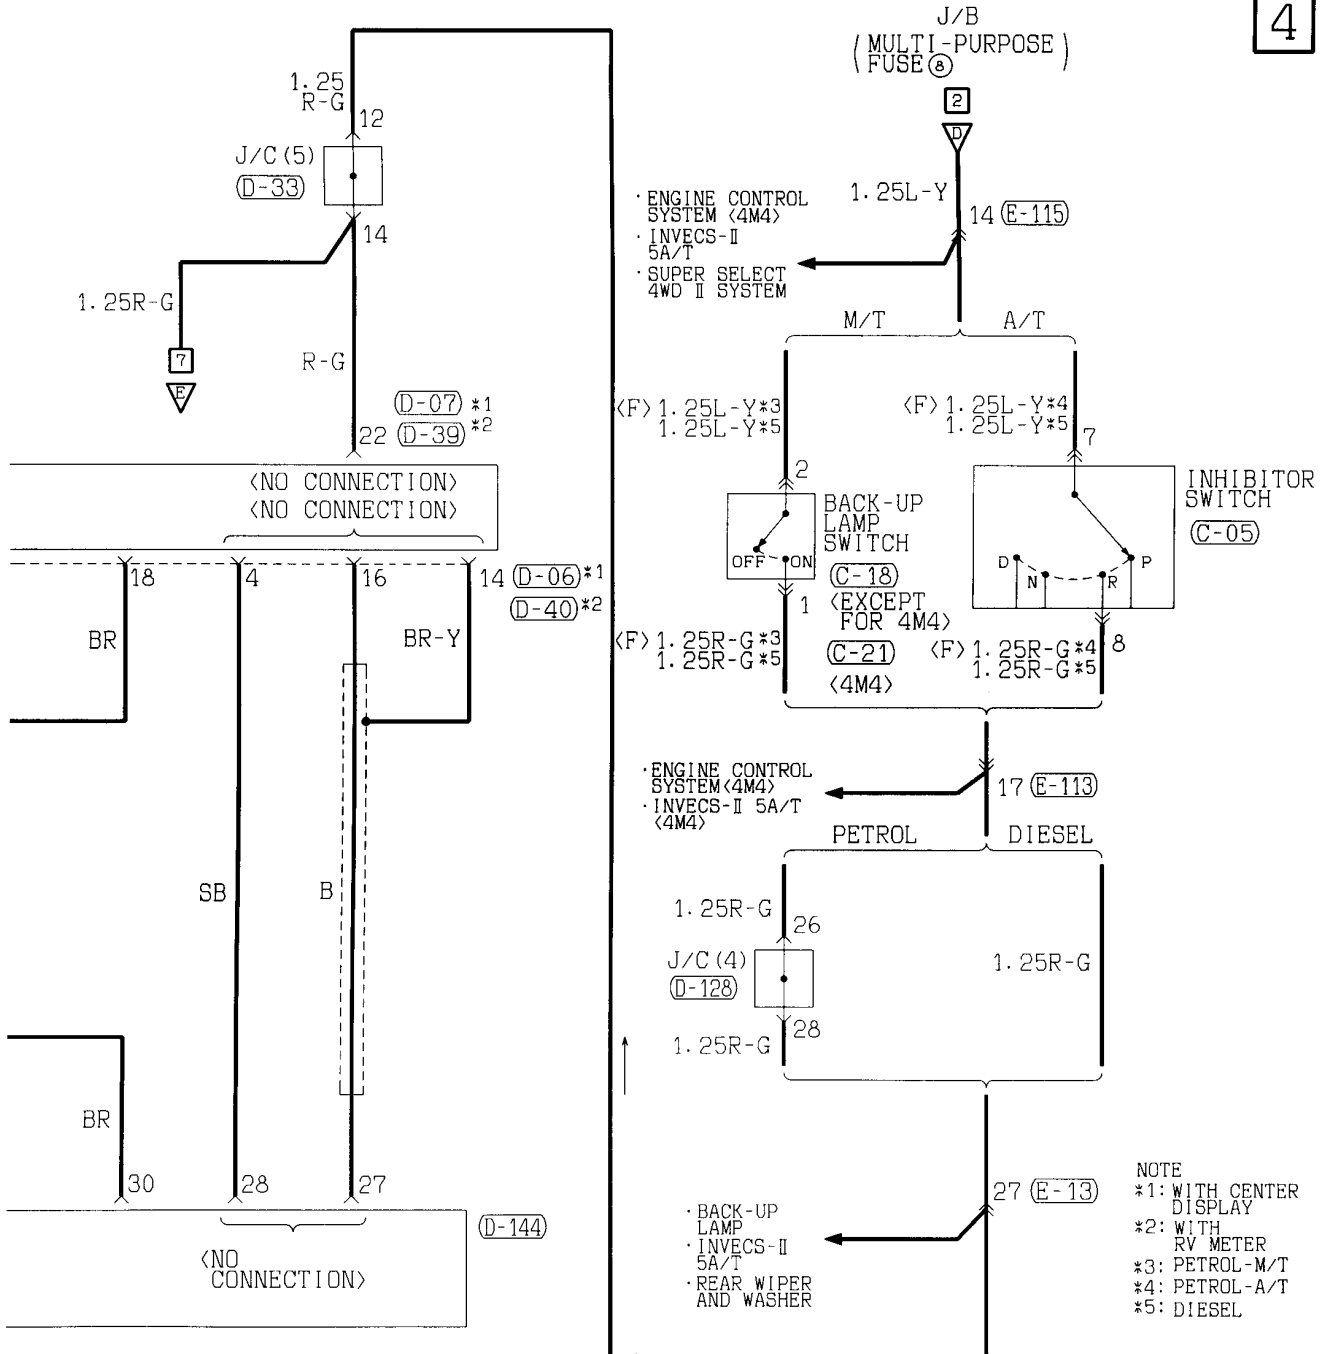

4

(D-39) (MU801584)

21	22	23	24	25	26	27	28
29	30	31	32	33	34	35	36

(D-40) (MU801585)

1	2	3	4	5	6	7	8	9	10
11	12	13	14	15	16	17	18	19	20

(D-112)

JAE					
1	2	3	4	5	6
7	8	9	10	11	12

(D-118) (MU803783)

71	72	73	74	JAE		75	76	77				
78	79	80	81	82	83	84	85	86	87	88	89	90
91	92	93	94	95	96	97	98	99	100			

(D-121) (MU803782)

71	72	73	74	JAE		75	76	77			
78	79	80	81	82	83	84	85	86	87	88	89
90	91	92	93	94	95	96	97	98			

(E-115)

1	2	3				
4	5	6	7	8	9	10
11	12	13	14	15	16	

Wire colour code
B : Black LG : Light green
BR : Brown O : Orange

G : Green L : Blue
GR : Gray R : Red

W : White Y : Yellow
P : Pink V : Violet

SB : Sky blue