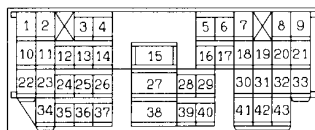

POWER WINDOWS <Long wheelbase models (L.H. drive vehicles)> (CONTINUED)

3