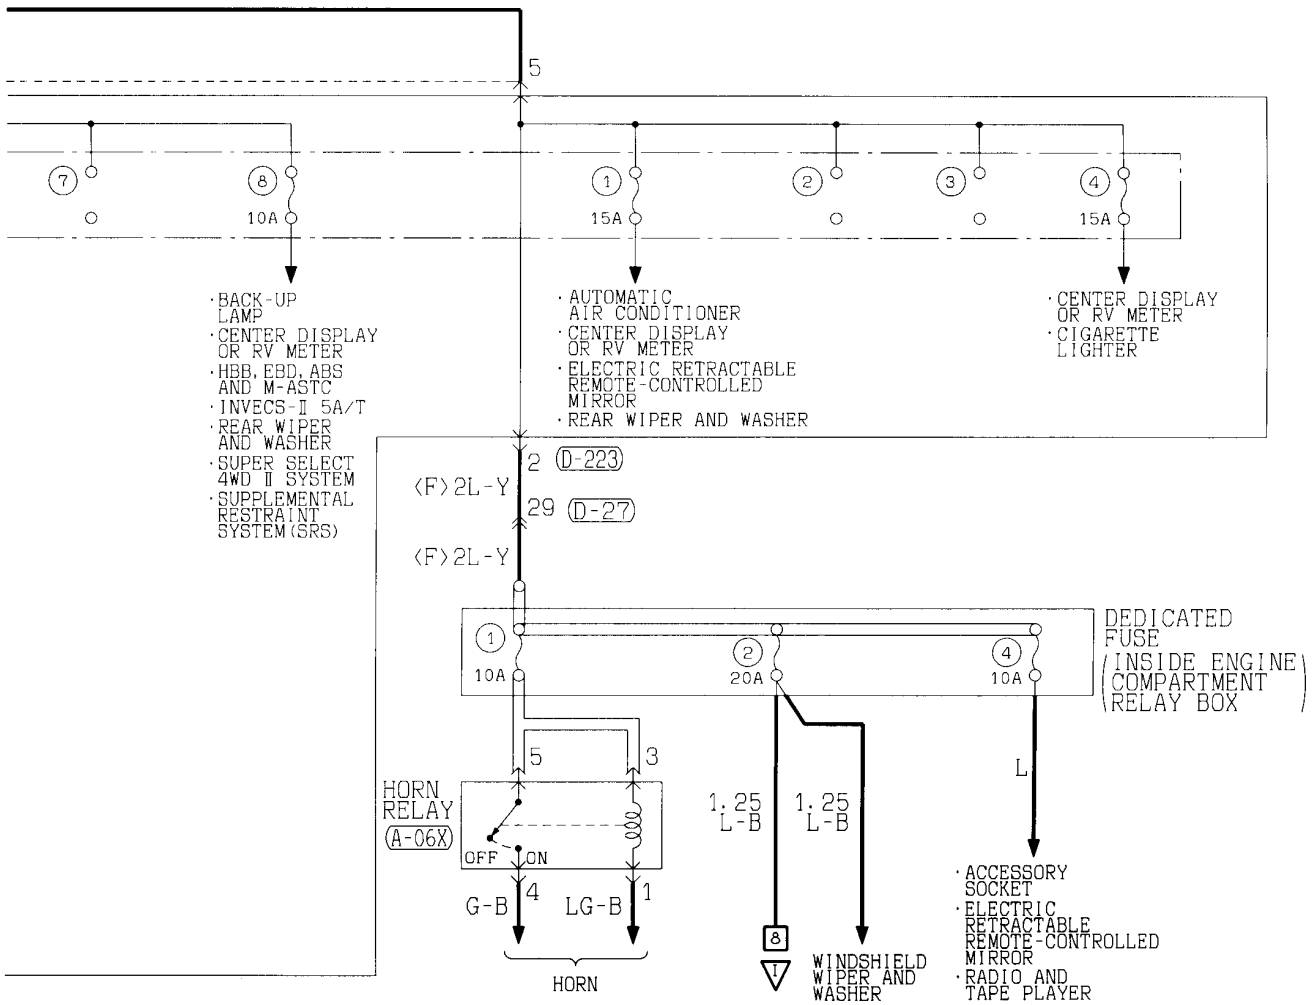

Wire colour code
B :Black   LG:Light green   G :Green   L :Blue   W :White   Y :Yellow   SB:Sky blue
BR:Brown   O :Orange   GR:Gray   R :Red   P :Pink   V :Violet