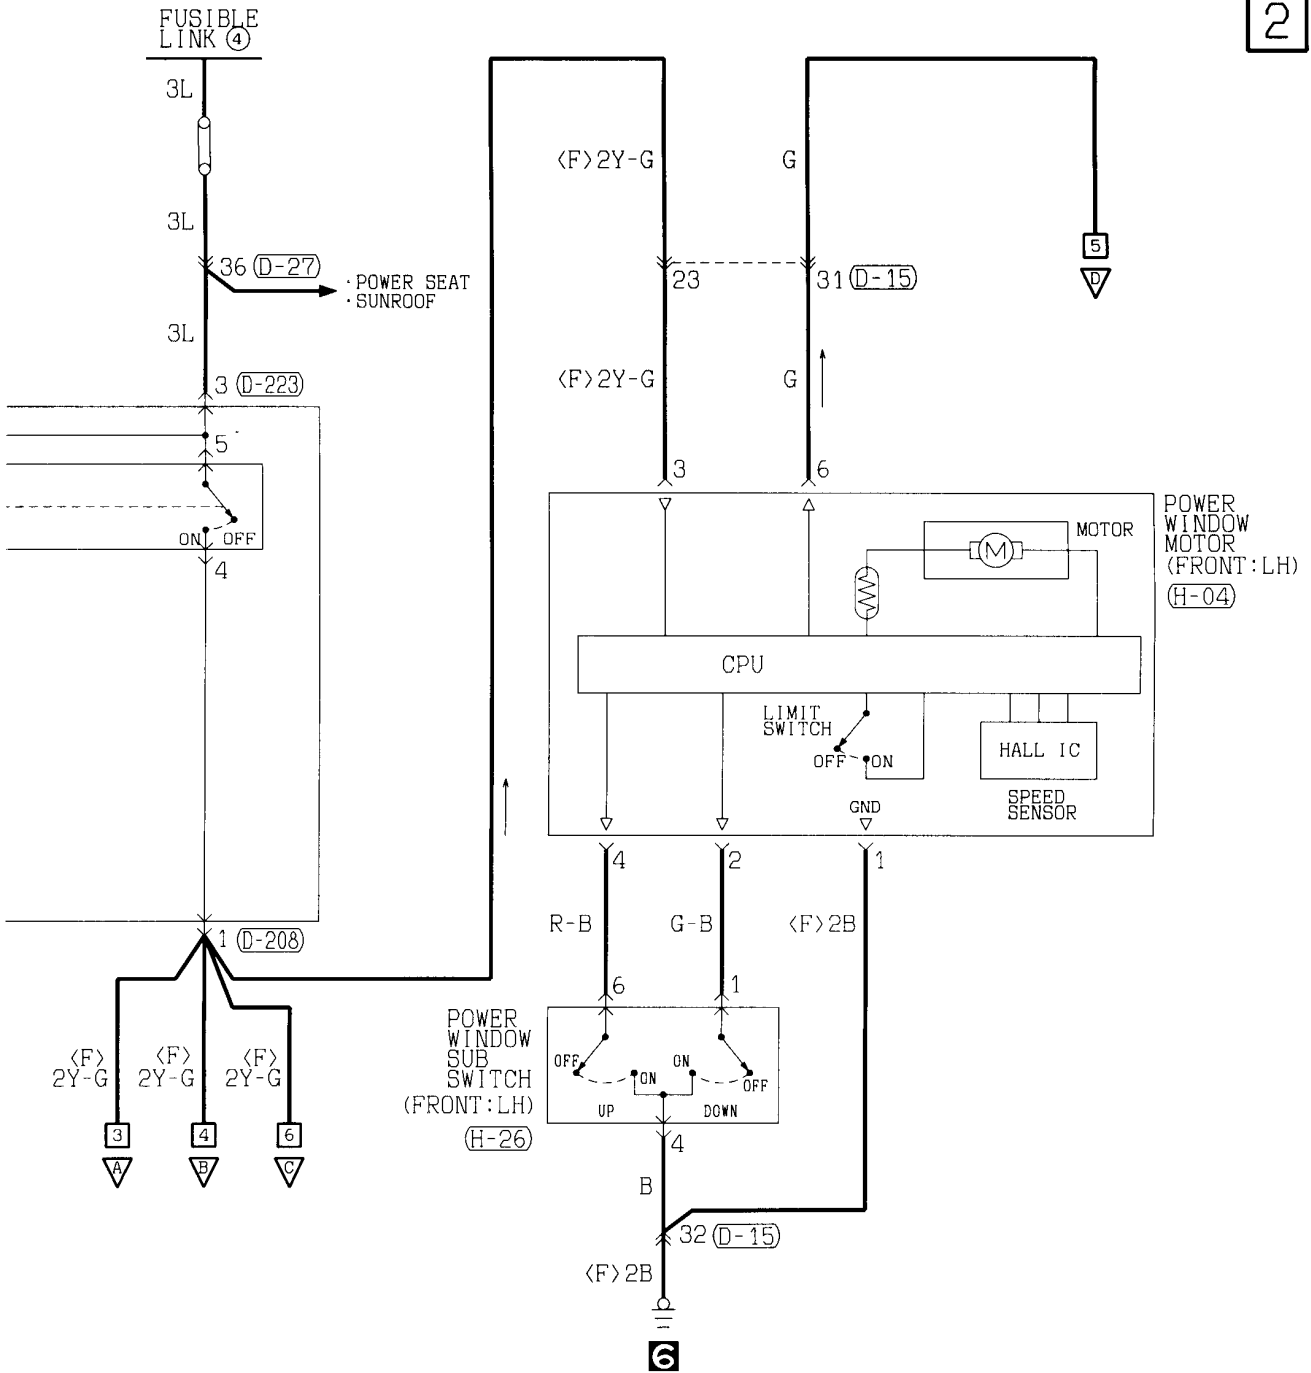

6

Wire colour code
 B :Black LG:Light green G :Green L :Blue W :White Y :Yellow SB:Sky blue
 BR:Brown O :Orange GR:Gray R :Red P :Pink V :Violet

POWER WINDOWS

Long wheelbase models <R.H. drive vehicles>

2