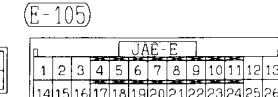

SUPER SELECT 4WD II SYSTEM

R.H. drive vehicles

1

Refer to P. 3-492