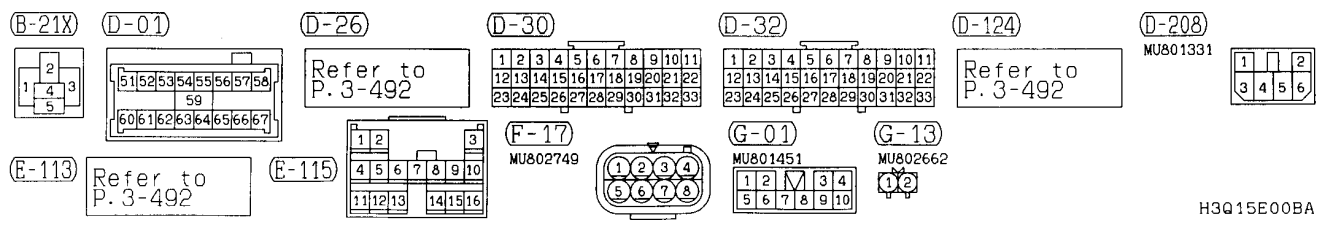

HBB, EBD AND ABS <Petrol (L.H. drive vehicles)> (CONTINUED)

3

- FRONT FOG LAMP
- HEADLAMP
- HEADLAMP WASHER
- REAR FOG LAMP
- REAR WIPER AND WASHER
- SUPER SELECT 4WD II SYSTEM
- TAIL LAMP, POSITION LAMP, LICENCE PLATE LAMP AND LIGHTING MONITOR BUZZER
- TURN-SIGNAL LAMP AND HAZARD WARNING LAMP
- WINDSHIELD WIPER AND WASHER
- AUTO-CRUISE CONTROL SYSTEM
- CENTER DISPLAY OR RV METER
- ENGINE CONTROL SYSTEM
- ENGINE OIL LEVEL WARNING LAMP
- REAR DIFFERENTIAL LOCK SYSTEM
- SIDE STEP LAMP