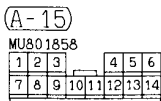

CENTRAL DOOR LOCKING SYSTEM AND FORGOTTEN KEY PREVENTION FUNCTION

L.H. drive vehicles with keyless entry system	244
R.H. drive vehicles with keyless entry system	252

PTC HEATER

L.H. drive vehicles	260
R.H. drive vehicles	262

SINGLE MANUAL AIR CONDITIONER

Diesel <L.H. drive vehicles>	264

DUAL MANUAL AIR CONDITIONER

Diesel <L.H. drive vehicles>	268

SINGLE AUTOMATIC AIR CONDITIONER

6G7 <L.H. drive vehicles>	276
6G7 <R.H. drive vehicles>	282
Diesel <L.H. drive vehicles>	288
Diesel <R.H. drive vehicles>	294

DUAL AUTOMATIC AIR CONDITIONER

6G7 <L.H. drive vehicles>	300
6G7 <R.H. drive vehicles>	310
Diesel <L.H. drive vehicles>	320
Diesel <R.H. drive vehicles>	330

WINDSHIELD WIPER AND WASHER

L.H. drive vehicles	340
R.H. drive vehicles	344

REAR WIPER AND WASHER

L.H. drive vehicles	348
R.H. drive vehicles	352

HEADLAMP WASHER

L.H. drive vehicles	356
R.H. drive vehicles	358

RADIO AND TAPE PLAYER

R.H. drive vehicles	360

CENTER DISPLAY OR RV METER

L.H. drive vehicles	364
R.H. drive vehicles	372

HBB, EBD AND ABS

Petrol <L.H. drive vehicles>	380
Petrol <R.H. drive vehicles>	388

HBB, EBD, ABS AND M-ASTC

L.H. drive vehicles	396
R.H. drive vehicles	406

AUTO-CRUISE CONTROL SYSTEM

6G7-M/T <L.H. drive vehicles>	416
6G7-A/T <L.H. drive vehicles>	422
6G7-A/T <R.H. drive vehicles>	428
4M4 <L.H. drive vehicles>	434
4M4 <R.H. drive vehicles>	440

PART TIME 4WD SYSTEM 446

SUPER SELECT 4WD II SYSTEM

L.H. drive vehicles	448
R.H. drive vehicles	456

SUPPLEMENTAL RESTRAINT SYSTEM (SRS)

L.H. drive vehicles	464
R.H. drive vehicles	468

REAR DIFFERENTIAL LOCK SYSTEM

R.H. drive vehicles	472

SUNROOF

L.H. drive vehicles	476
R.H. drive vehicles	480

IMMOBILIZER SYSTEM

6G7 <L.H. drive vehicles>	484
6G7 <R.H. drive vehicles>	486

RHEOSTAT

L.H. drive vehicles	488
R.H. drive vehicles	490

J/C

L.H. drive vehicles

NOTE
IN ACTUAL VEHICLES, ANY OF THE TERMINALS CONNECTED IN J/C ARE USED.
THE TERMINAL ARRANGEMENT DESCRIBED IN THE CIRCUIT DIAGRAM MAY NOT BE
IDENTICAL TO THOSE OF THE VEHICLES.