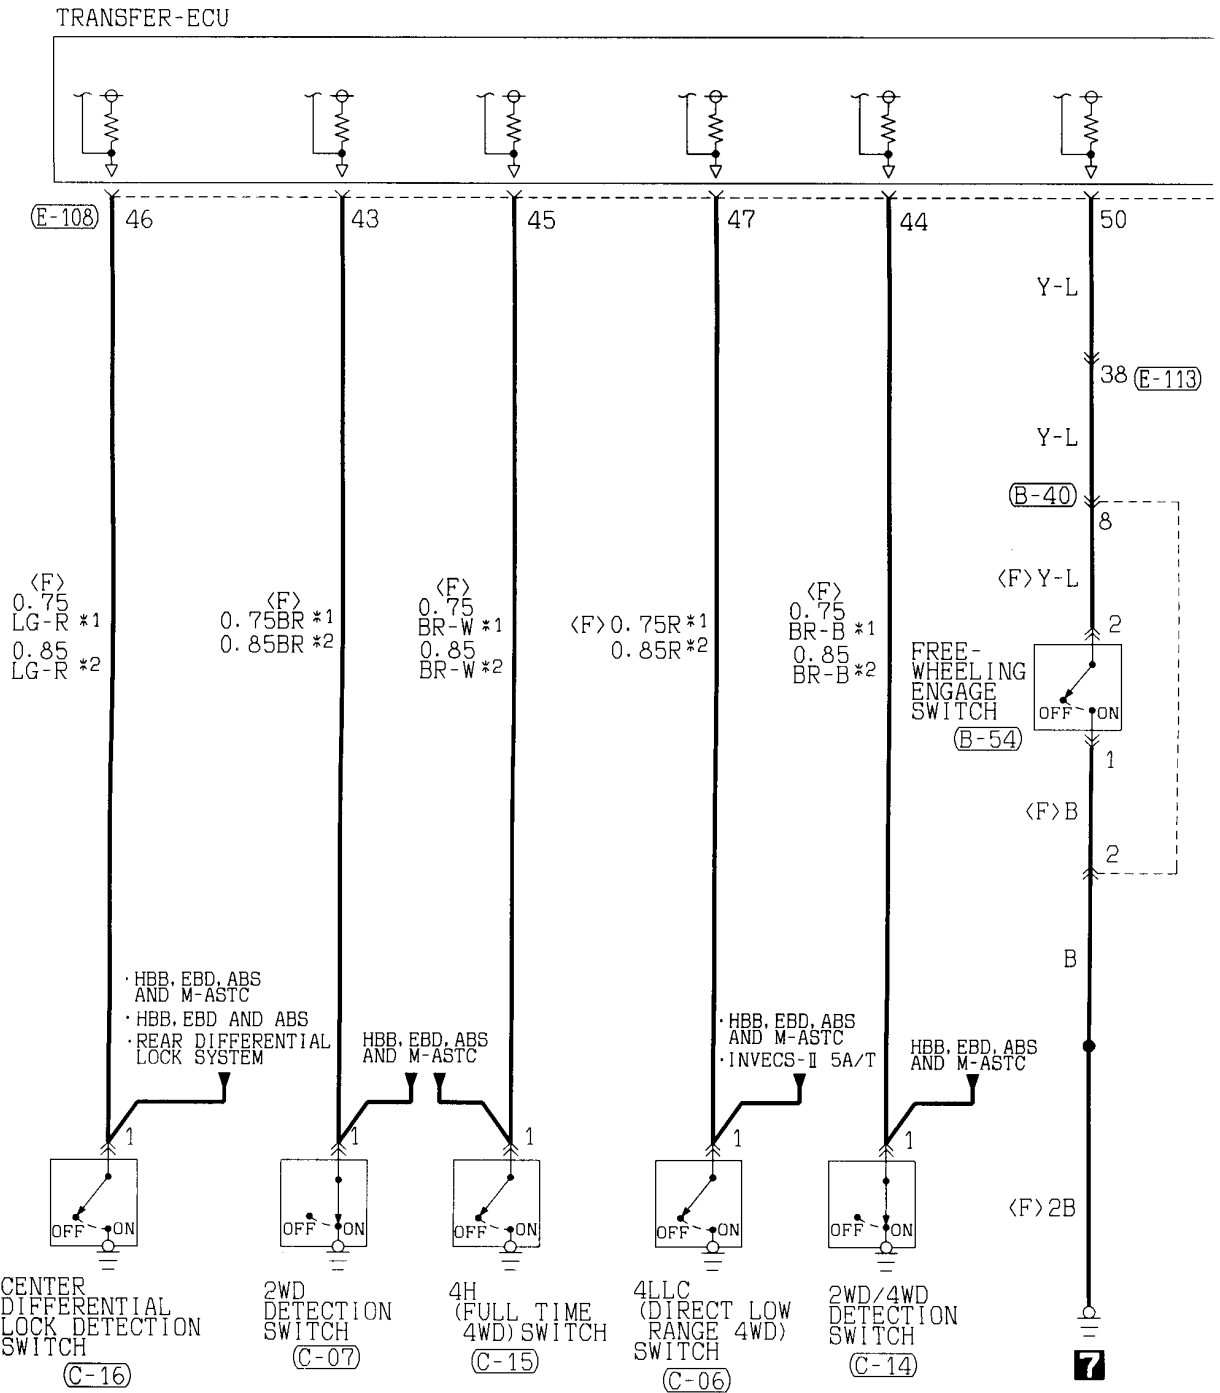

SUPER SELECT 4WD II SYSTEM <L.H. drive vehicles> (CONTINUED)

7

(B-40) MU802749

(B-54) MU802661

(C-06) MU802653

(C-07) MU802653

(C-14) MU802653

(C-15) MU802653

(C-16) MU802653

(D-27)

(E-113) Refer to P. 3-492