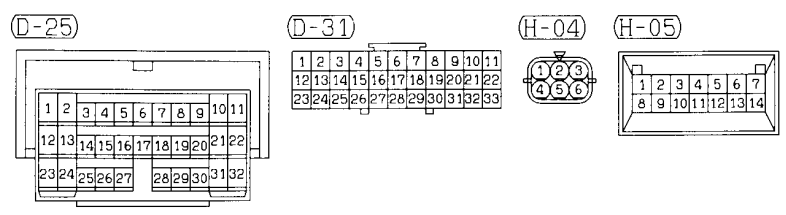

(H-19)

(H-23)

Wire colour code

B:Black LG:Light green G:Green L:Blue W:White Y:Yellow SB:Sky blue
 BR:Brown O:Orange GR:Gray R:Red P:Pink V:Violet

POWER WINDOWS <Long wheelbase models (L.H. drive vehicles)> (CONTINUED)