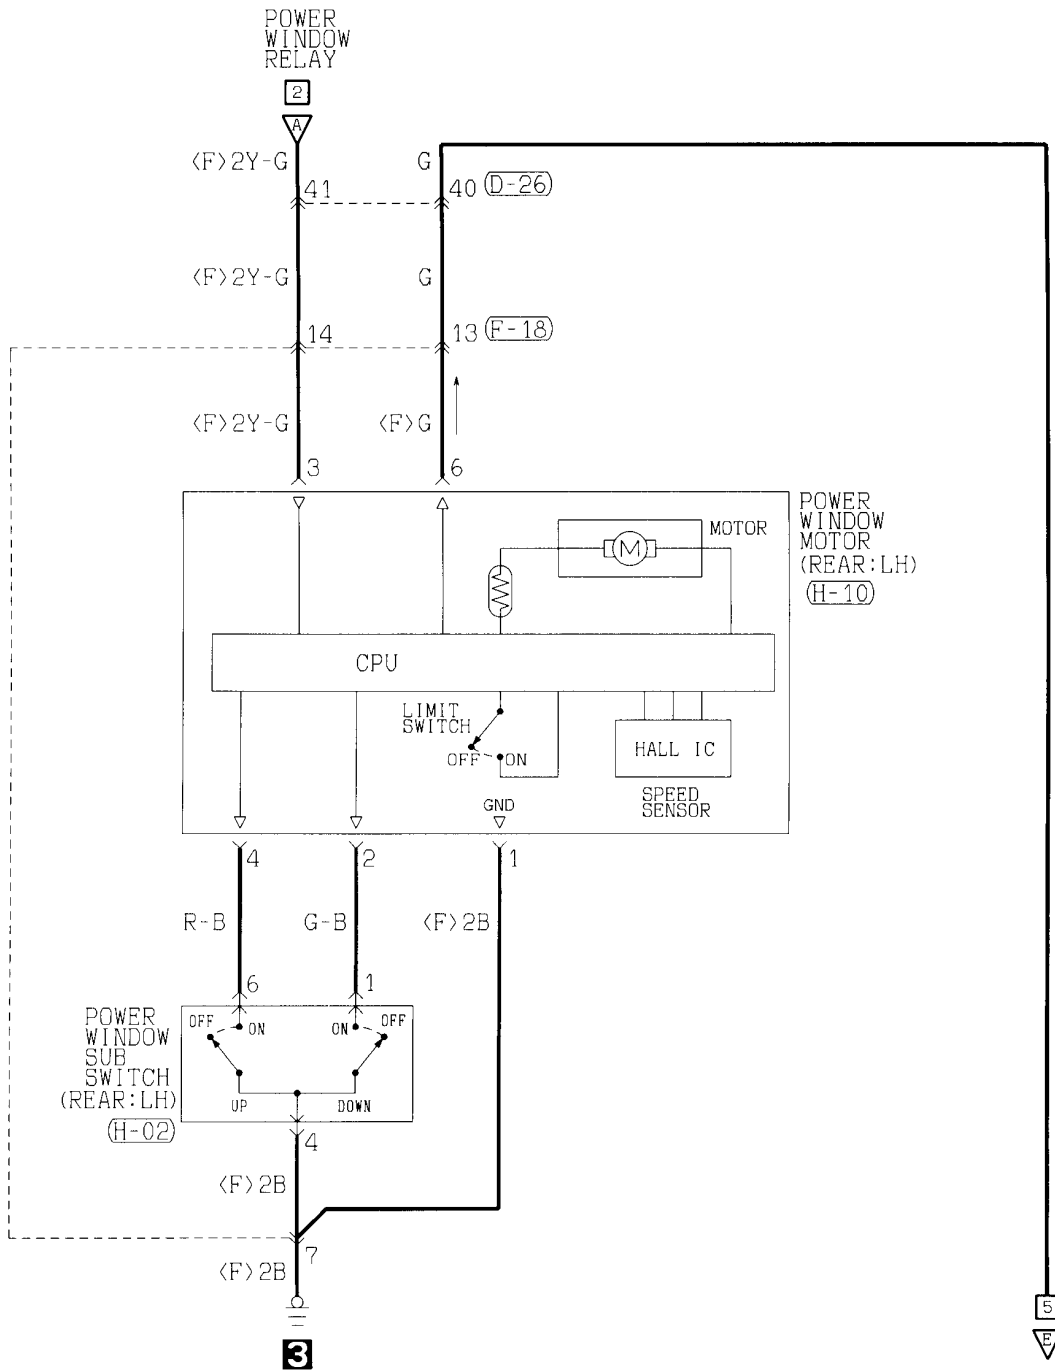

POWER WINDOWS <Long wheelbase models (R.H. drive vehicles)> (CONTINUED)

3

(D-124)

(F-04) MU801857

(F-18) MU801857

(H-02)

(H-10)