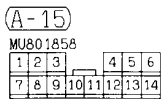

SUPER SELECT 4WD II SYSTEM

R.H. drive vehicles

1

Refer to P. 3-492