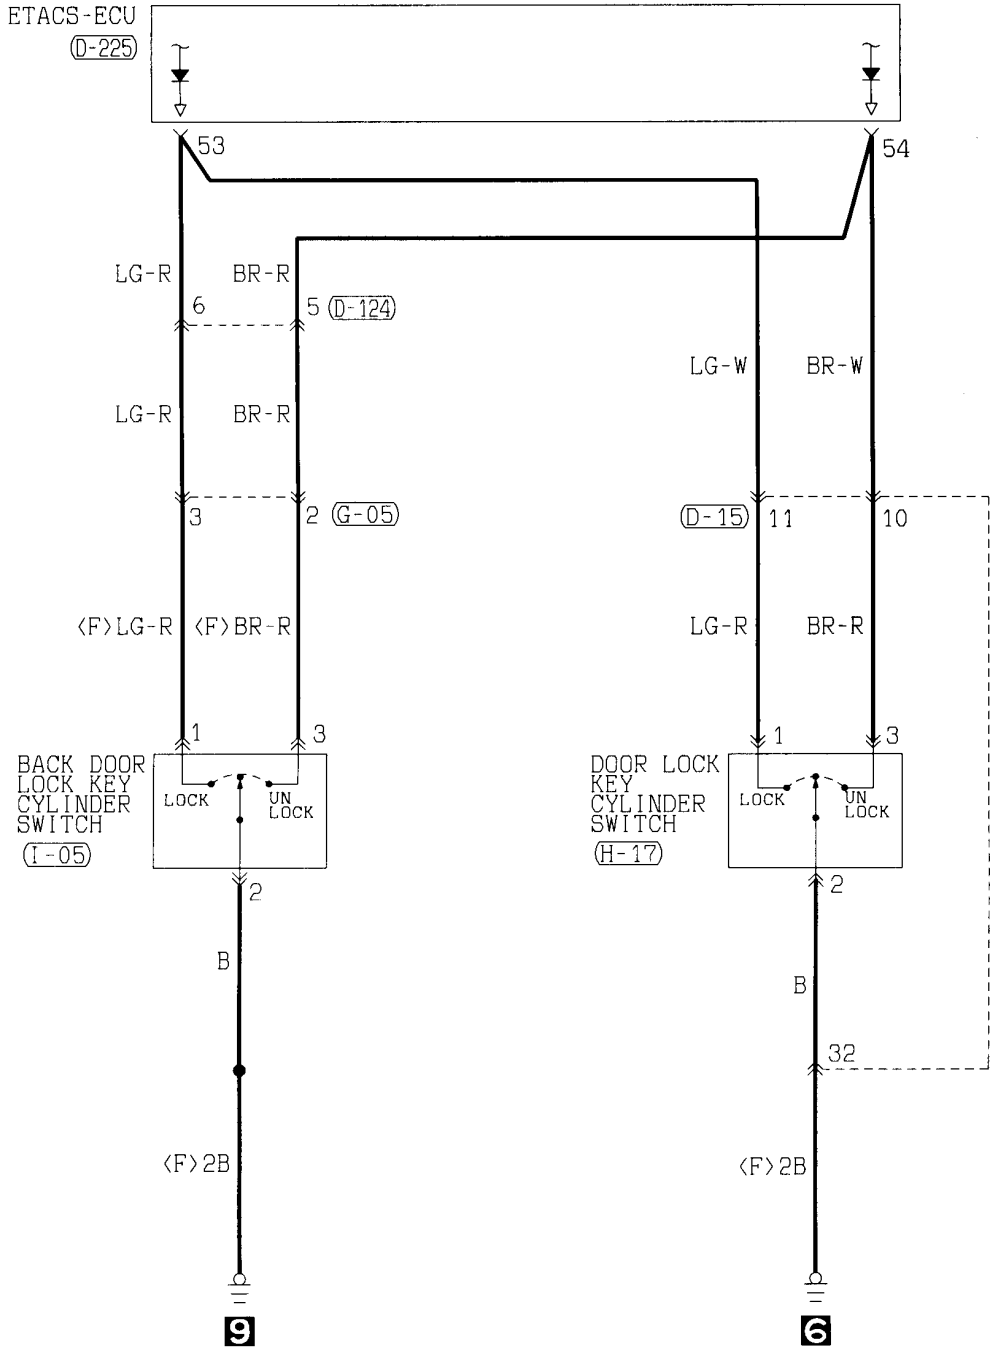

CENTRAL DOOR LOCKING SYSTEM AND FORGOTTEN KEY PREVENTION FUNCTION <L.H. drive vehicles with keyless entry system> (CONTINUED)

7

(D-15) (D-124) (D-225) (MU801584) (G-05) (H-17) (I-05)

1 2 3 4 5 6 7 8 9 10 11	1 2 3 4 5 6 7 8 9	41 42 43 44 45 46 47 48	1 2 3	1 2 3
12 13 14 15 16 17 18 19 20 21 22	15 16 17 18 19 20 21	49 50 51 52 53 54 55 56	4 5 6 7 8 9	1 2 3
23 24 25 26 27 28 29 30 31 32	22 23 24 25 26 27 28 29 30 31 32 33			
	34 35 36 37 38 39 40 41 42 43			

Wire colour code
B : Black   LG: Light green   G : Green   L : Blue
BR: Brown   O : Orange   GR: Gray   R : Red
W : White   SB: Sky blue   P : Pink   Y : Yellow
V : Violet

H3Q11E04DA