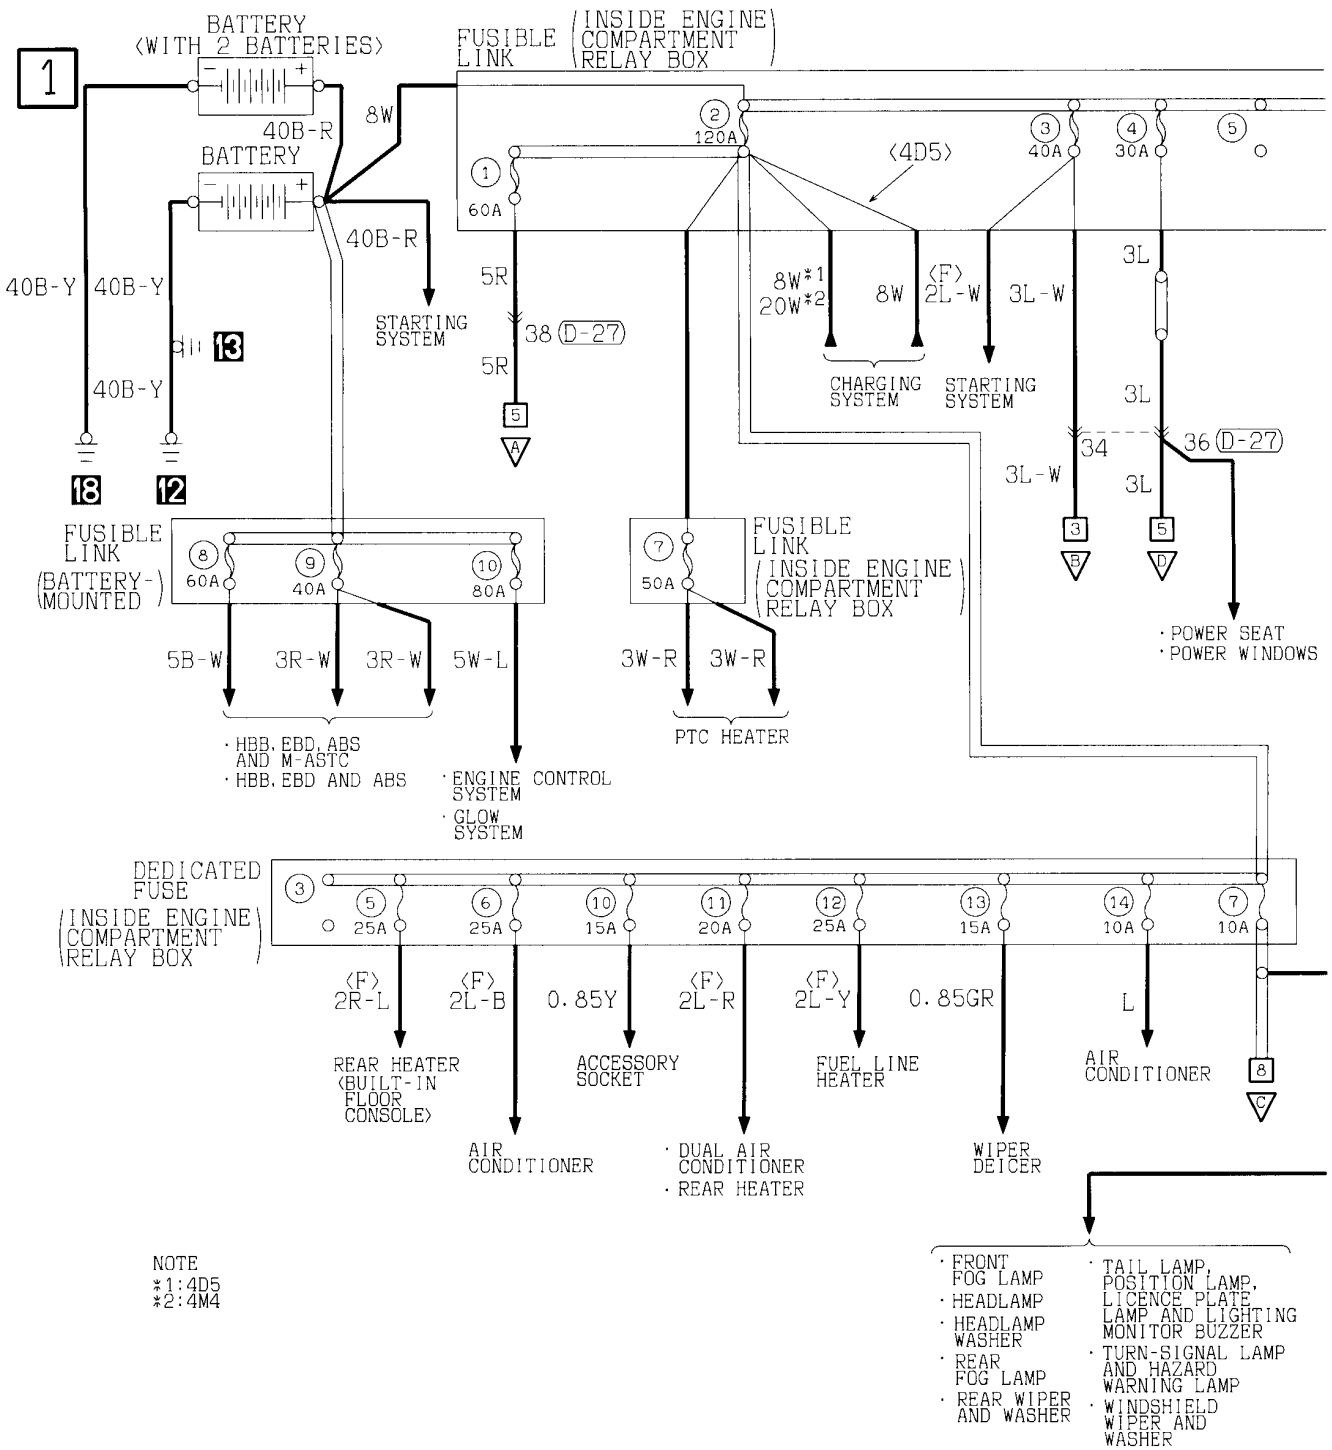

POWER DISTRIBUTION SYSTEM

Diesel <L.H. drive vehicles>