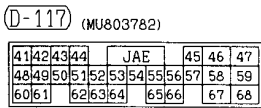

AUTO-CRUISE CONTROL SYSTEM <6G7-M/T (L.H. drive vehicles)> (CONTINUED)