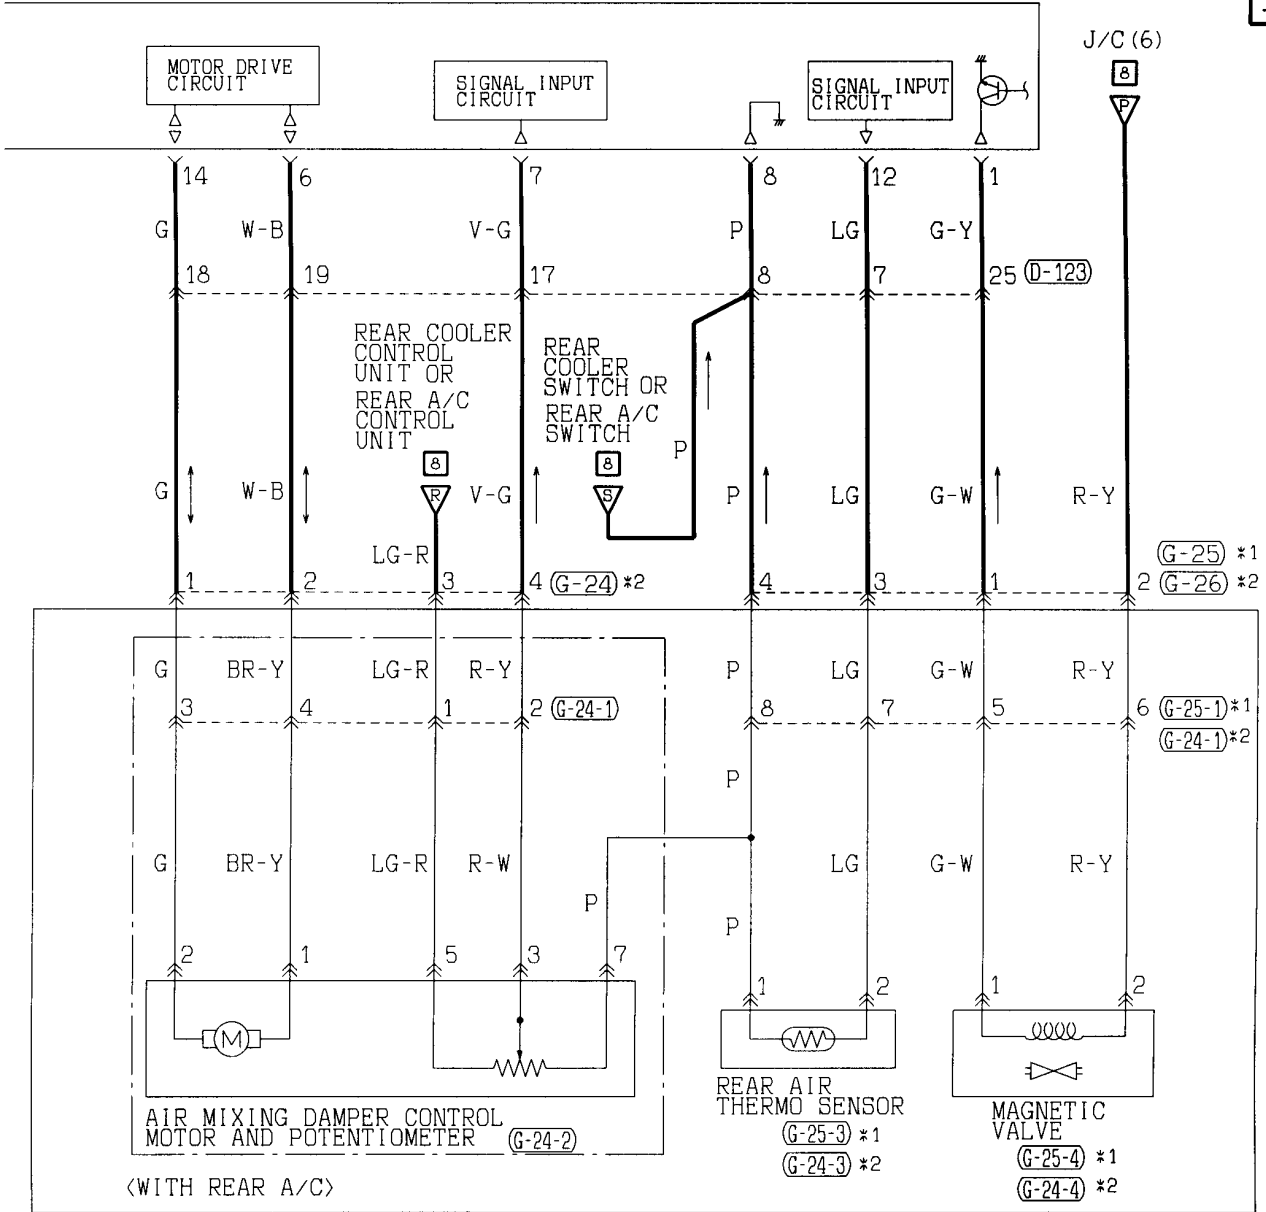

10

REAR COOLER *1
UNIT
REAR A/C UNIT *2

NOTE
*1: WITH REAR COOLER
*2: WITH REAR A/C