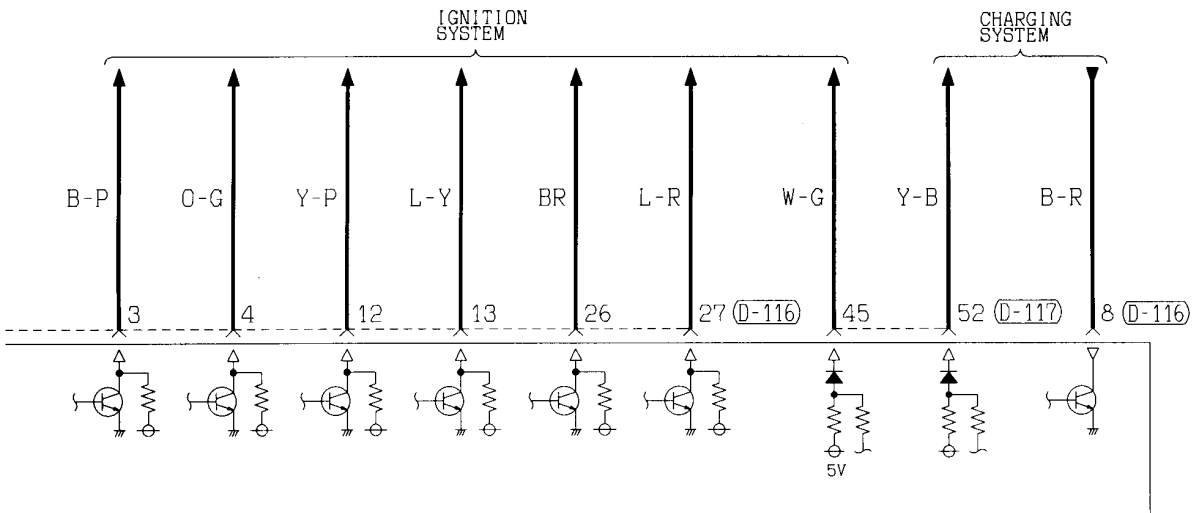

6

D-117 (MU803782)

D-118 (MU803783)

41	42	43	44	JAE	45	46	47
48	49	50	51	52	53	54	55
56	57	58	59	60	61	62	63
64	65	66	67	68			

71	72	73	74	JAE	75	76	77
78	79	80	81	82	83	84	85
86	87	88	89	90	91	92	93
94	95	96	97	98	99	100	

Wire colour code
B : Black   LG : Light green   G : Green   L : Blue   W : White   Y : Yellow   SB : Sky blue
BR : Brown   O : Orange   GR : Gray   R : Red   P : Pink   V : Violet