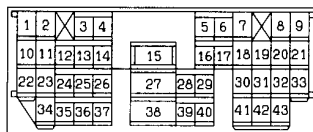

SIDE STEP LAMP <L.H. drive vehicles> (CONTINUED)

D-15

D-23 FRONT SIDE

D-226 (MU801585)

D-26

D-124

SIDE STEP LAMP

R.H. drive vehicles