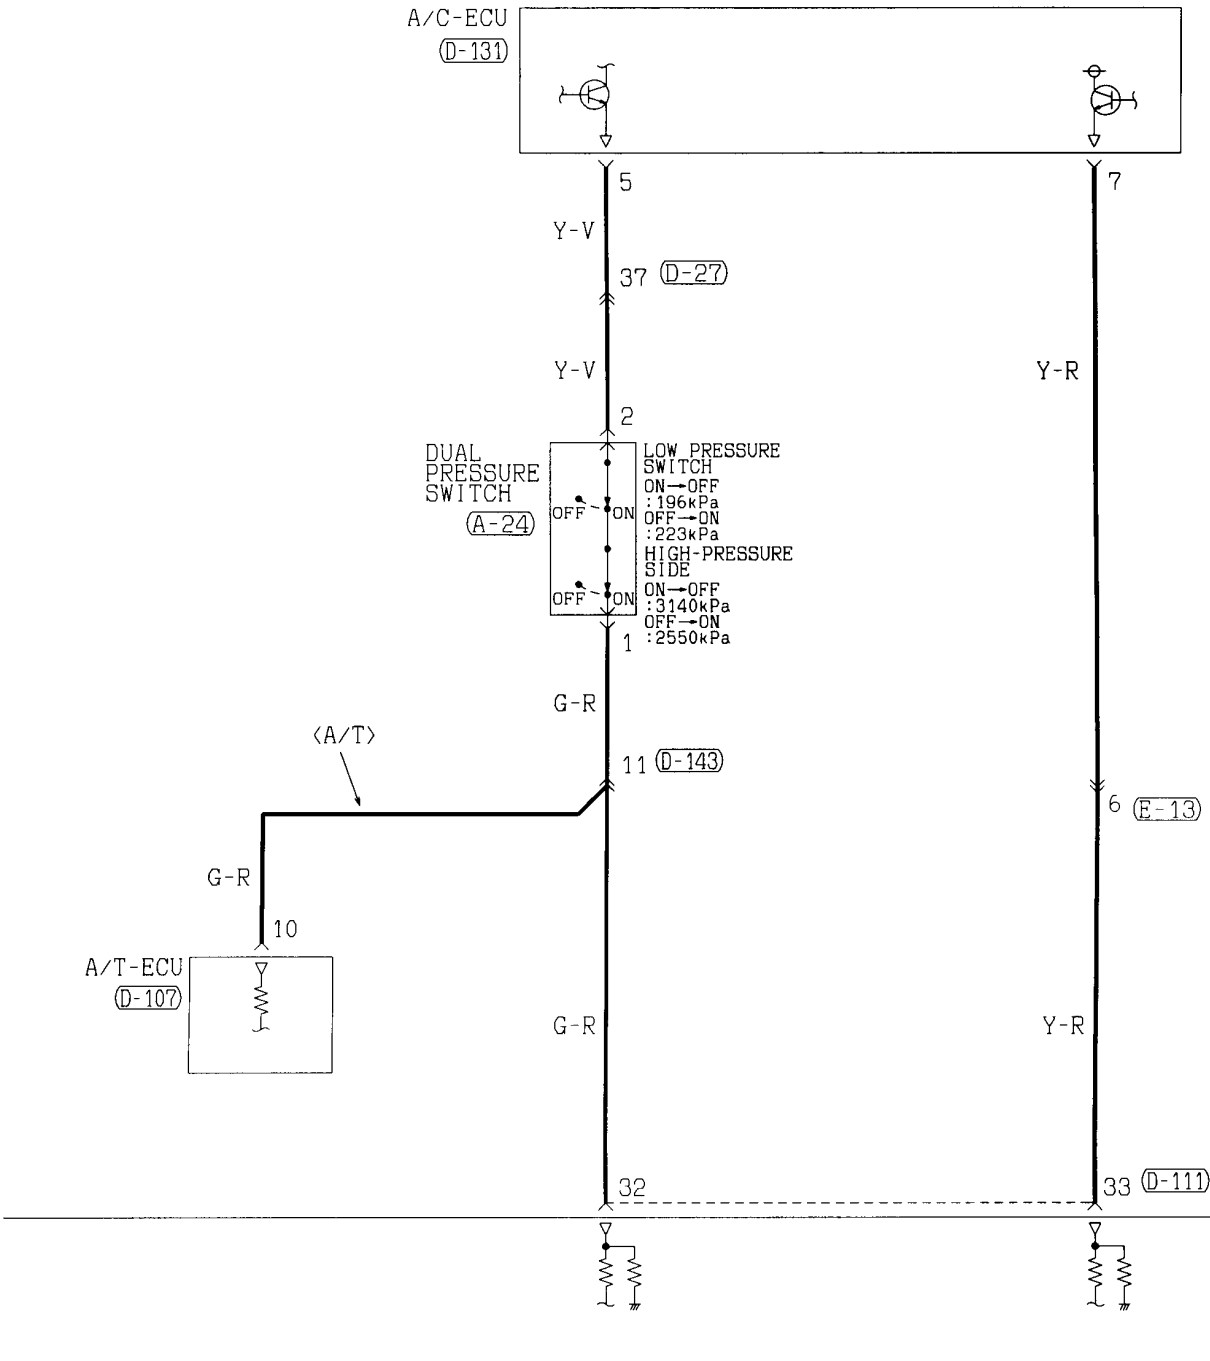

4

(D-27)

Refer to P. 3-492

(D-107) (MU801824)

1	2	3	4	5	6	7	8	9	10	11	12	13
14	15	16	17	18	19	20	21	22	23	24	25	26

(D-110)

JAE-E												
1	2	3	4	5	6	7	8	9	10	11	12	13
14	15	16	17	18	19	20	21	22	23	24	25	26

(D-111)

JAE-E												
31	32	33	34	35	36	37	38					
39	40	41	42	43	44	45	46					

(D-131) (MU801585)

1	2	3	4	5	6	7	8	9	10
11	12	13	14	15	16	17	18	19	20

Wire colour code

B : Black LG : Light green G : Green L : Blue W : White Y : Yellow SB : Sky blue
BR : Brown O : Orange GR : Gray R : Red P : Pink V : Violet