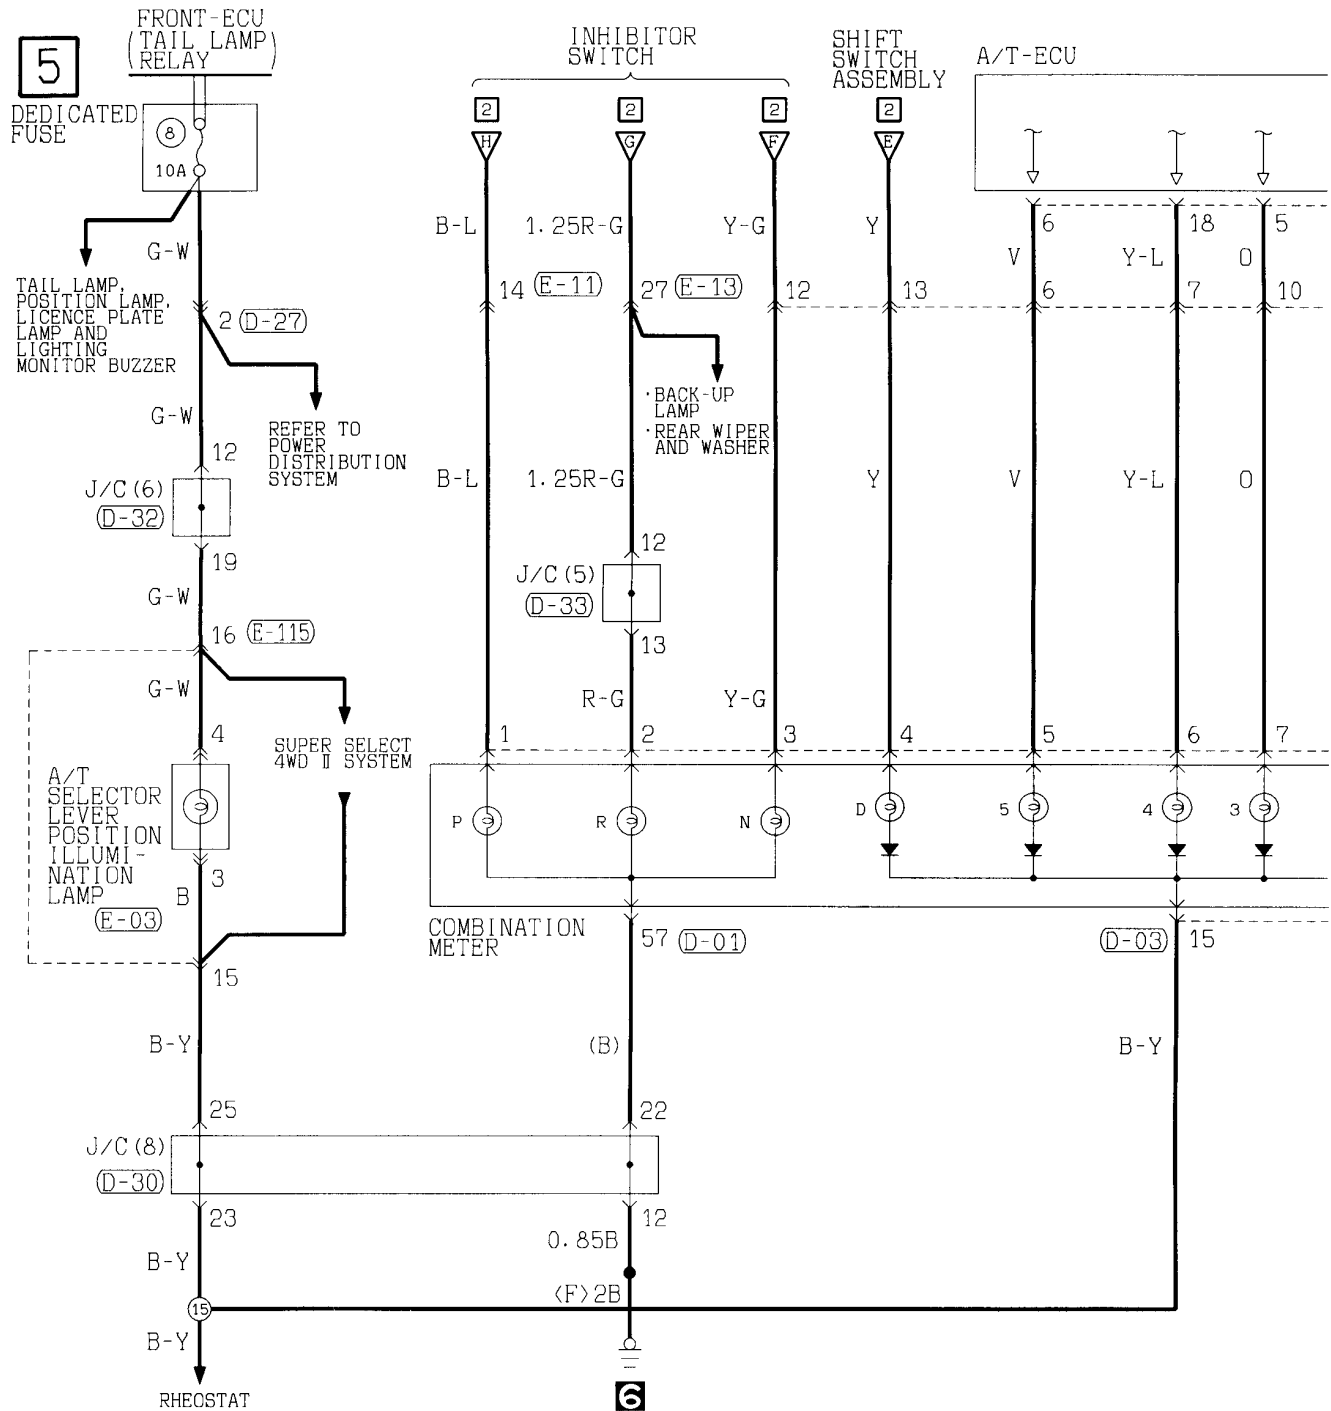

INVECS-II 5A/T <4M4 (L.H. drive vehicles)> (CONTINUED)