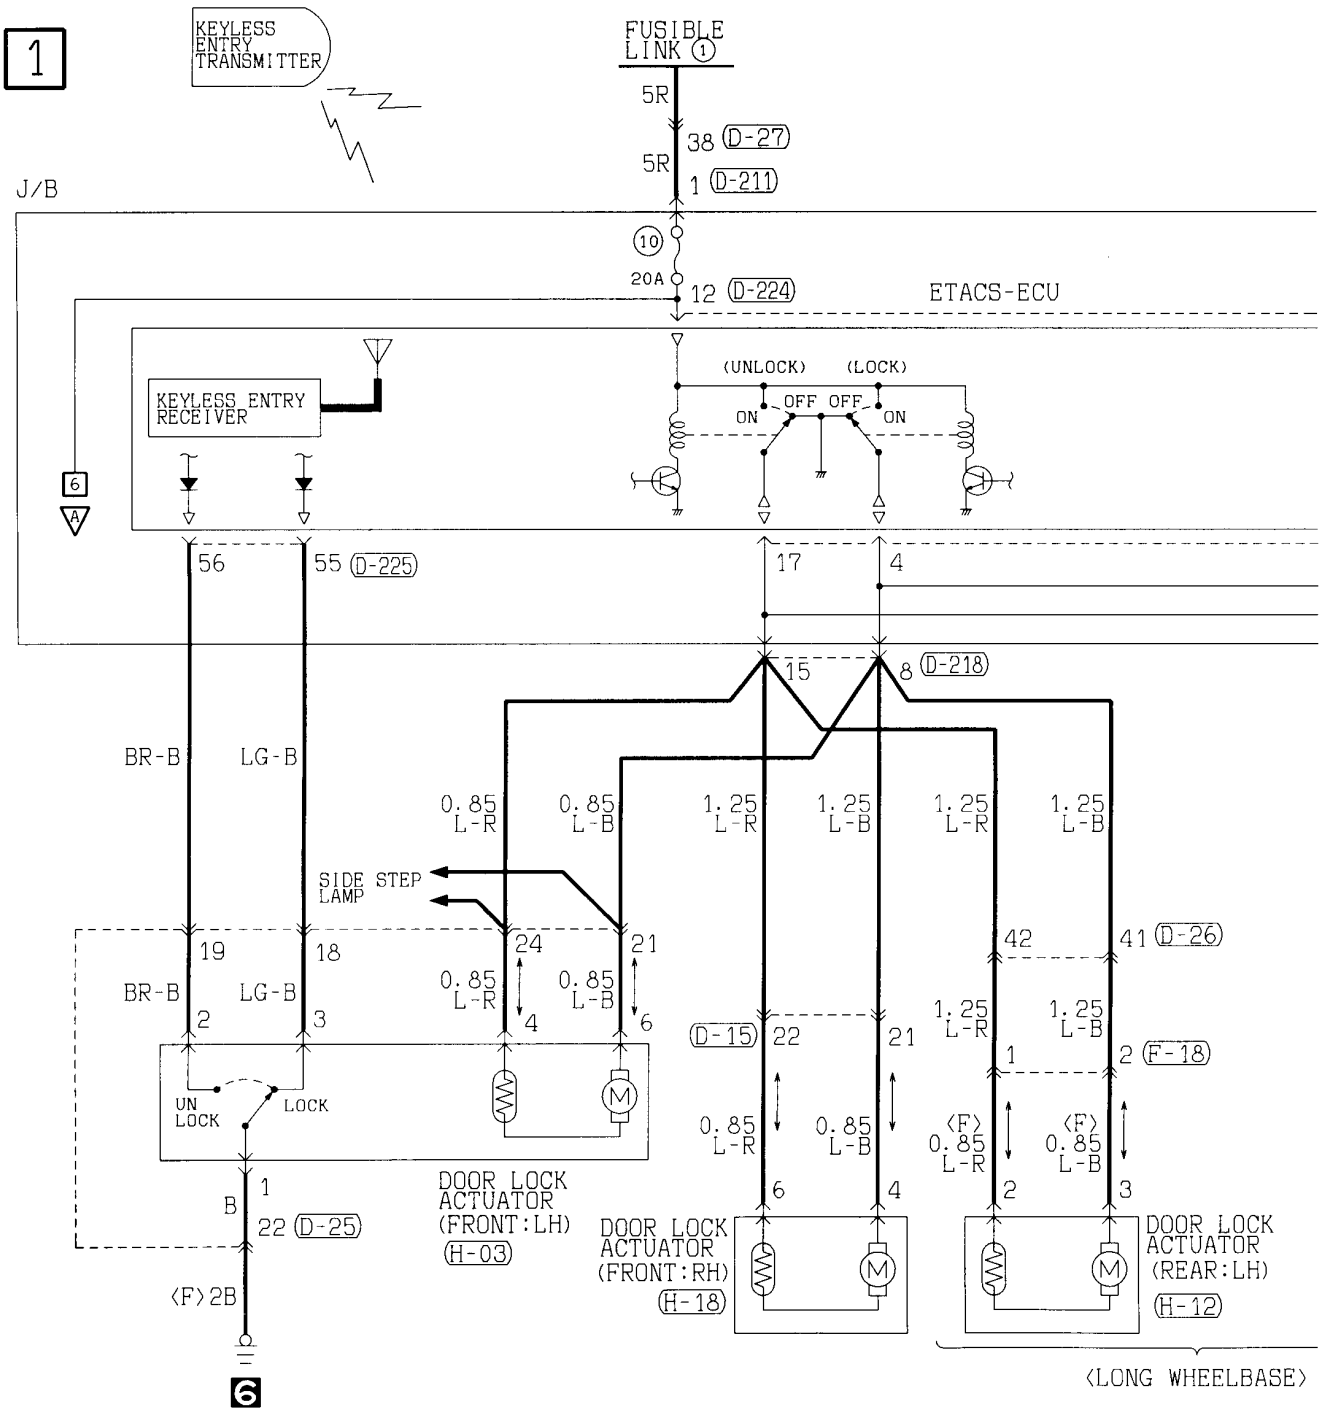

CENTRAL DOOR LOCKING SYSTEM AND FORGOTTEN KEY PREVENTION FUNCTION

L.H. drive vehicles with keyless entry system

1. (D-15)
     Refer to P. 3-492
   - (D-25)
     Refer to P. 3-492
   - (D-26)
     Refer to P. 3-492
   - (D-27)
     Refer to P. 3-492
   - (D-29)
     MU801879
   - (D-124)
     Refer to P. 3-492
   - (D-207)
     MU801691
   - (D-225) (MU801584)
   - (F-04) MU801857
   - (F-07)
   - (F-18) MU801857
   - (G-06) MU801867
   - (H-03) MU802341
   - (H-12) MU802341
2. H3Q11E04AA