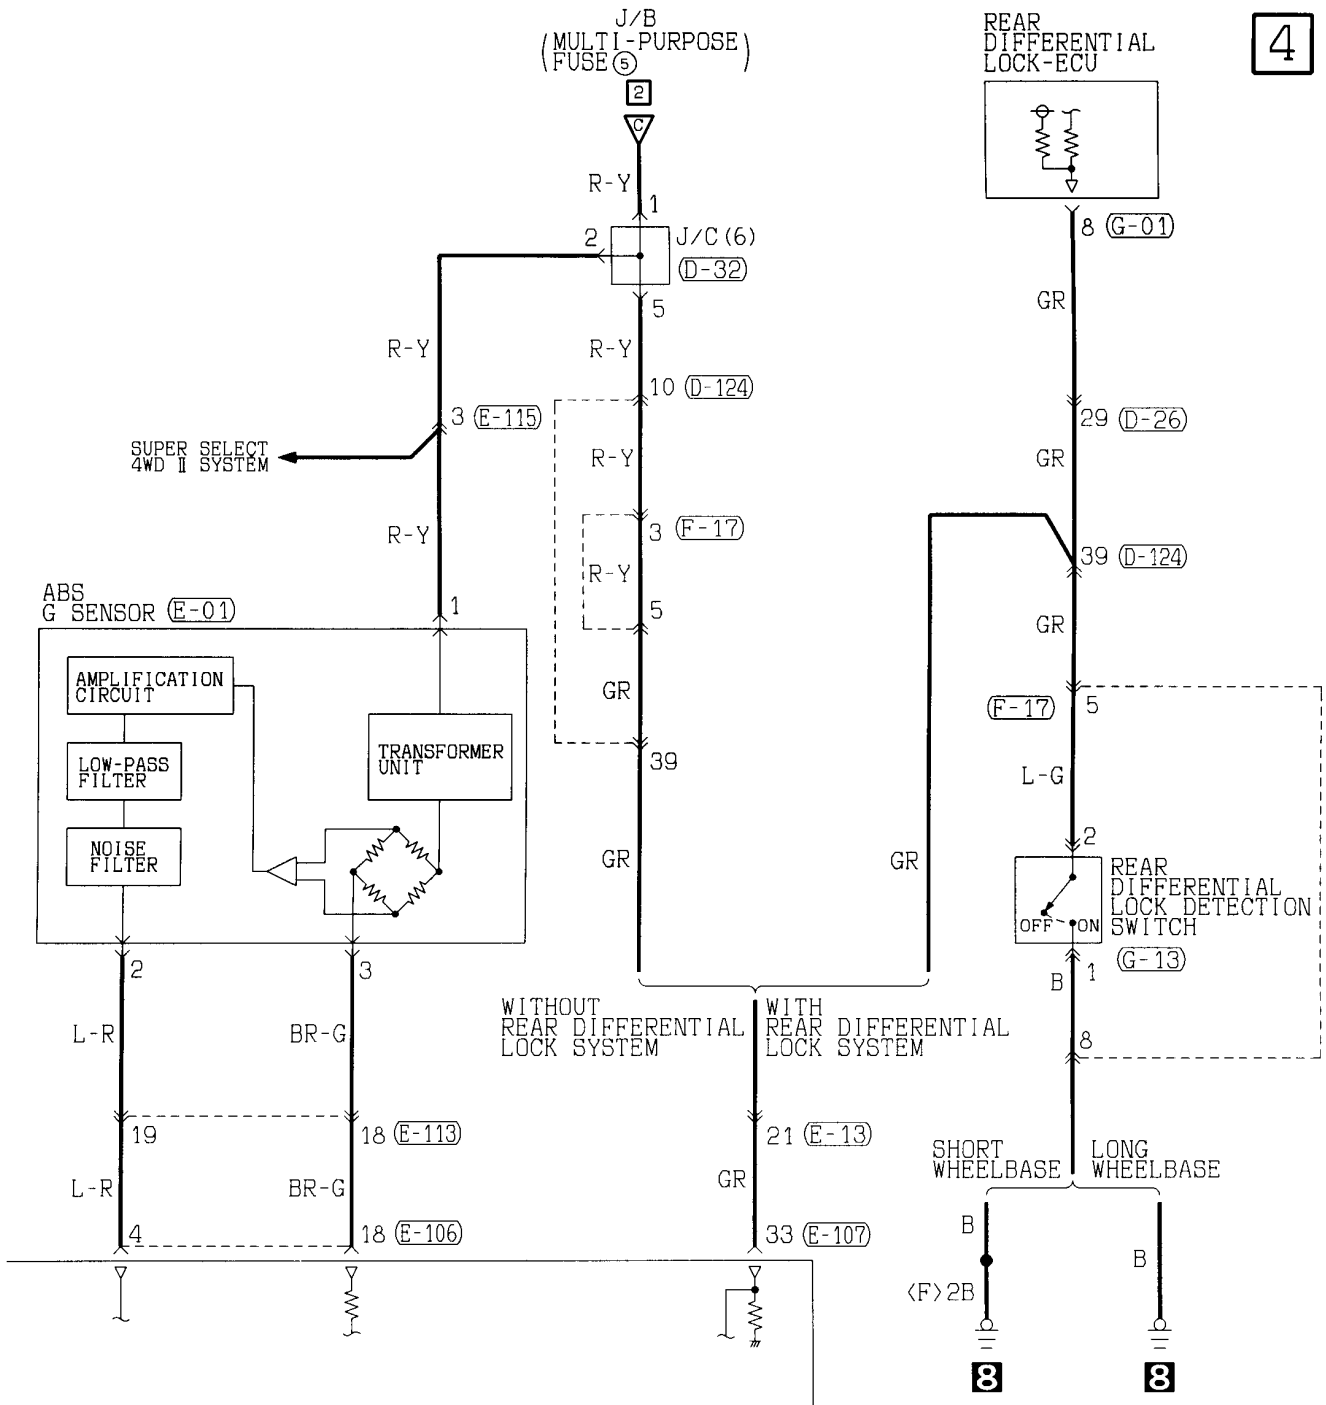

4

Wire colour code
B :Black LG:Light green G :Green L :Blue W :White Y :Yellow SB:Sky blue
BR:Brown O :Orange GR:Gray R :Red P :Pink V :Violet