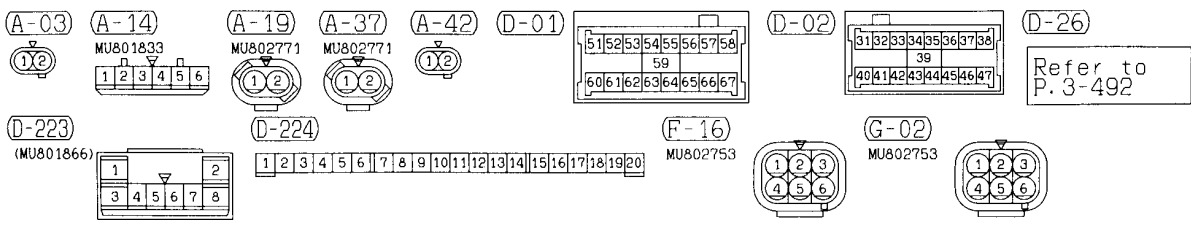

CENTRAL DOOR LOCKING SYSTEM AND FORGOTTEN KEY PREVENTION FUNCTION <L.H. drive vehicles with keyless entry system> (CONTINUED)

3