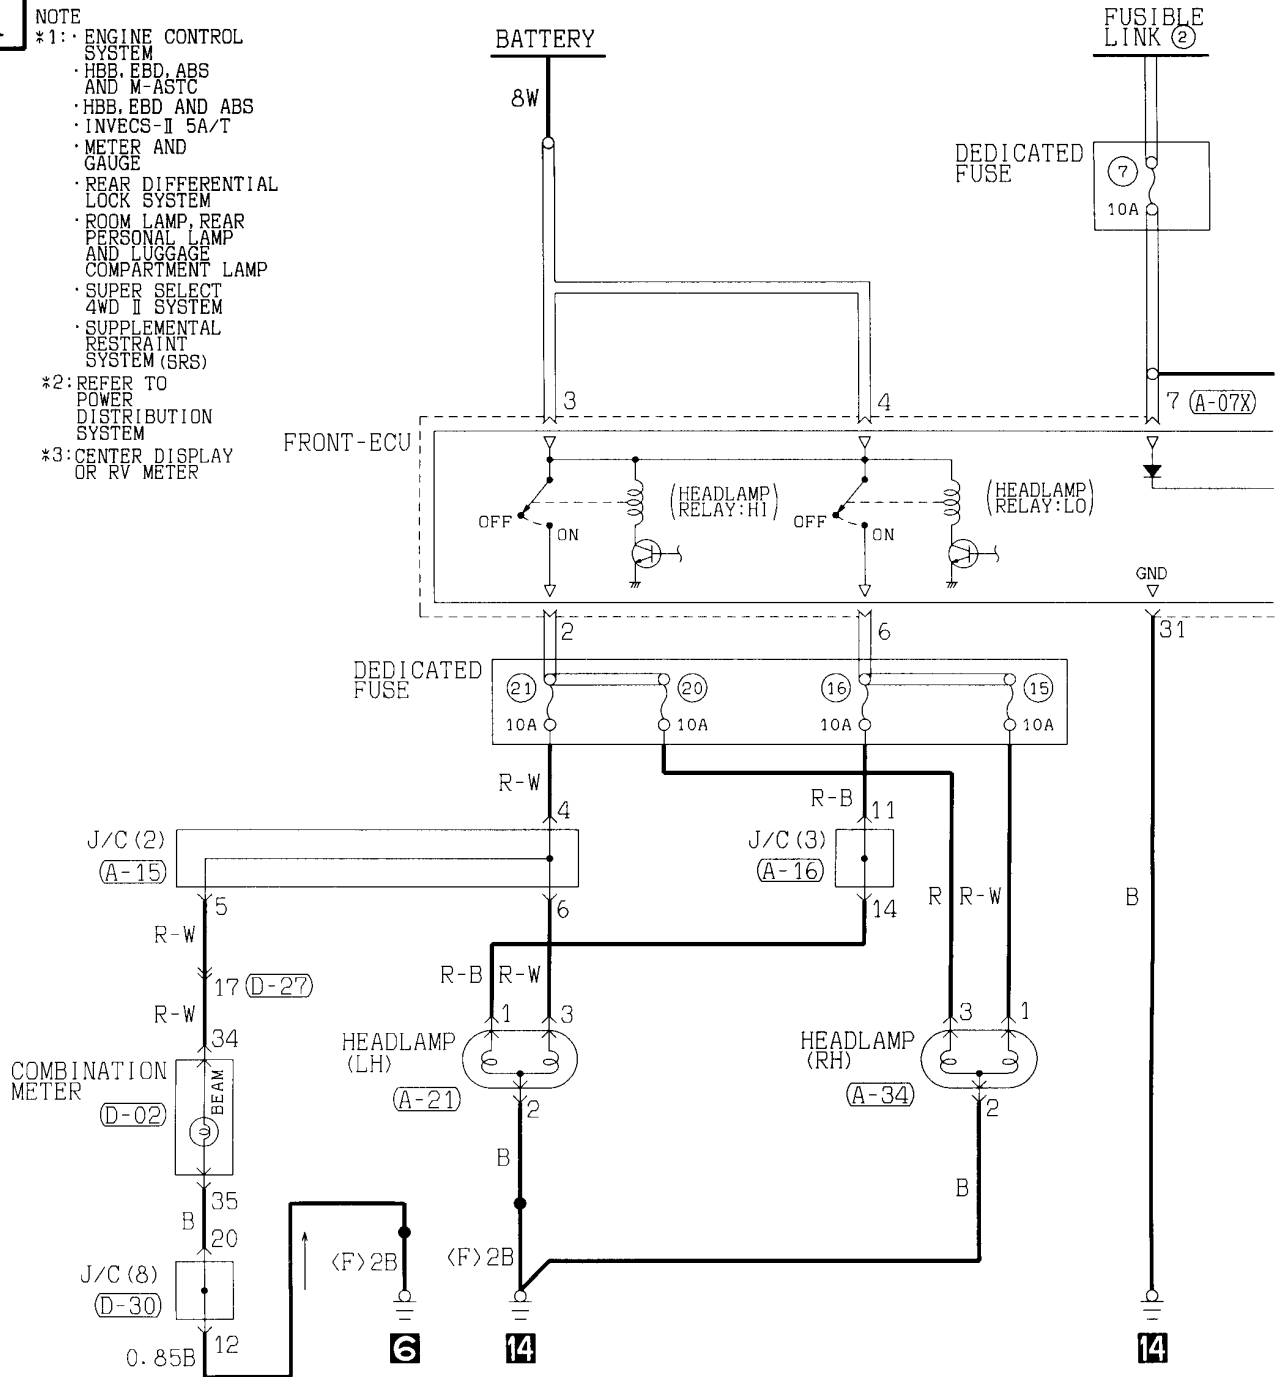

HEADLAMP

L.H. drive vehicles

1. **1** NOTE
2. *1: ENGINE CONTROL SYSTEM
   - HBB, EBD, ABS AND M-ASTC
   - HBB, EBD AND ABS
   - INVECS-II 5A/T
   - METER AND GAUGE
   - REAR DIFFERENTIAL LOCK SYSTEM
   - ROOM LAMP, REAR PERSONAL LAMP AND LUGGAGE COMPARTMENT LAMP
   - SUPER SELECT 4WD II SYSTEM
   - SUPPLEMENTAL RESTRAINT SYSTEM (SRS)
3. *2: REFER TO POWER DISTRIBUTION SYSTEM
4. *3: CENTER DISPLAY OR RV METER

(A-07X)

(A-08X)

(A-15)

(A-16)

(A-21)

(A-34)

(A-44)

(D-02)

MU801331