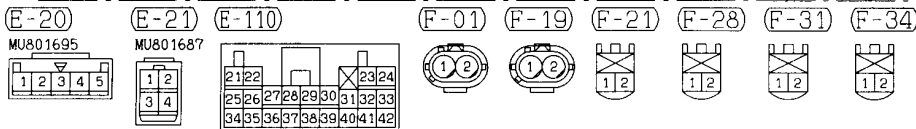

SUPPLEMENTAL RESTRAINT SYSTEM (SRS) <R.H. drive vehicles> (CONTINUED)

3