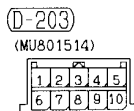

REAR FOG LAMP <L.H. drive vehicles> (CONTINUED)

3