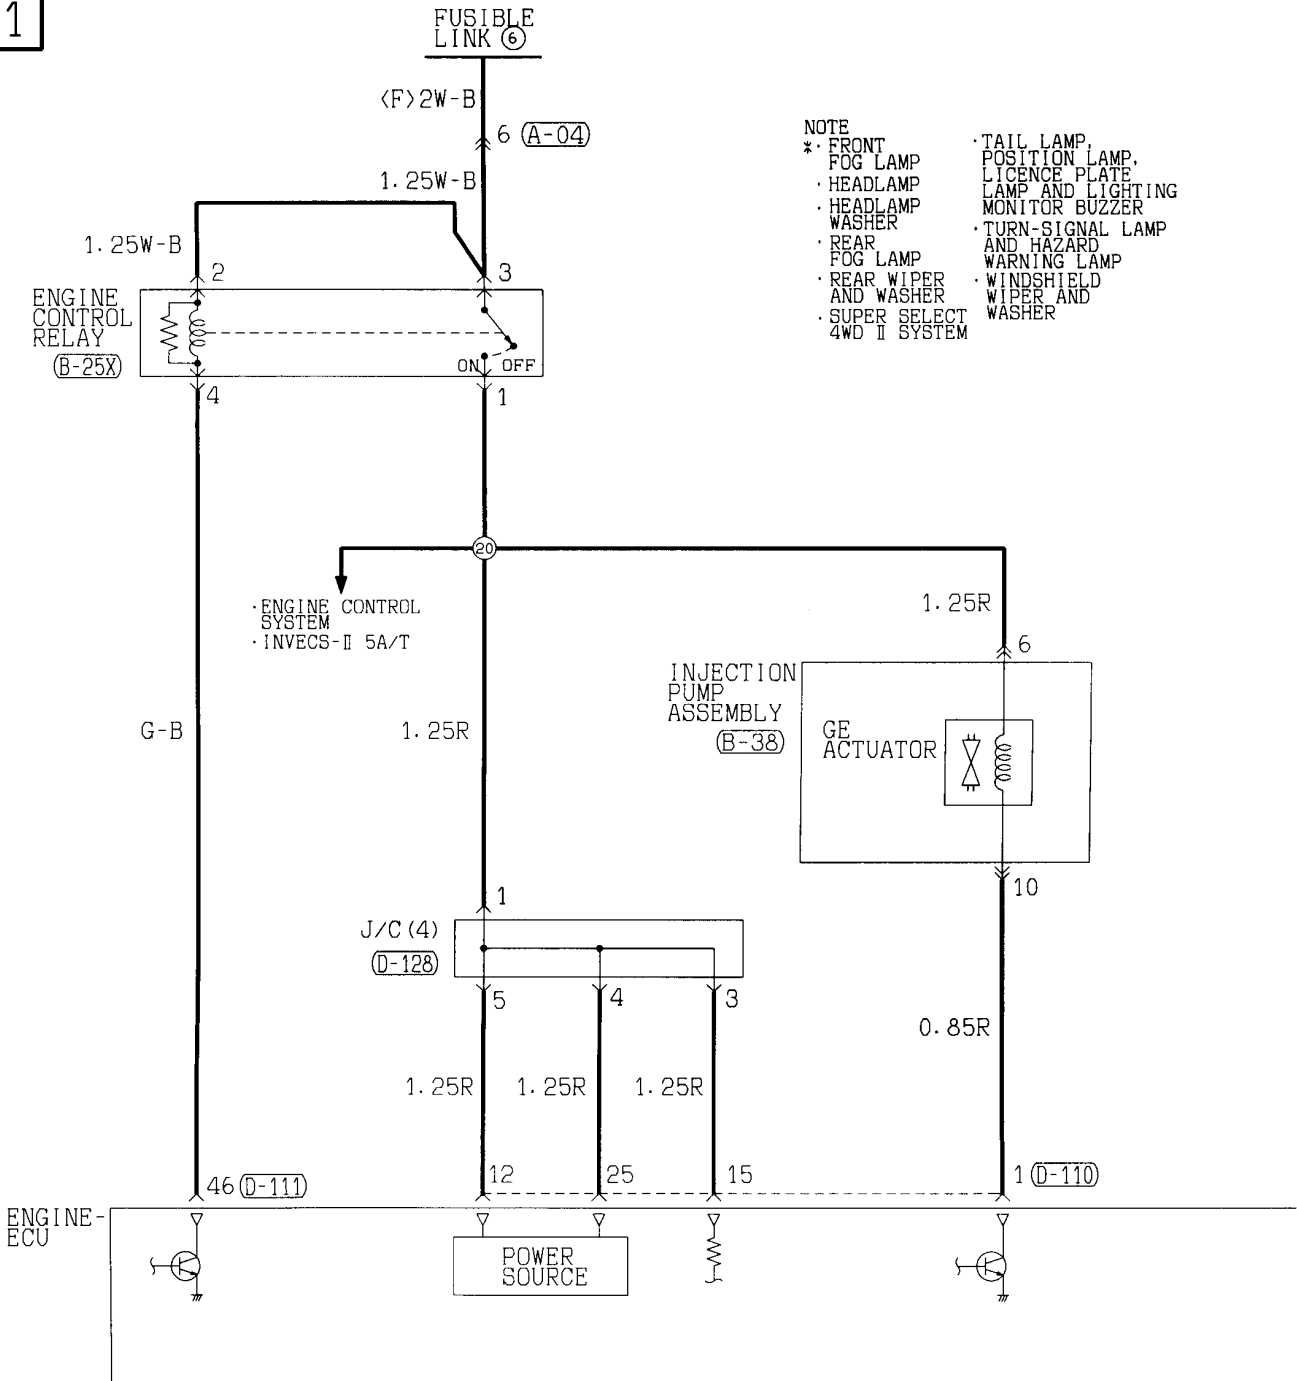

AUTO-CRUISE CONTROL SYSTEM

4M4 <L.H. drive vehicles>

1