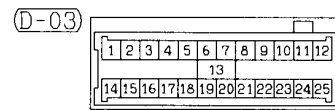

AUTO-CRUISE CONTROL SYSTEM <6G7-M/T (L.H. drive vehicles)> (CONTINUED)