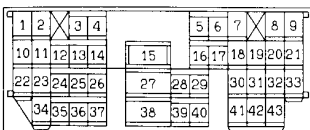

POWER WINDOWS <Long wheelbase models (L.H. drive vehicles)> (CONTINUED)

3

(D-26)