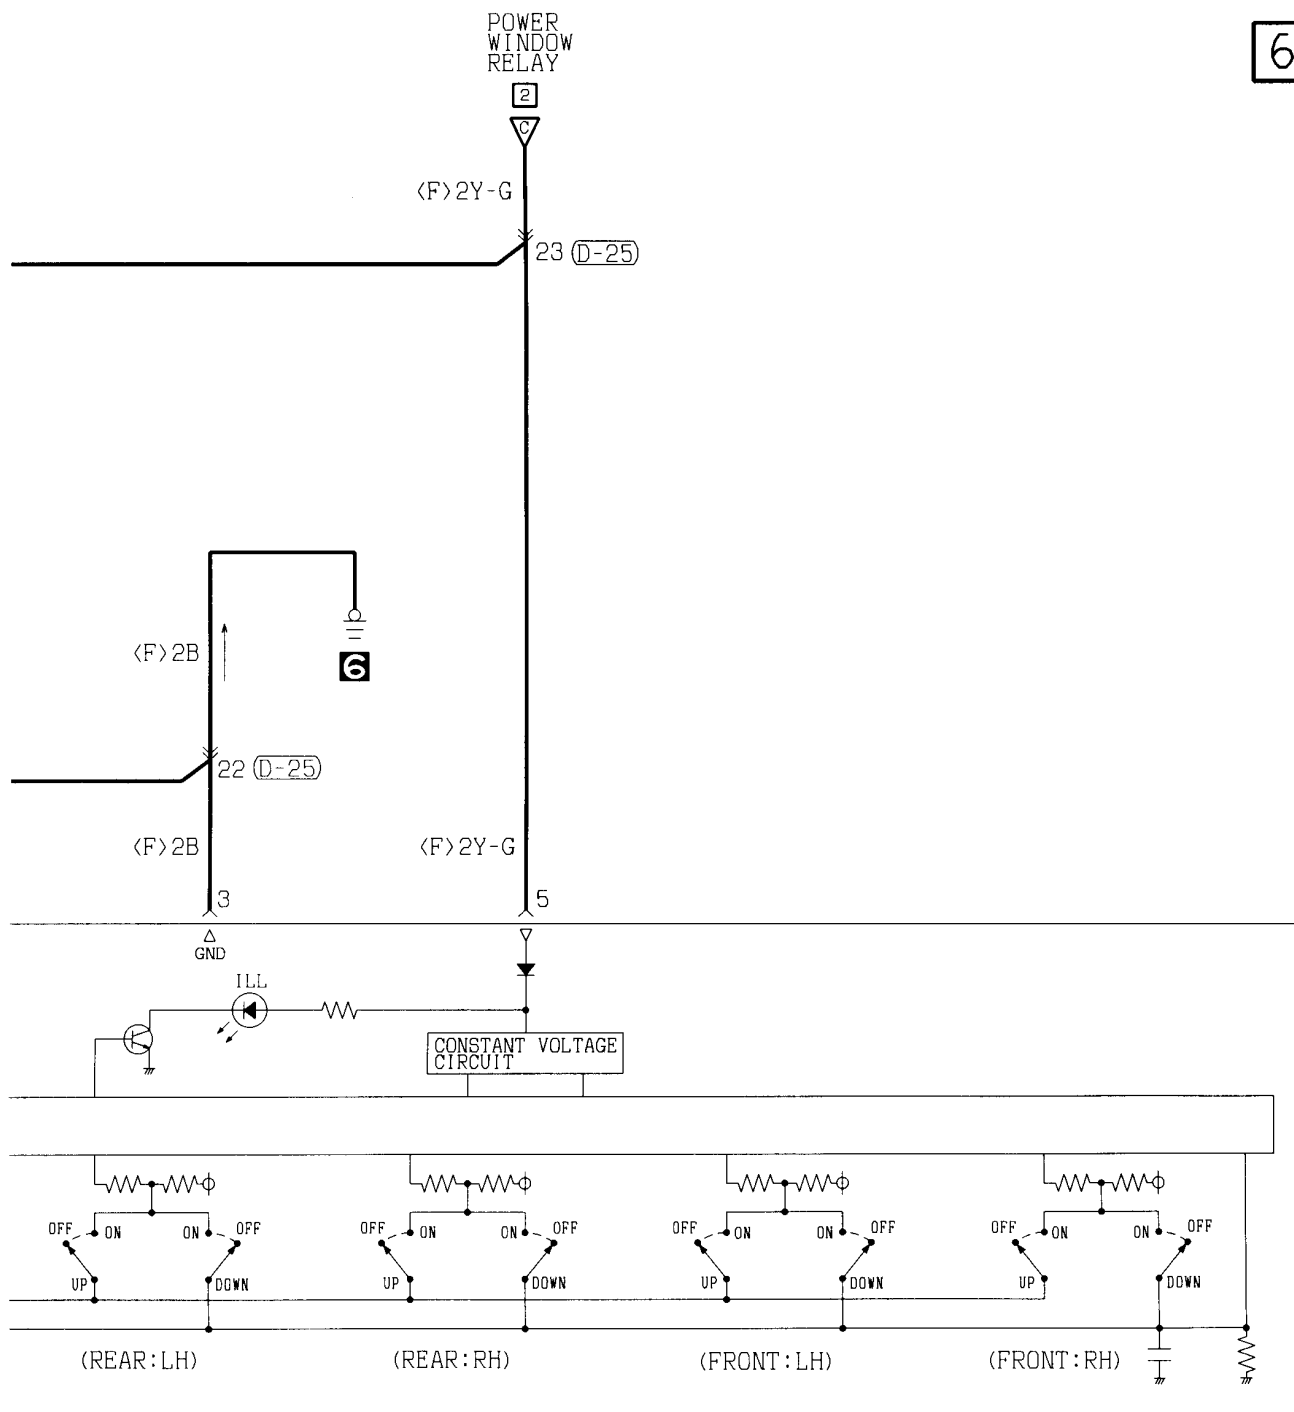

6

Wire colour code
B :Black LG:Light green G :Green L :Blue W :White Y :Yellow SB:Sky blue
BR:Brown O :Orange GR:Gray R :Red P :Pink V :Violet