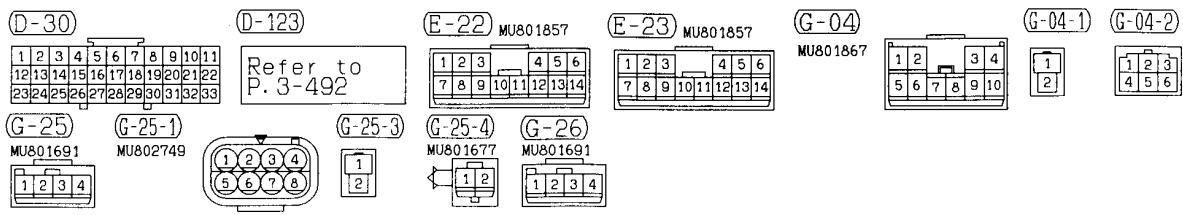

DUAL AUTOMATIC AIR CONDITIONER <6G7 (L.H. drive vehicles)> (CONTINUED)