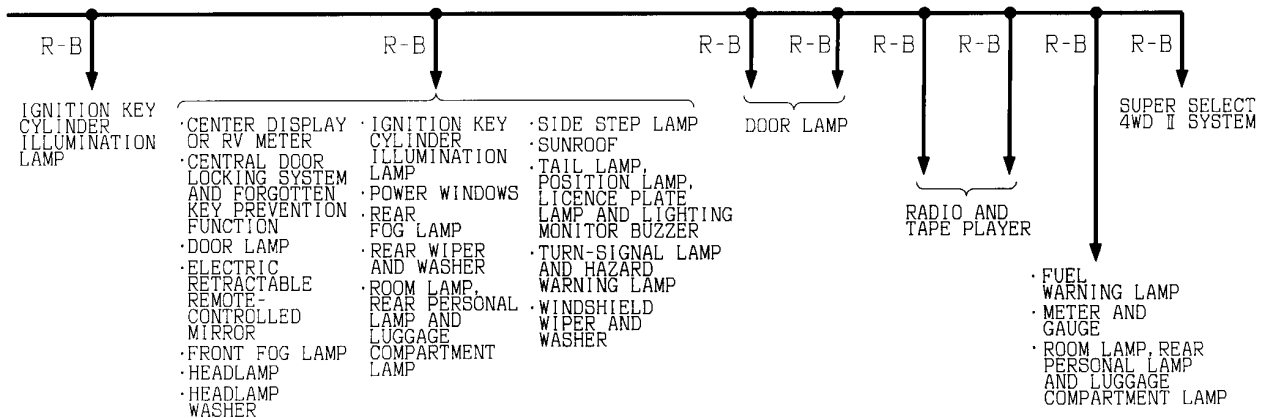

Wire colour code
B :Black LG:Light green G :Green L :Blue W :White Y :Yellow SB:Sky blue
BR:Brown O :Orange GR:Gray R :Red P :Pink V :Violet