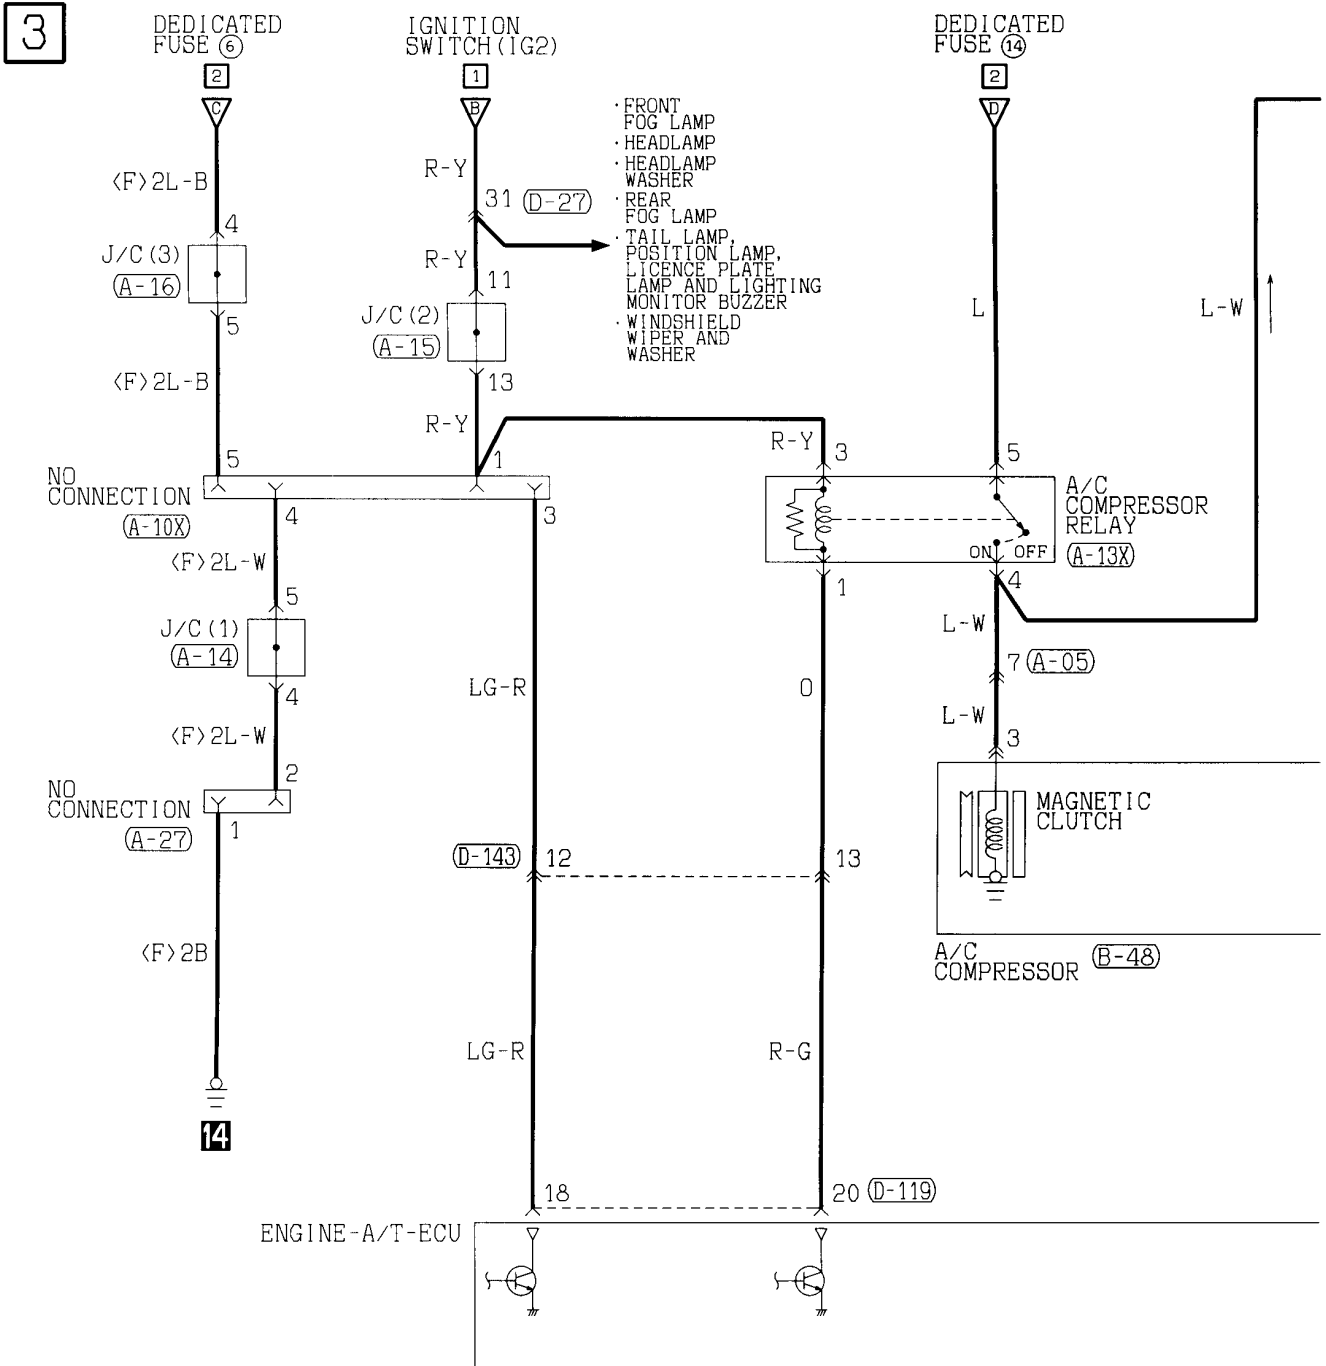

SINGLE AUTOMATIC AIR CONDITIONER <6G7 (R.H. drive vehicles)>
(CONTINUED)

(A-05)
MU802749

(A-10X)
MU801833

(A-13X)
MU801858

(A-14)
MU801833

(A-15)
MU801858

(A-16)
MU801858

(A-24)
MU802602

(A-27)
MU802602

(B-04)
MU802724

(B-48)
MU802603

(D-131) (MU801585)

(D-132) (MU801584)

(D-143) MU801855

(E-13)

Refer to
P. 3-492