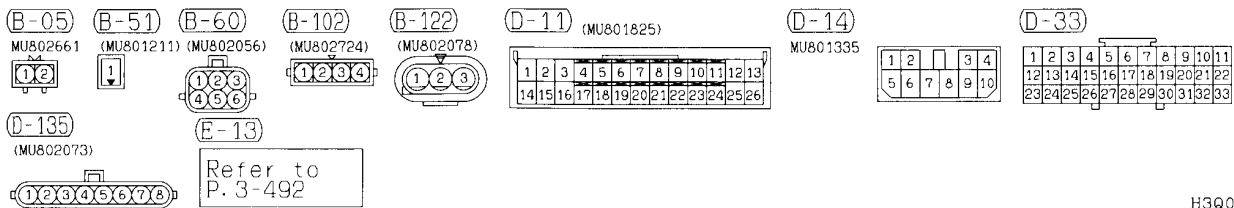

ENGINE CONTROL SYSTEM <6G7-GDI-A/T (R.H. drive vehicles)> (CONTINUED)