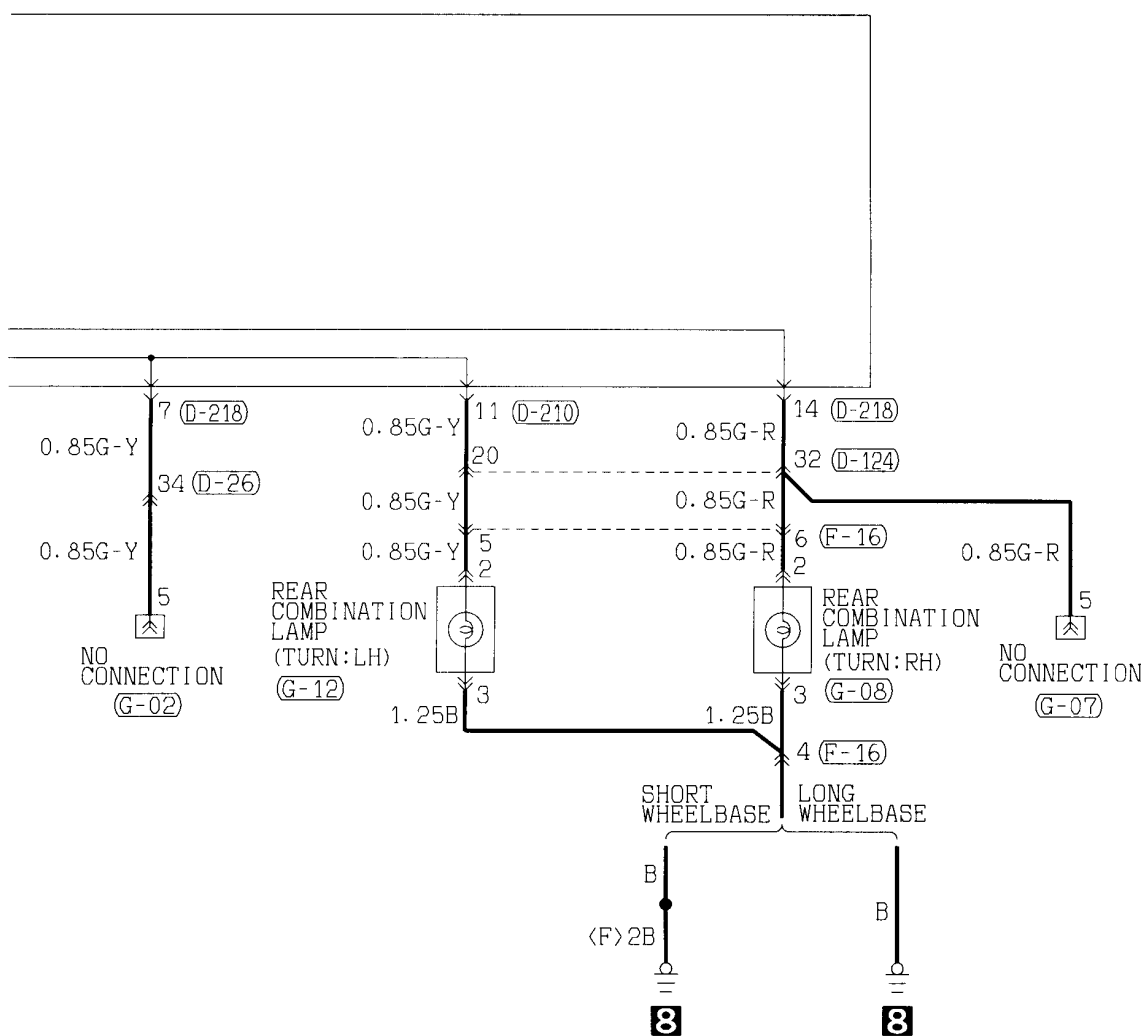

4

D-27

Refer to P. 3-492

D-30

1	2	3	4	5	6	7	8	9	10	11
12	13	14	15	16	17	18	19	20	21	22
23	24	25	26	27	28	29	30	31	32	33

D-124

Refer to P. 3-492

D-210 (MU801860)

1	2	3	4	5
6	7	8	9	10
11	12	13		

D-213 MU801847

1	2	3	4
5	6	7	8
9	10	11	

D-218

1	2	3	4	5	6	7
8	9	10	11	12	13	14
15						

G-07

MU802753

G-08

MU802083

G-12

MU802083

Wire colour code

B : Black LG: Light green
BR: Brown O : Orange
W : White SB: Sky blue
V : Violet

G : Green
GR: Gray
P : Pink

L : Blue
R : Red
Y : Yellow

H3Q11E04BB