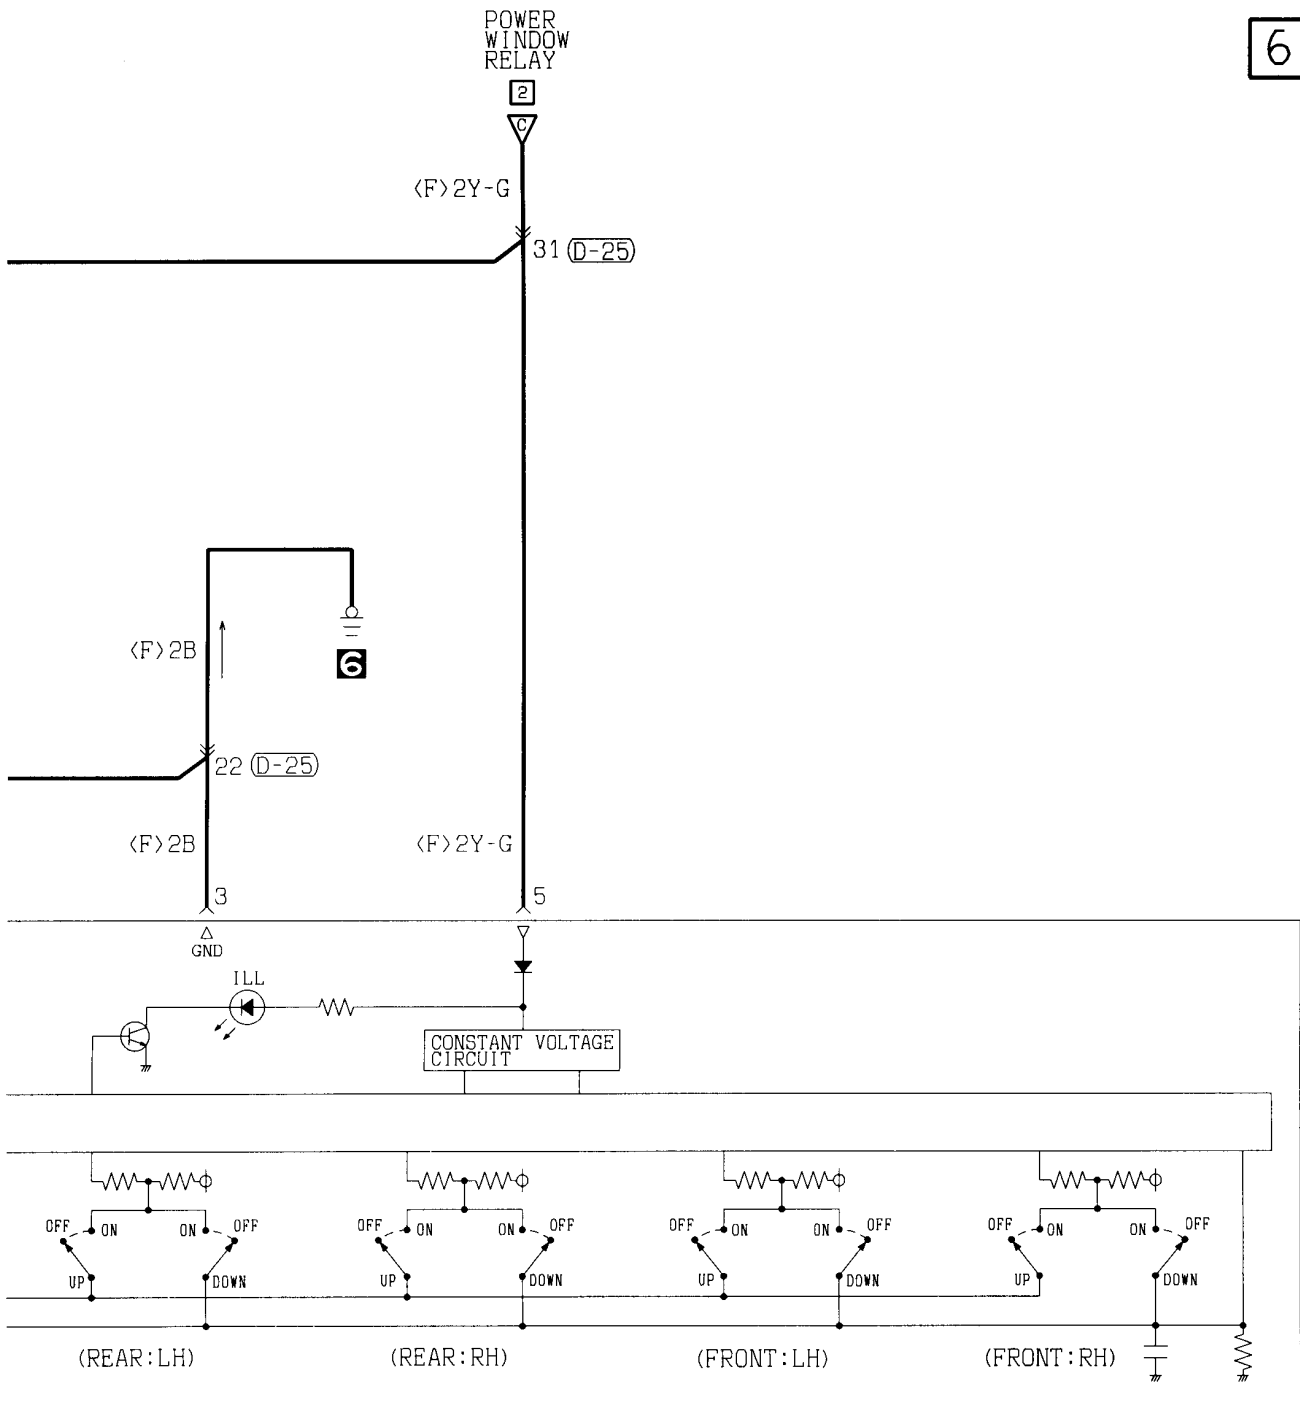

(D-25)

(D-31)

(H-05)

(H-16)

6

Wire colour code
 B :Black LG:Light green G :Green L :Blue W :White Y :Yellow SB:Sky blue
 BR:Brown O :Orange GR:Gray R :Red P :Pink V :Violet

CENTRAL DOOR LOCKING SYSTEM AND FORGOTTEN KEY PREVENTION FUNCTION