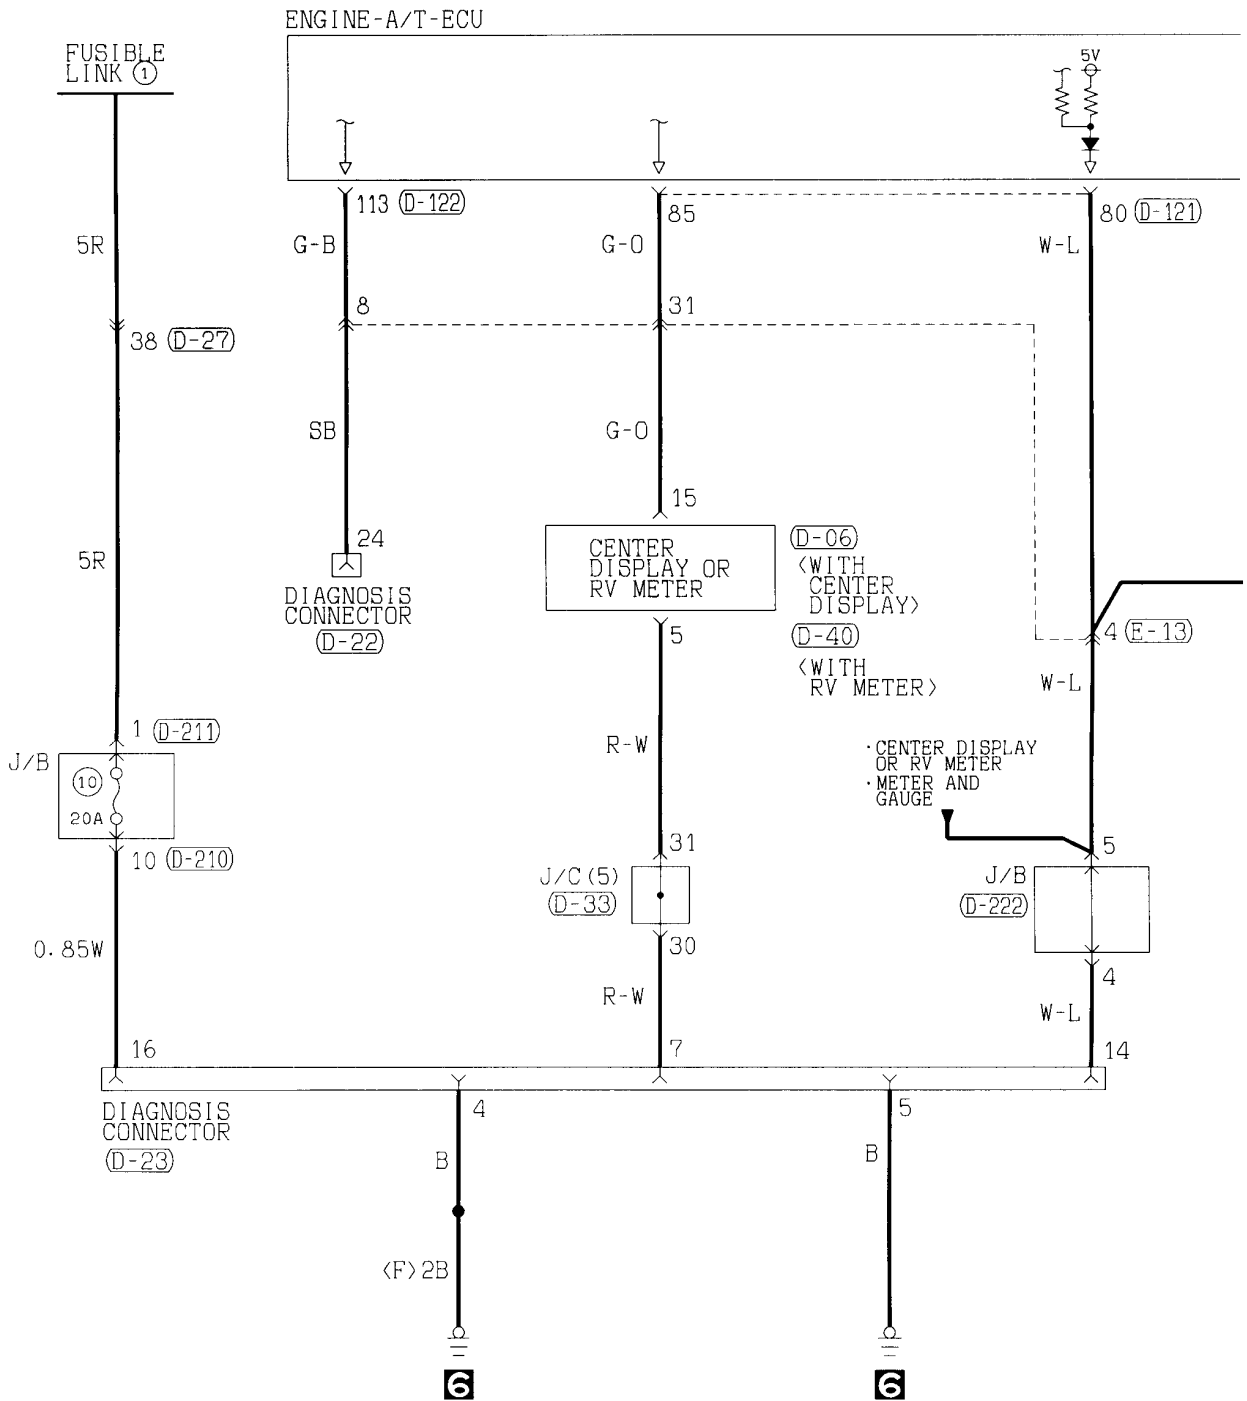

ENGINE CONTROL SYSTEM <6G7-GDI-A/T (R.H. drive vehicles)> (CONTINUED)

11