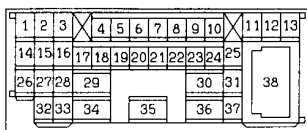

MU801331

(MU801866)