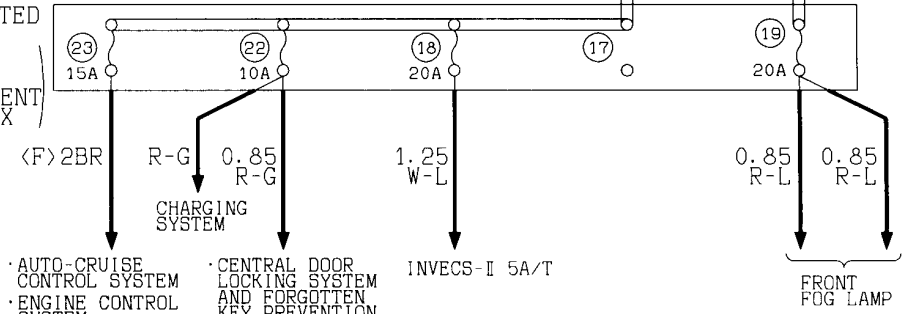

2

- AUTO-CRUISE CONTROL SYSTEM
- ENGINE CONTROL SYSTEM
- IMMOBILIZER SYSTEM
- INVECS-II 5A/T

DEDICATED FUSE (INSIDE ENGINE COMPARTMENT RELAY BOX)

- AUTO-CRUISE CONTROL SYSTEM
- ENGINE CONTROL SYSTEM
- HBB, EBD, ABS AND M-ASTC
- HBB, EBD AND ABS
- INVECS-II 5A/T
- STOP LAMP
- SUPER SELECT 4WD II SYSTEM
- CHARGING SYSTEM
- CENTRAL DOOR LOCKING SYSTEM AND FORGOTTEN KEY PREVENTION FUNCTION <WITH KEYLESS ENTRY SYSTEM>
- TURN-SIGNAL LAMP AND HAZARD WARNING LAMP
- INVECS-I 5A/T
- FRONT FOG LAMP