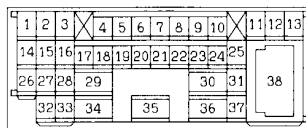

P : Pink

V : Violet

H3Q12E03BB

DUAL MANUAL AIR CONDITIONER <Diesel (L.H. drive vehicles)> (CONTINUED)

5

(D-27)

(D-30)

(D-123)