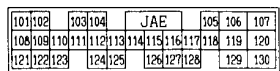

(D-122) (MU803783)