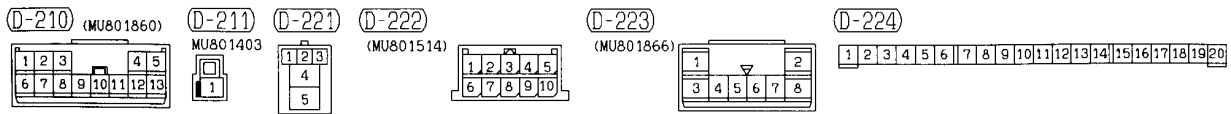

H-04 (MU802758)

D-209 MU801855

H-26

2

Wire colour code
 B : Black LG:Light green G :Green L :Blue W :White Y :Yellow SB:Sky blue
 BR:Brown O :Orange GR:Gray R :Red P :Pink V :Violet

POWER WINDOWS <Short wheelbase models (R.H. drive vehicles)>
(CONTINUED)