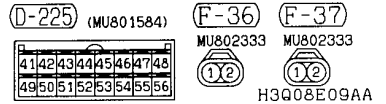

SIDE STEP LAMP

R.H. drive vehicles