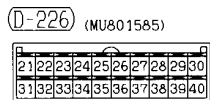

NOTE

- *: AUTO-CRUISE CONTROL SYSTEM
- ENGINE CONTROL SYSTEM
- INVECS-II 5A/T
- METER AND GAUGE
- REAR DIFFERENTIAL LOCK SYSTEM
- SUPER SELECT 4WD II SYSTEM