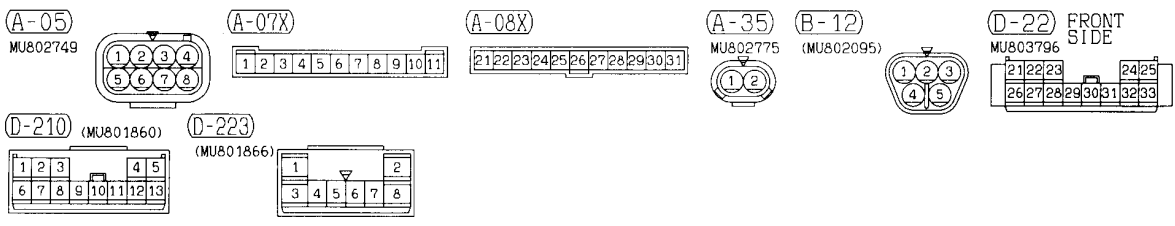

WINDSHIELD WIPER AND WASHER

R.H. drive vehicles

1