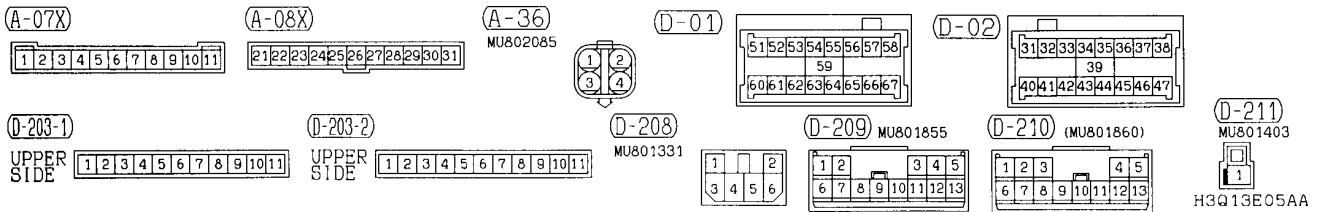

HEADLAMP WASHER

R.H. drive vehicles