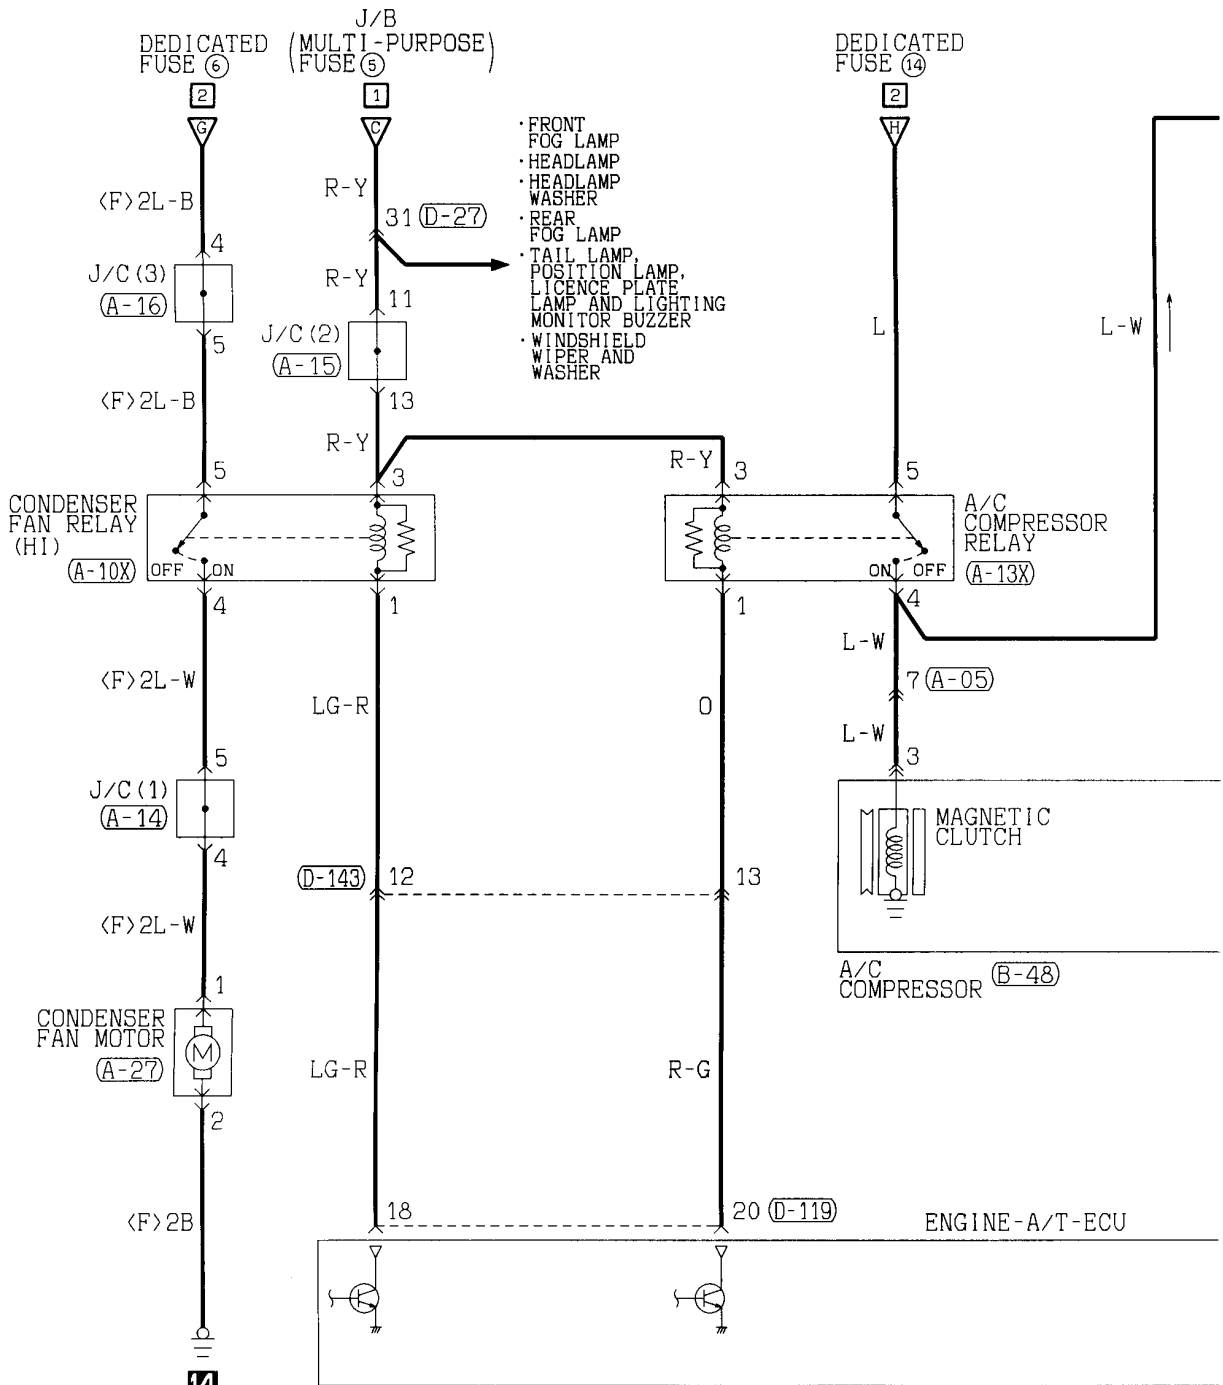

DUAL AUTOMATIC AIR CONDITIONER <6G7 (R.H. drive vehicles)> (CONTINUED)

3

(A-05) MU802749

(A-10X) MU801833

(A-13X) MU801858

(A-14) MU801858

(A-15) MU801858

(A-16) MU801858

(A-24) MU802601

(A-27) MU802724

(B-04) MU802603

(B-48) MU802603

(D-131) MU801585

(D-132) MU801584

(D-143) MU801855

(E-13)

Refer to P. 3-492