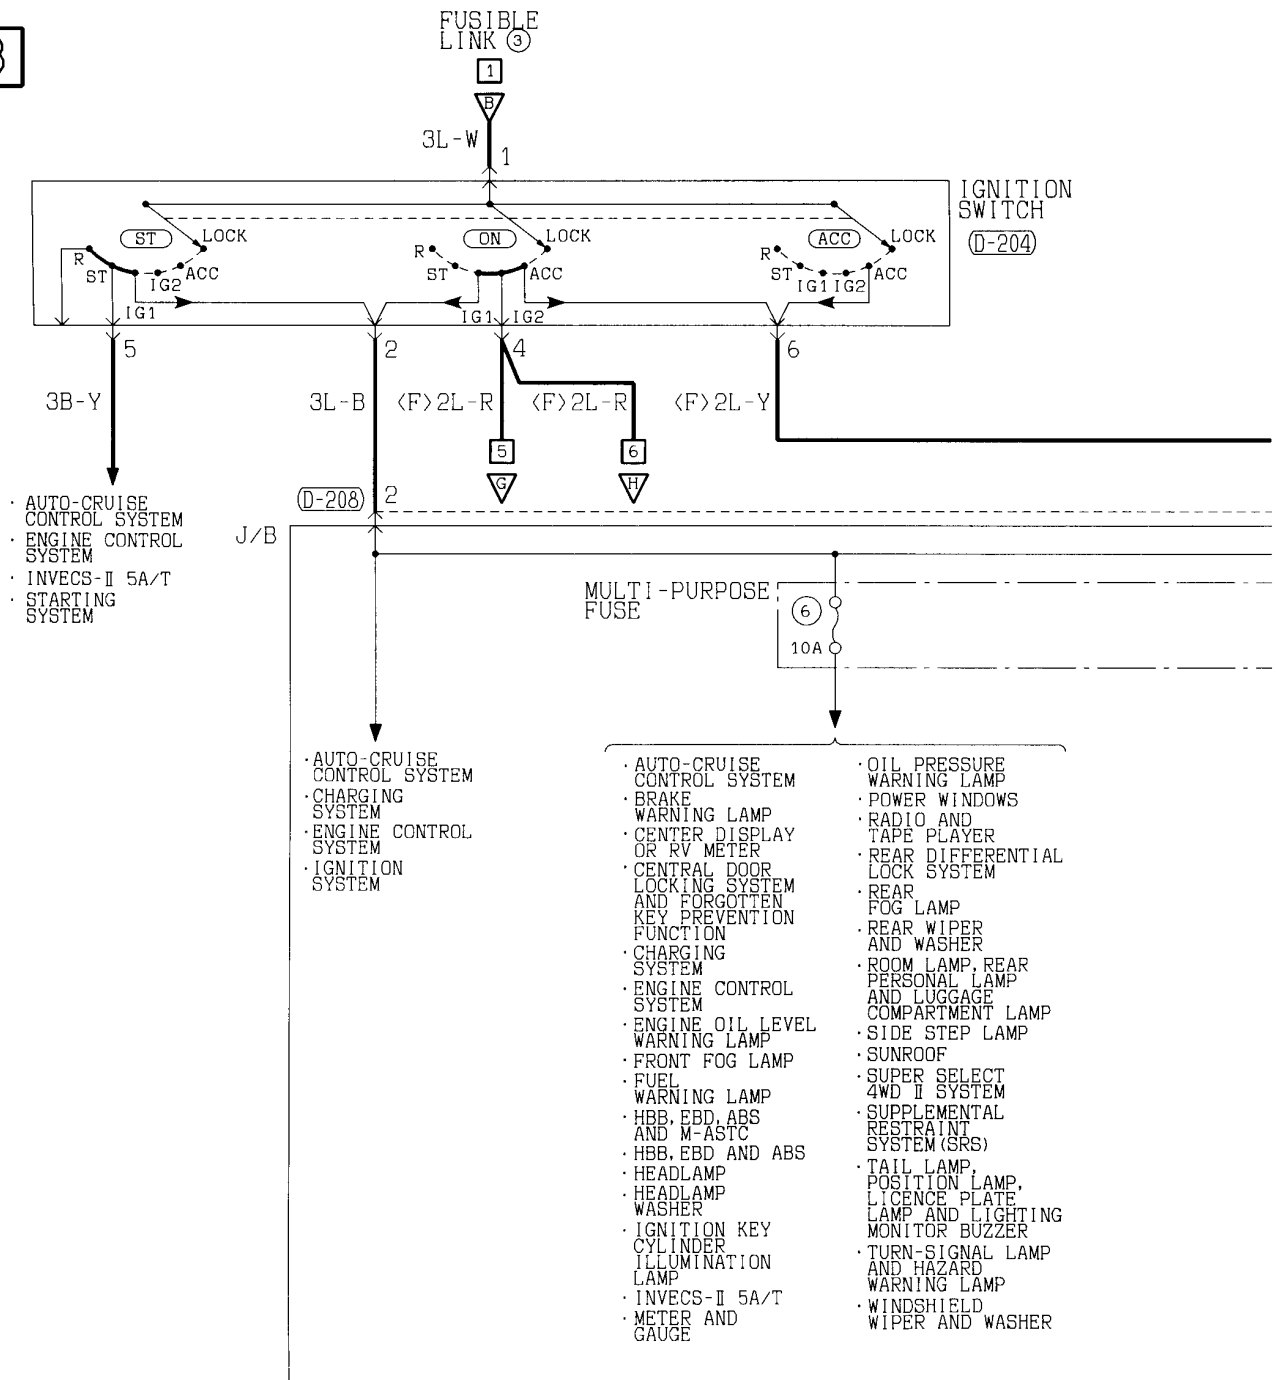

POWER DISTRIBUTION SYSTEM <Petrol (R.H. drive vehicles)> (CONTINUED)

3

(A-06X)

(D-27)

(D-204)

(D-208)

(D-223)

MU801331

(MU801866)