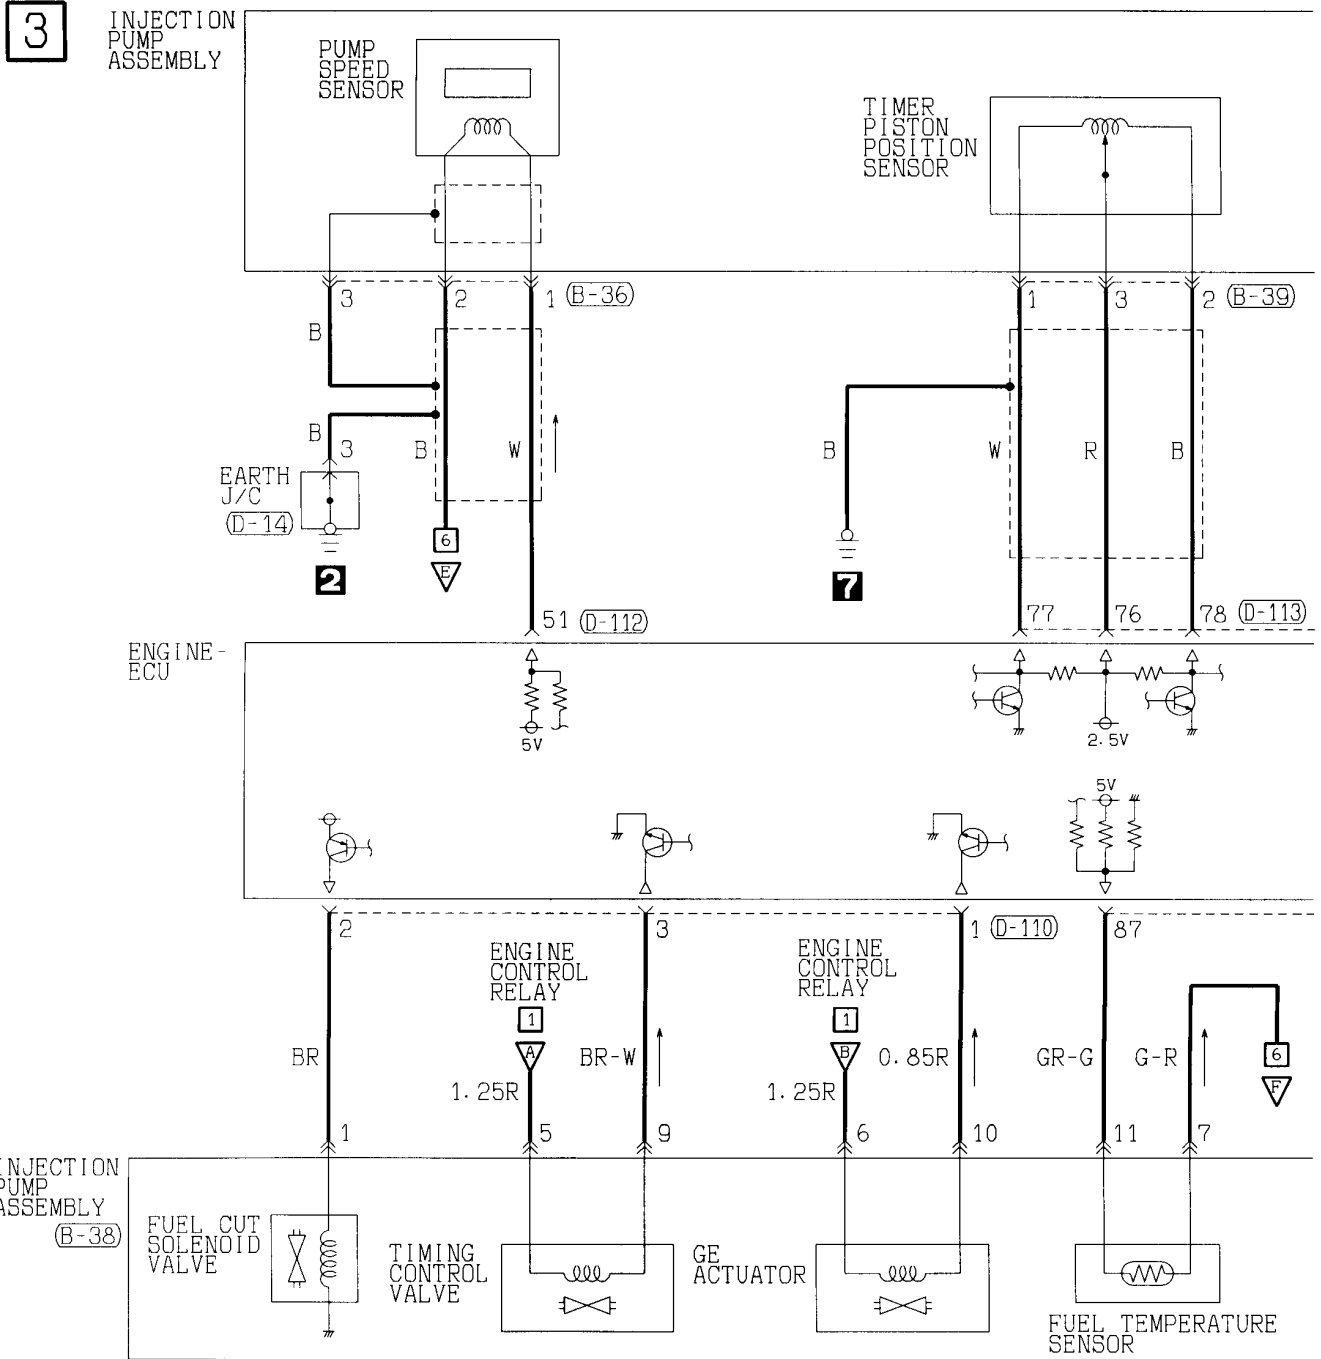

ENGINE CONTROL SYSTEM <4D5 (R.H. drive vehicles)> (CONTINUED)

- (B-08)
  (MU802723)
- (B-36)
  (MU802663)
- (B-37)
  (MU802667)
- (B-38)
  (MU802611)
- (B-39)
  (MU802603)
- (B-63)
  (MU802723)
- (D-14)
  (MU801335)

1	2	3	4
5	6	7	8
9	10		

JAE-E												
1	2	3	4	5	6	7	8	9	10	11	12	13
14	15	16	17	18	19	20	21	22	23	24	25	26

JAE-E												
31	32	33	34	35	36	37	38					
39	40	41	42	43	44	45	46