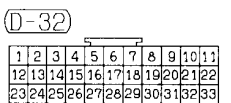

FRONT FOG LAMP <R.H. drive vehicles> (CONTINUED)