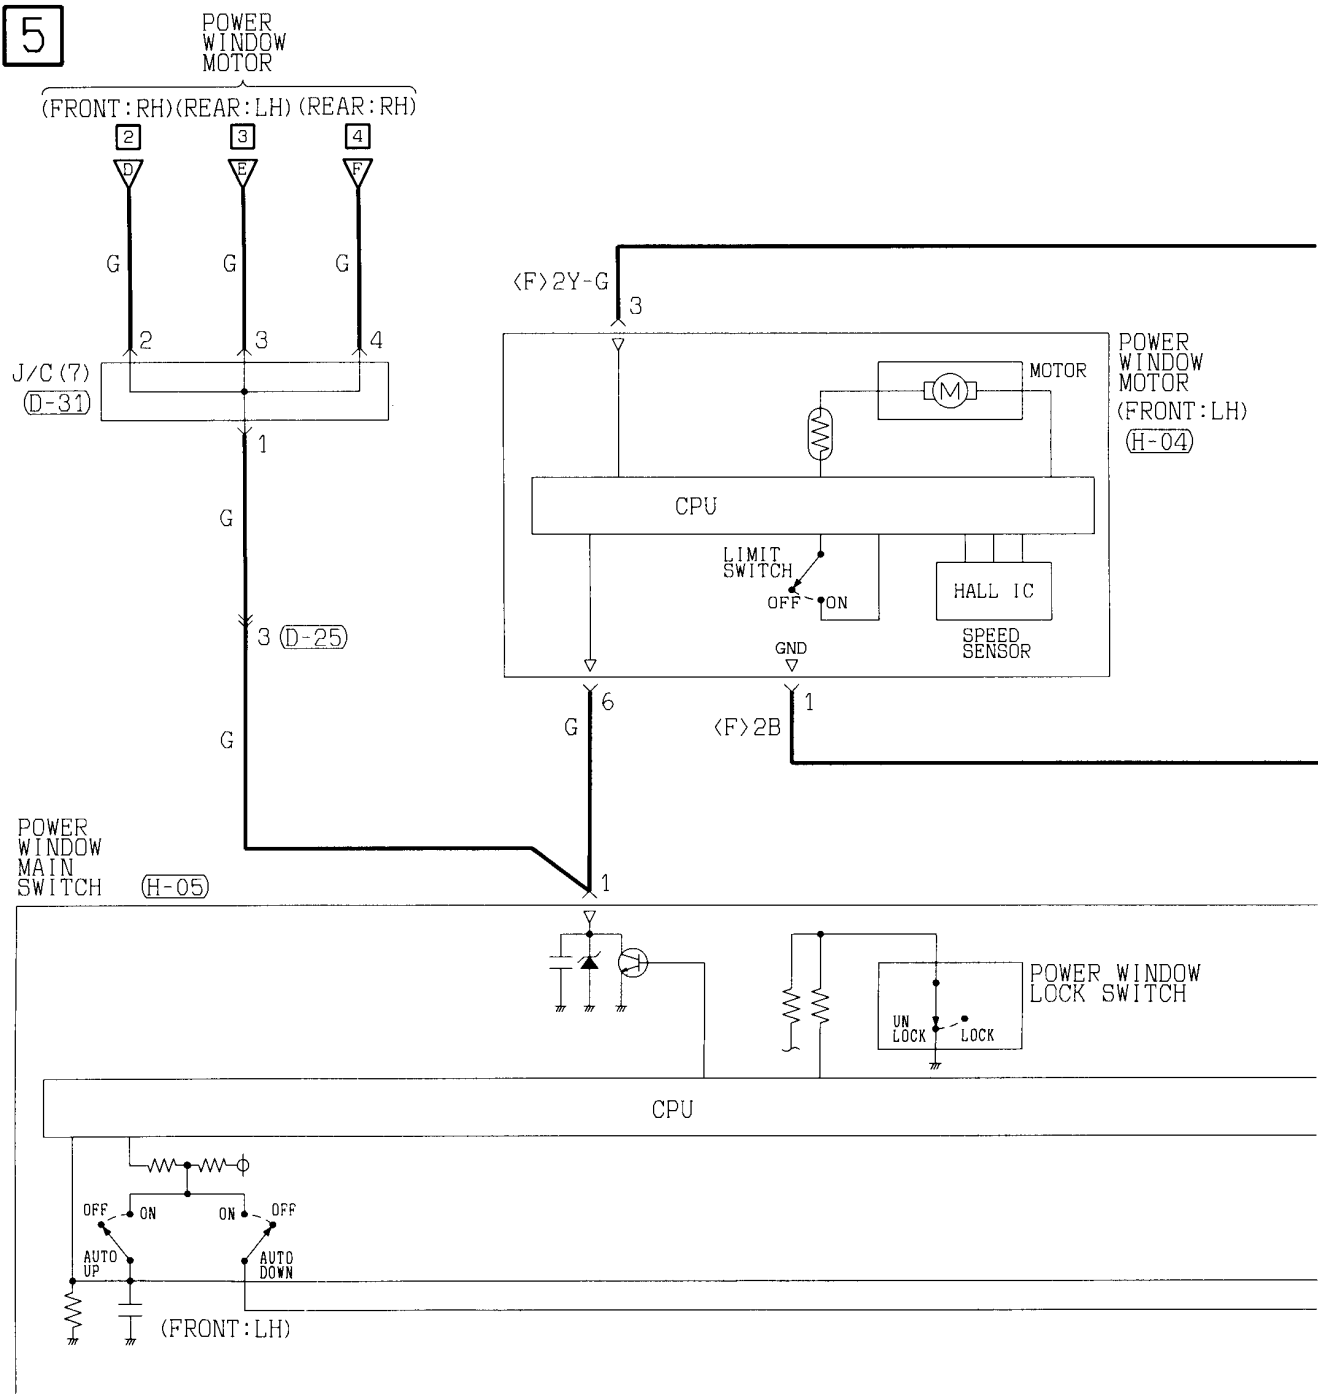

(H-19)

(H-23)

Wire colour code

B:Black LG:Light green G:Green L:Blue W:White Y:Yellow SB:Sky blue
 BR:Brown O:Orange GR:Gray R:Red P:Pink V:Violet

POWER WINDOWS <Long wheelbase models (L.H. drive vehicles)> (CONTINUED)