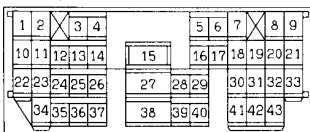

POWER WINDOWS <Long wheelbase models (R.H. drive vehicles)> (CONTINUED)

3

(D-26)