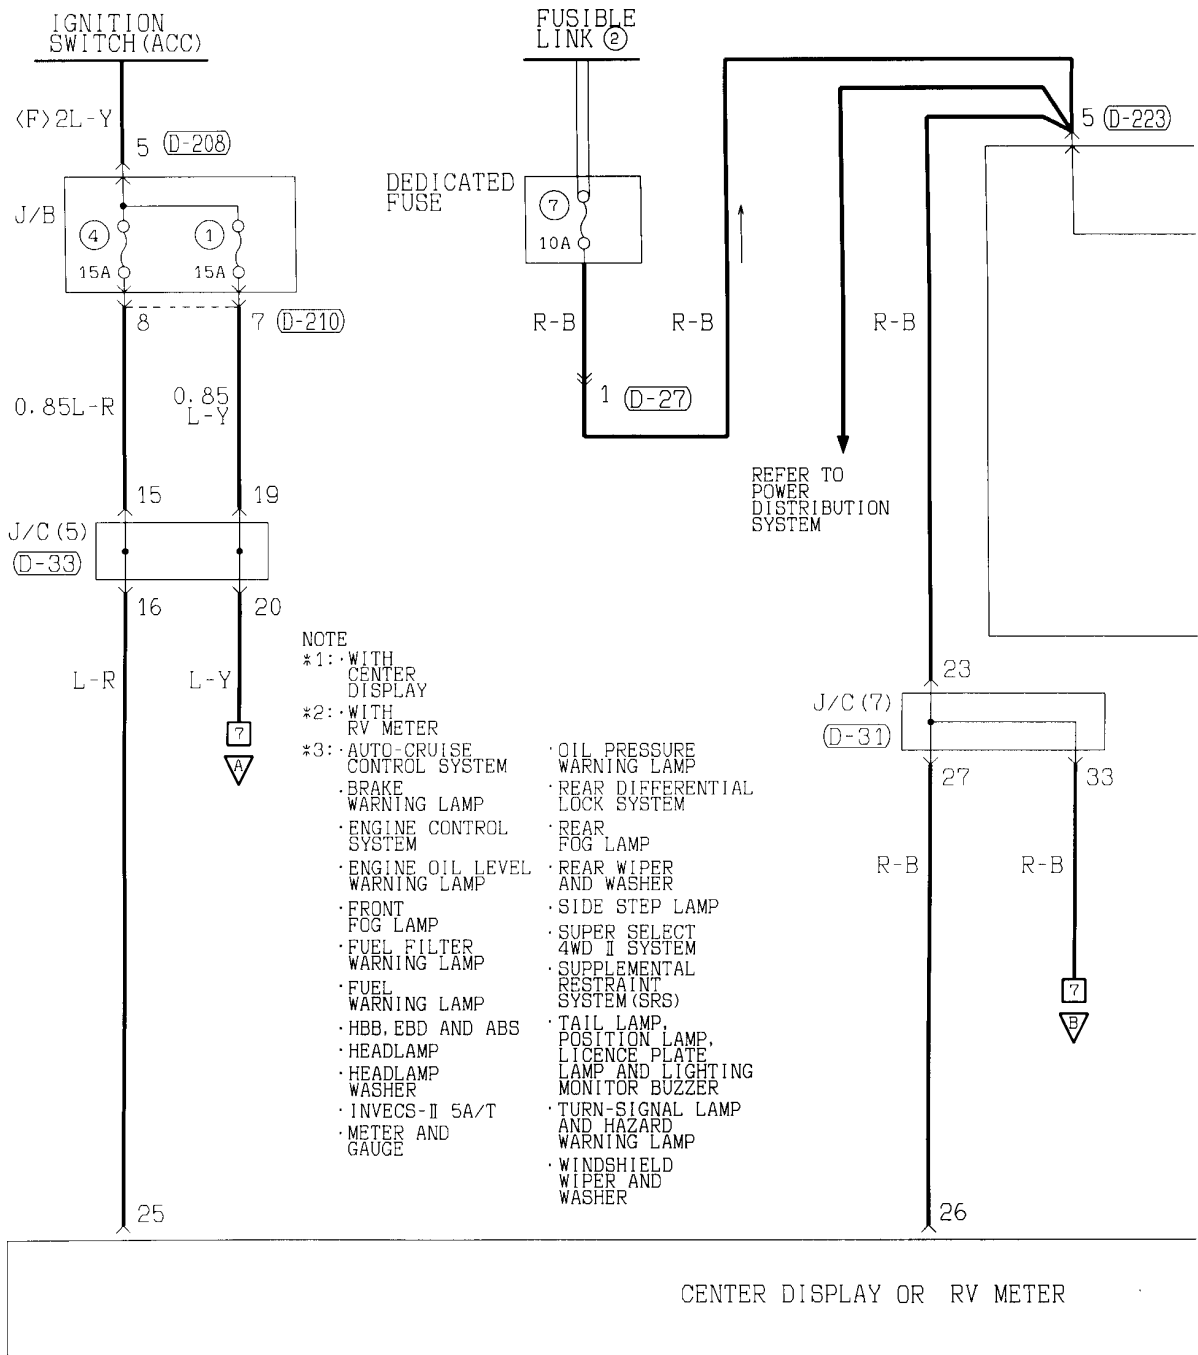

CENTER DISPLAY OR RV METER

L.H. drive vehicles

1

(D-07) (MU801584)

(D-27)

(D-31)

(D-32)

(D-33)

(D-39) (MU801584)

21	22	23	24	25	26	27	28
29	30	31	32	33	34	35	36

1	2	3	4	5	6	7	8	9	10	11	12	13
14	15	16	17	18	19	20	21	22	23	24	25	36
26	27	28	29	30	31	32	33	34	35	36	37	38

1	2	3	4	5	6	7	8	9	10	11
12	13	14	15	16	17	18	19	20	21	22
23	24	25	26	27	28	29	30	31	32	33

1	2	3	4	5	6	7	8	9	10	11
12	13	14	15	16	17	18	19	20	21	22
23	24	25	26	27	28	29	30	31	32	33

1	2	3	4	5	6	7	8	9	10	11
12	13	14	15	16	17	18	19	20	21	22
23	24	25	26	27	28	29	30	31	32	33

21	22	23	24	25	26	27	28
29	30	31	32	33	34	35	36

(D-226) (MU801585)

21	22	23	24	25	26	27	28	29	30
31	32	33	34	35	36	37	38	39	40