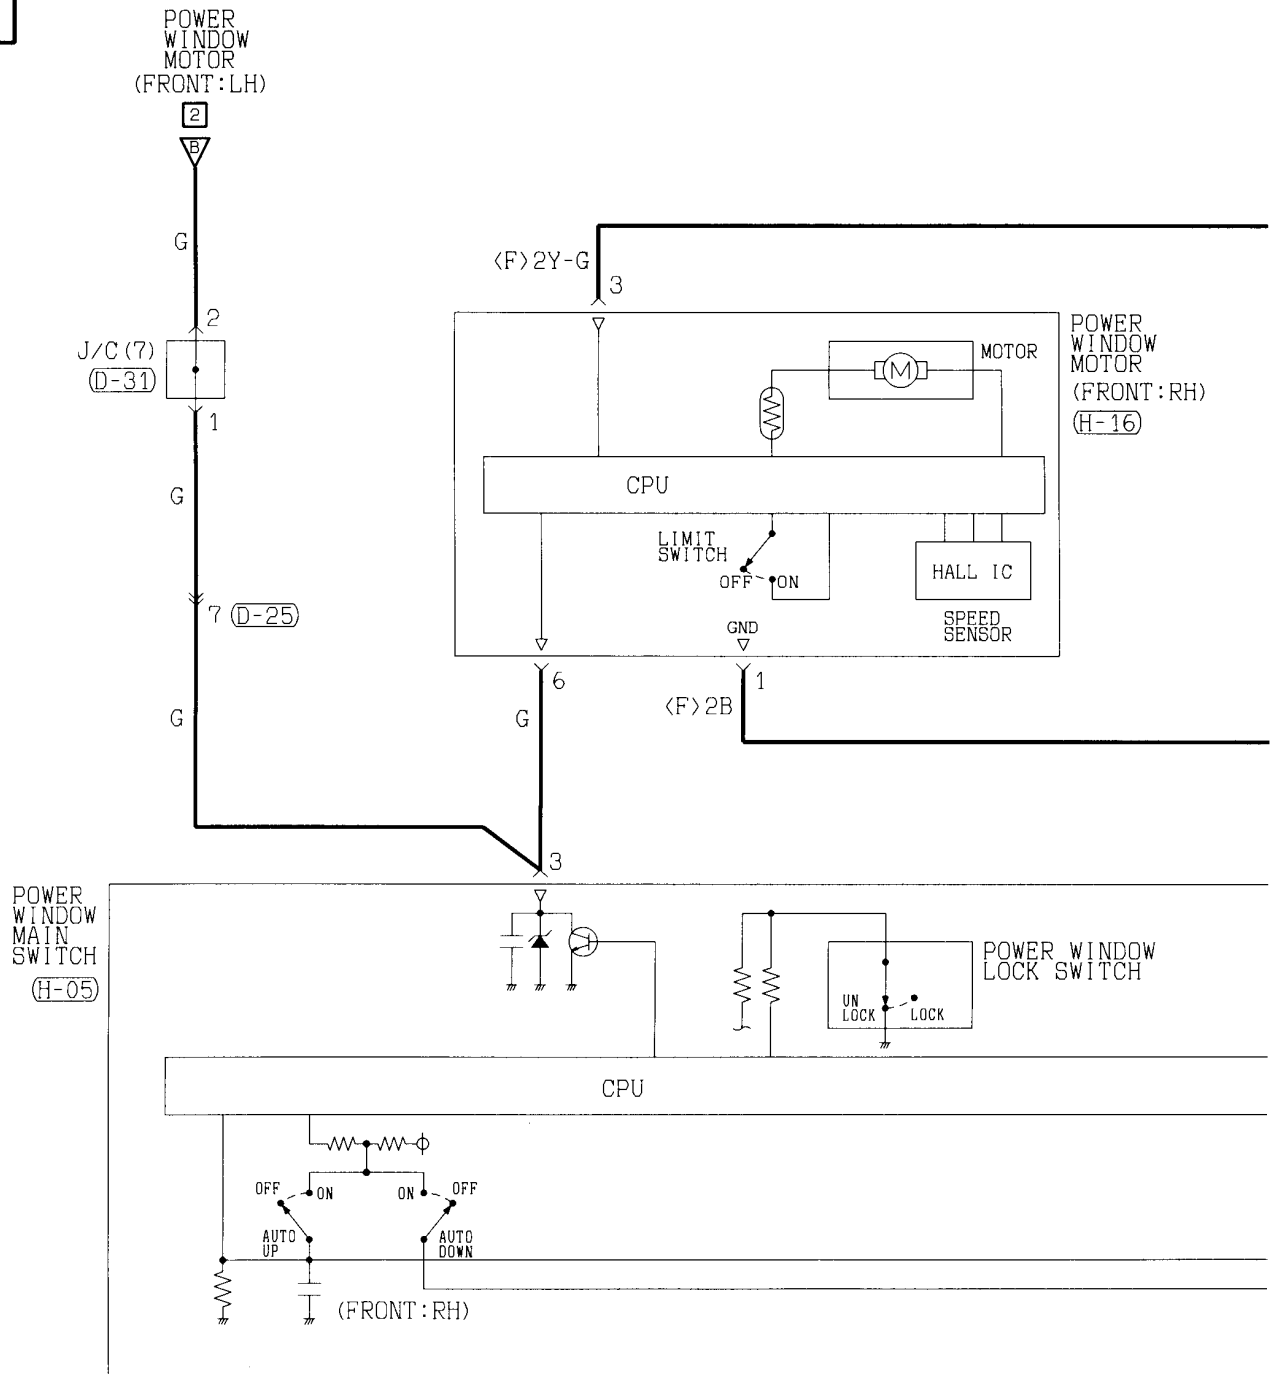

POWER WINDOWS <Short wheelbase models (R.H. drive vehicles)>
(CONTINUED)

3

(D-25)

(D-31)

(H-05)

(H-16)