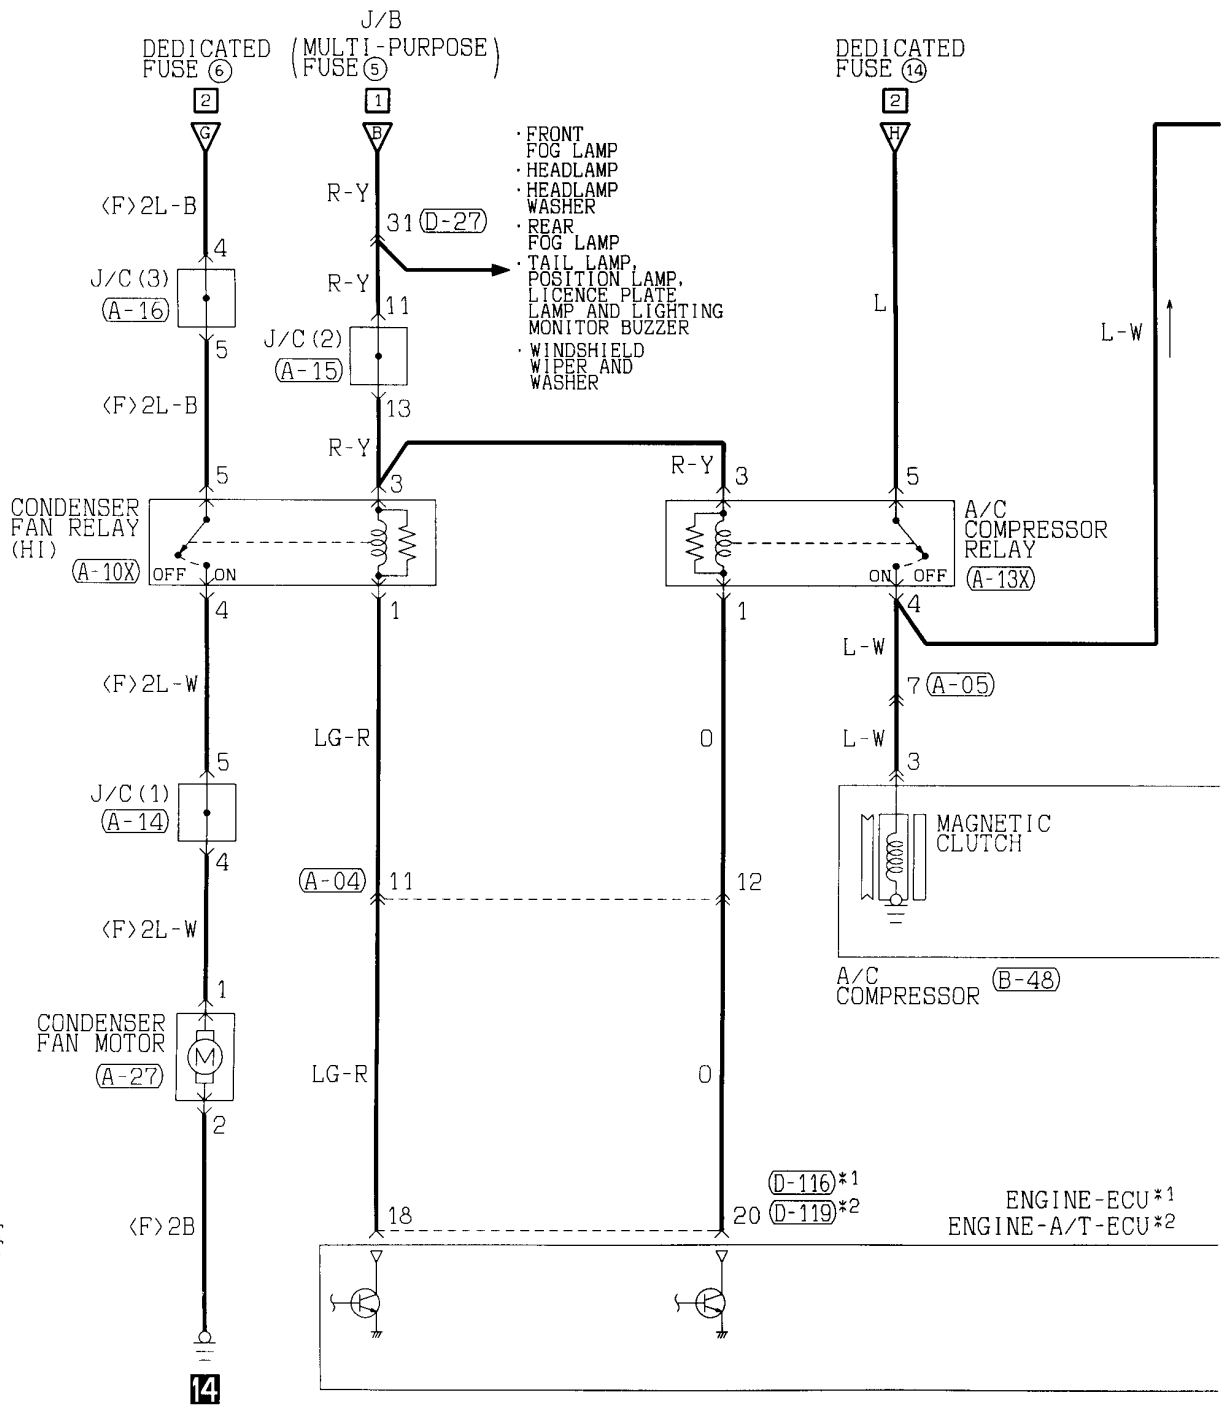

DUAL AUTOMATIC AIR CONDITIONER <6G7 (L.H. drive vehicles)> (CONTINUED)

3

NOTE
*1: M/T
*2: A/T