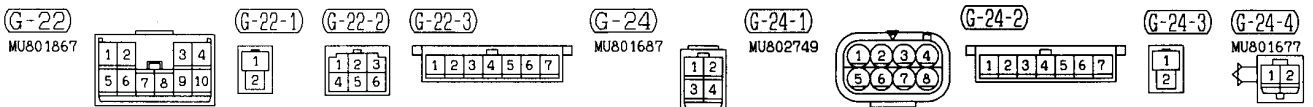

NOTE
*1: WITH REAR COOLER
*2: WITH REAR A/C

Wire colour code
B : Black LG: Light green G : Green L : Blue W : White Y : Yellow SB: Sky blue
BR: Brown O : Orange GR: Gray R : Red P : Pink V : Violet

DUAL AUTOMATIC AIR CONDITIONER