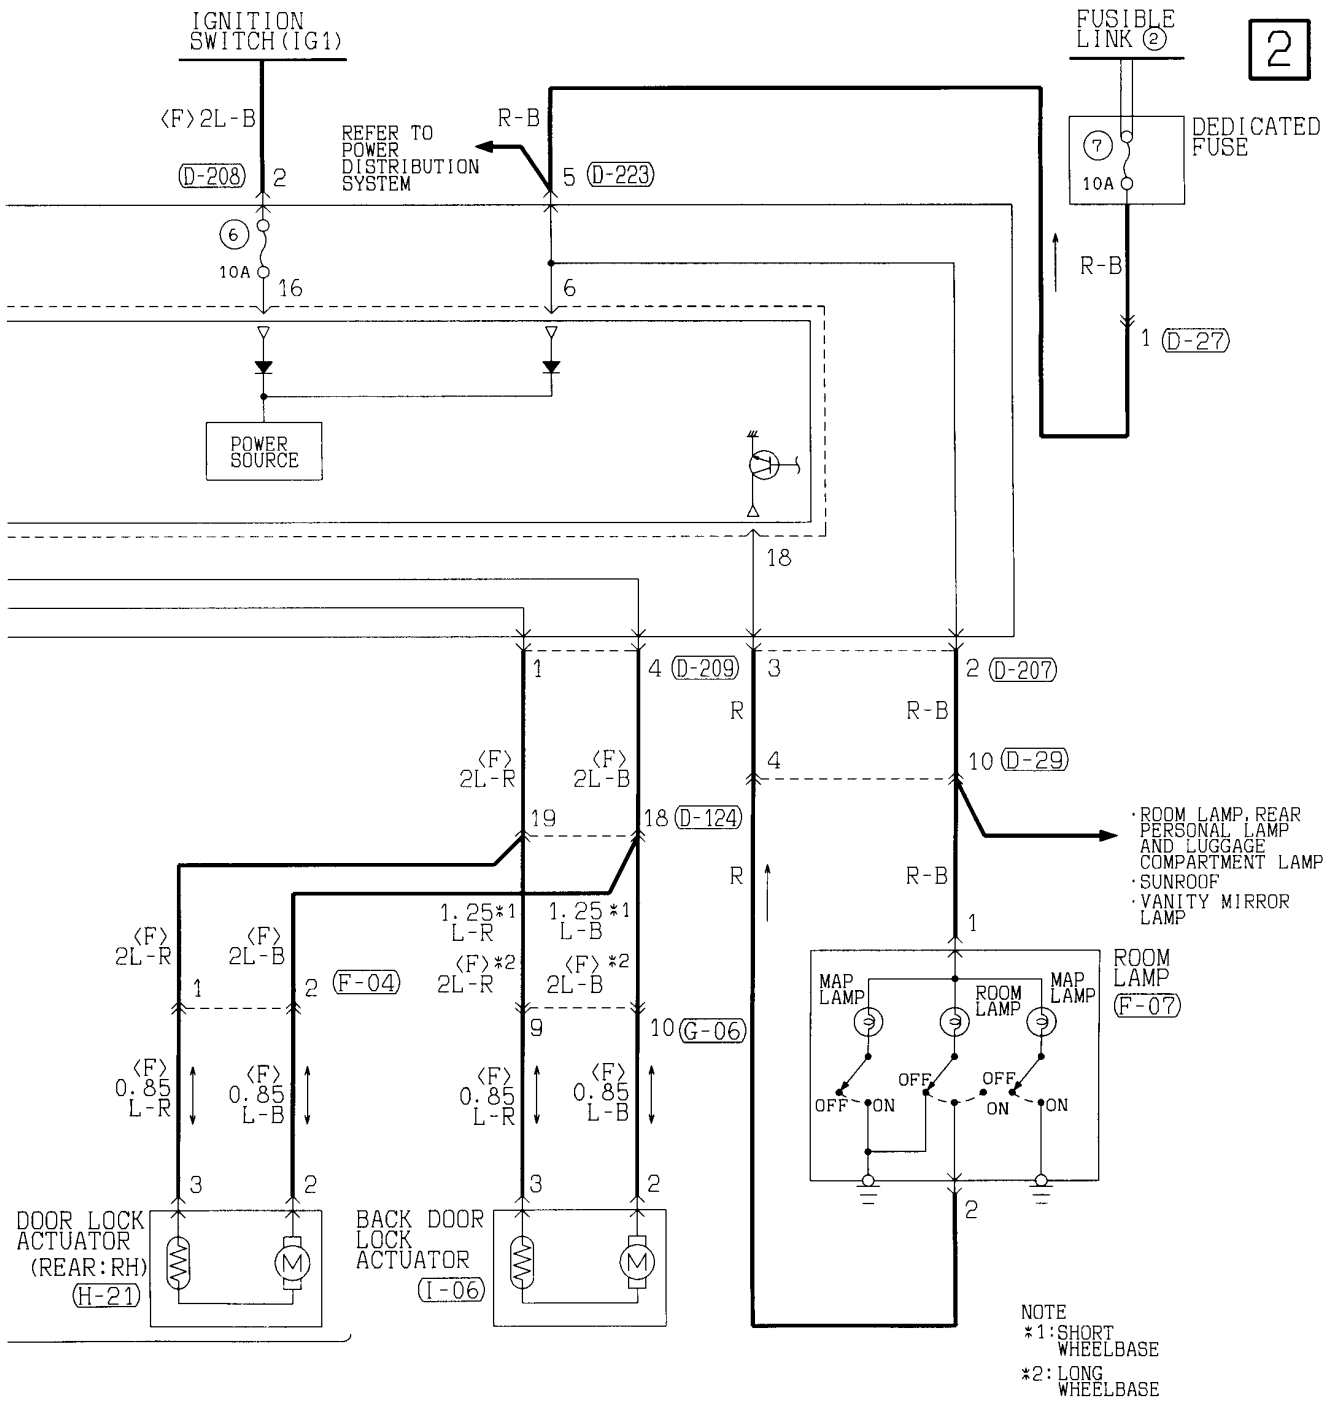

Wire colour code
B : Black LG : Light green G : Green L : Blue
BR : Brown O : Orange GR : Gray R : Red
W : White SB : Sky blue P : Pink Y : Yellow
V : Violet