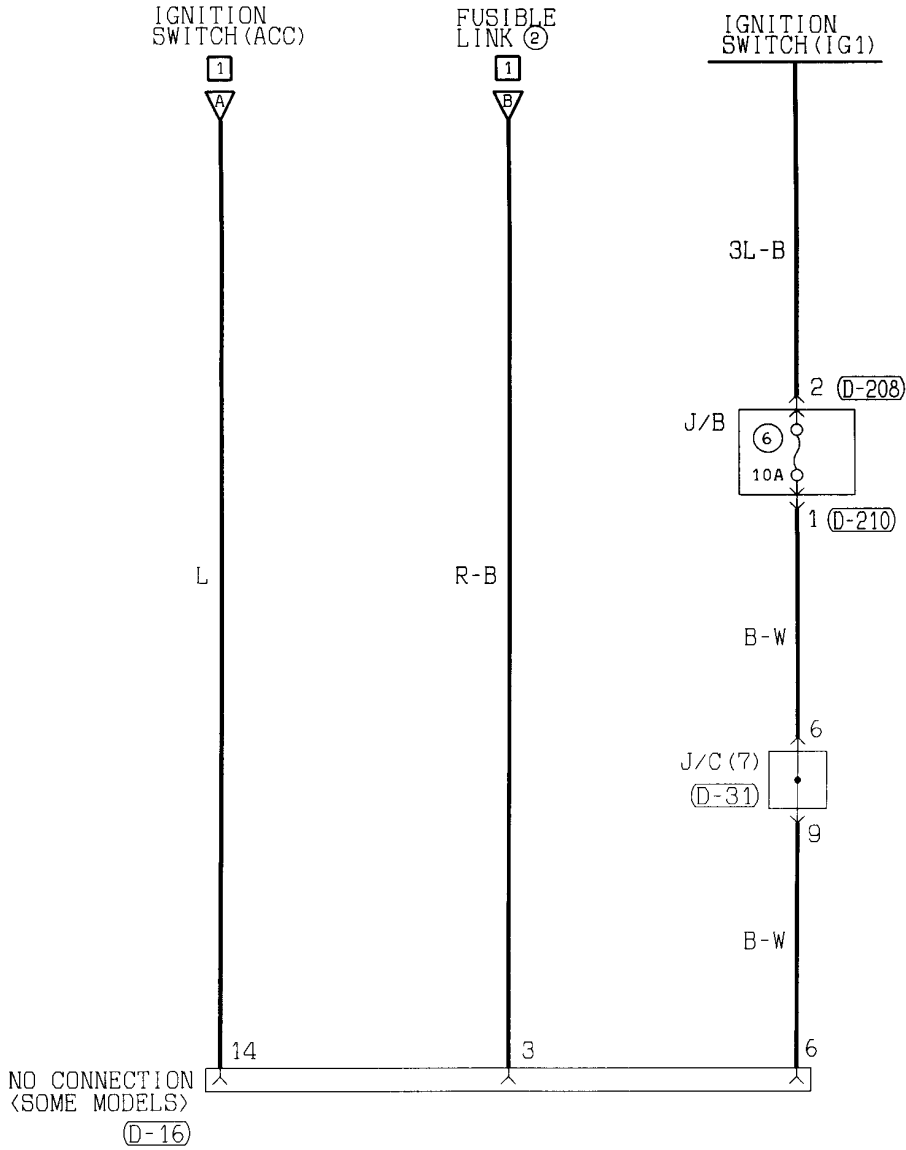

RADIO AND TAPE PLAYER <R.H. drive vehicles> (CONTINUED)

3

4

D-210 (MU801860)

Wire colour code
 B :Black LG:Light green G :Green L :Blue W :White Y :Yellow SB:Sky blue
 BR:Brown O :Orange GR:Gray R :Red P :Pink V :Violet