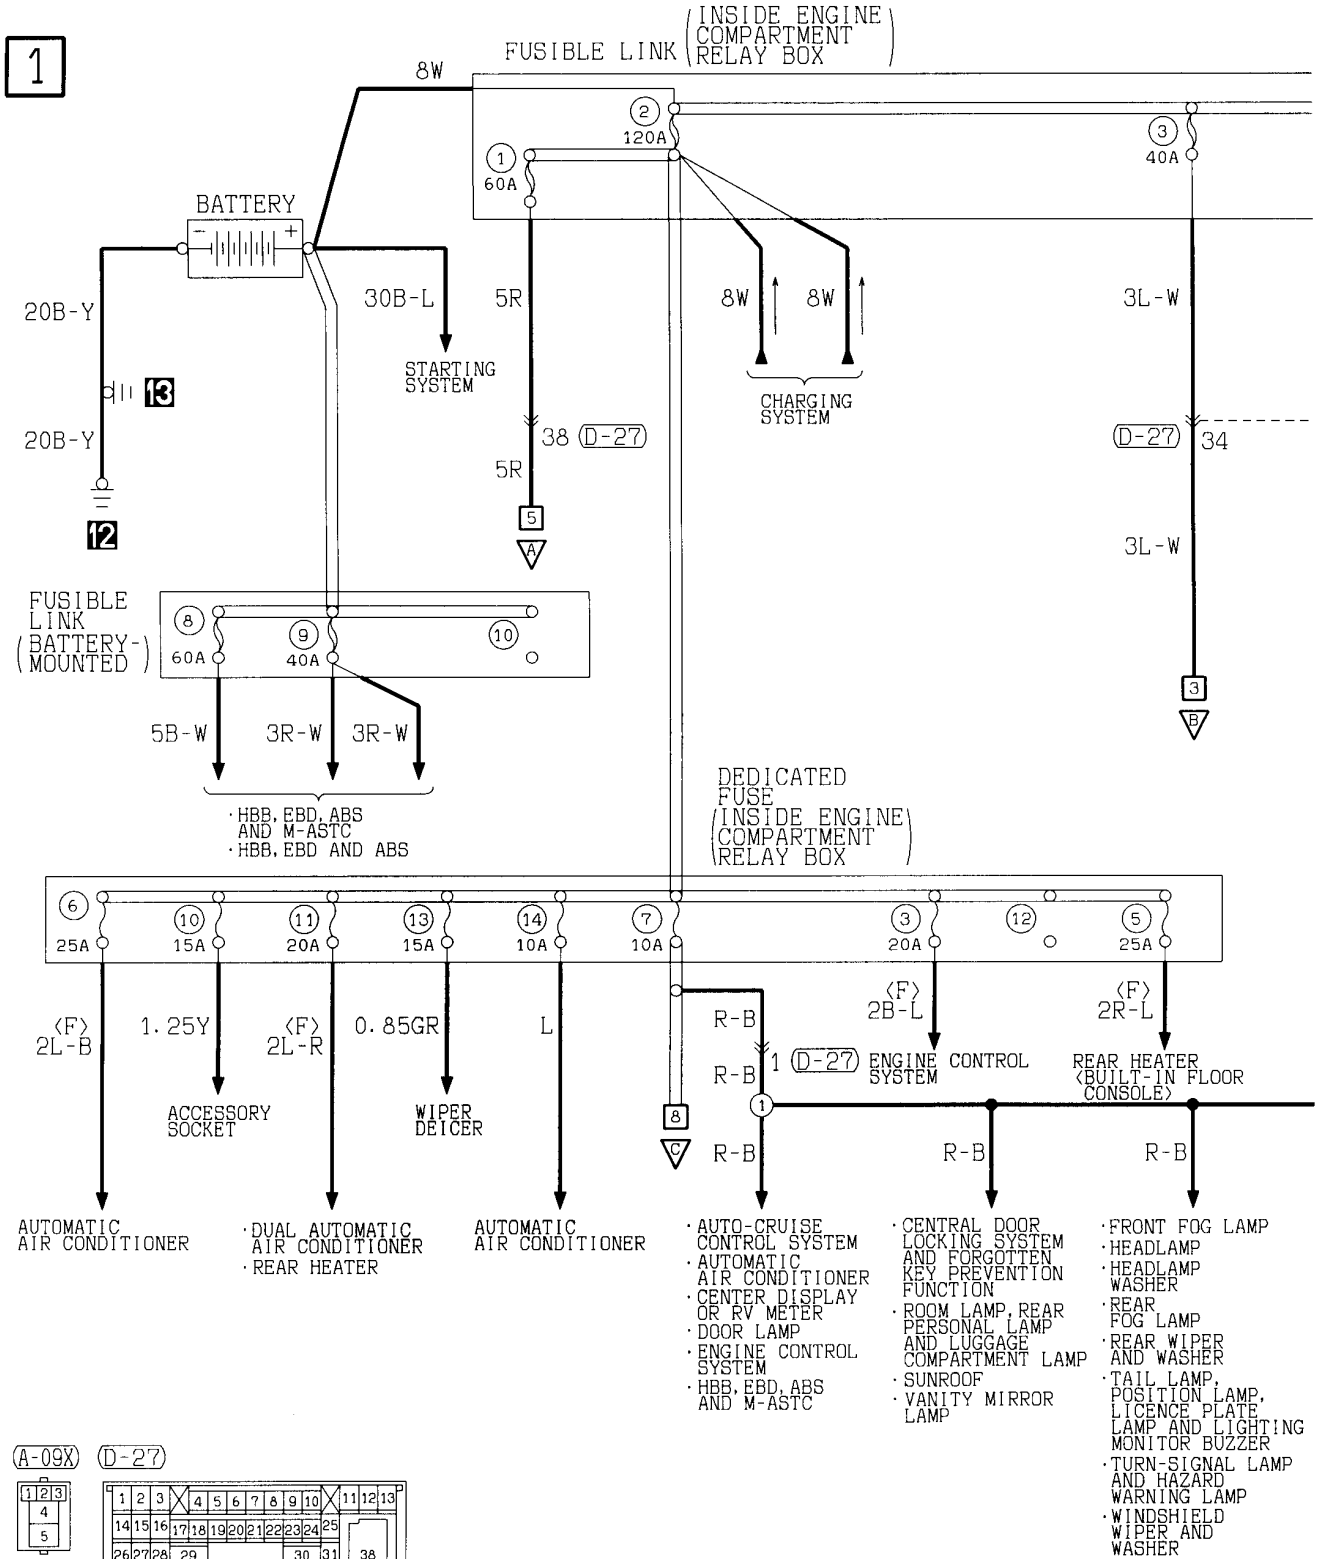

POWER DISTRIBUTION SYSTEM

Petrol <R.H. drive vehicles>