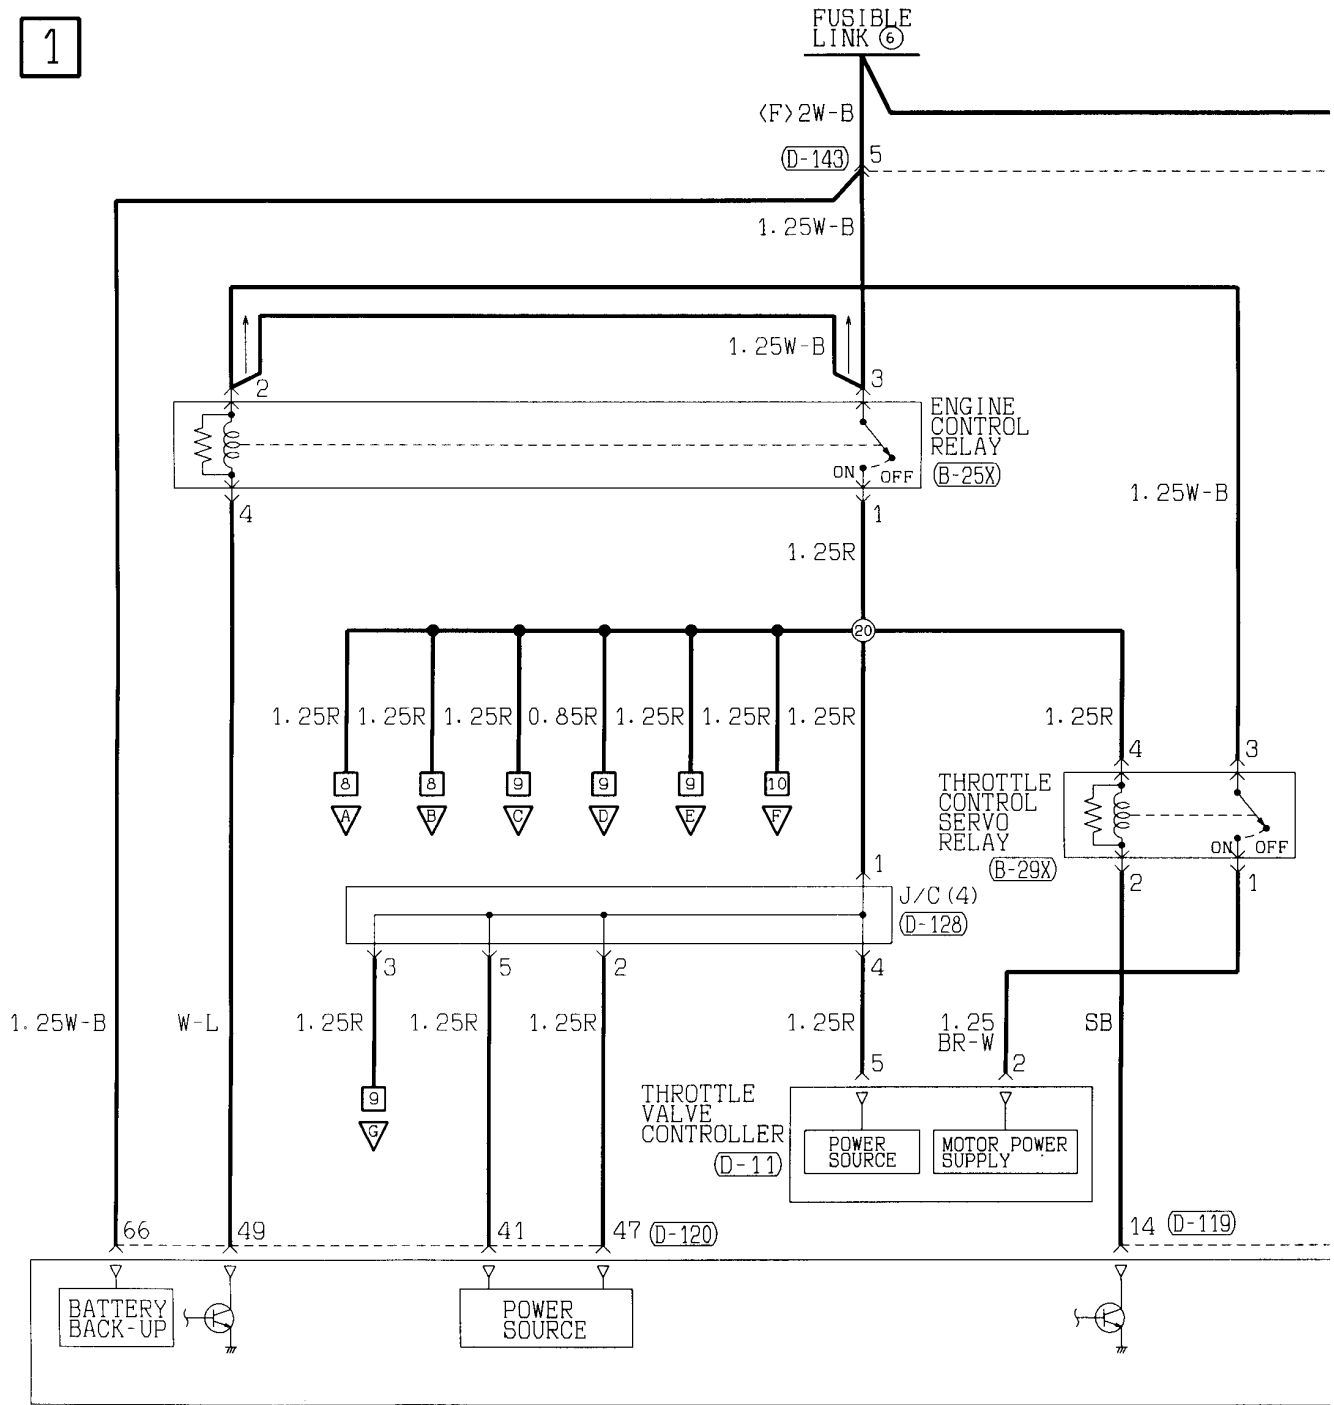

ENGINE CONTROL SYSTEM

6G7-GDI-A/T <R.H. drive vehicles>

1