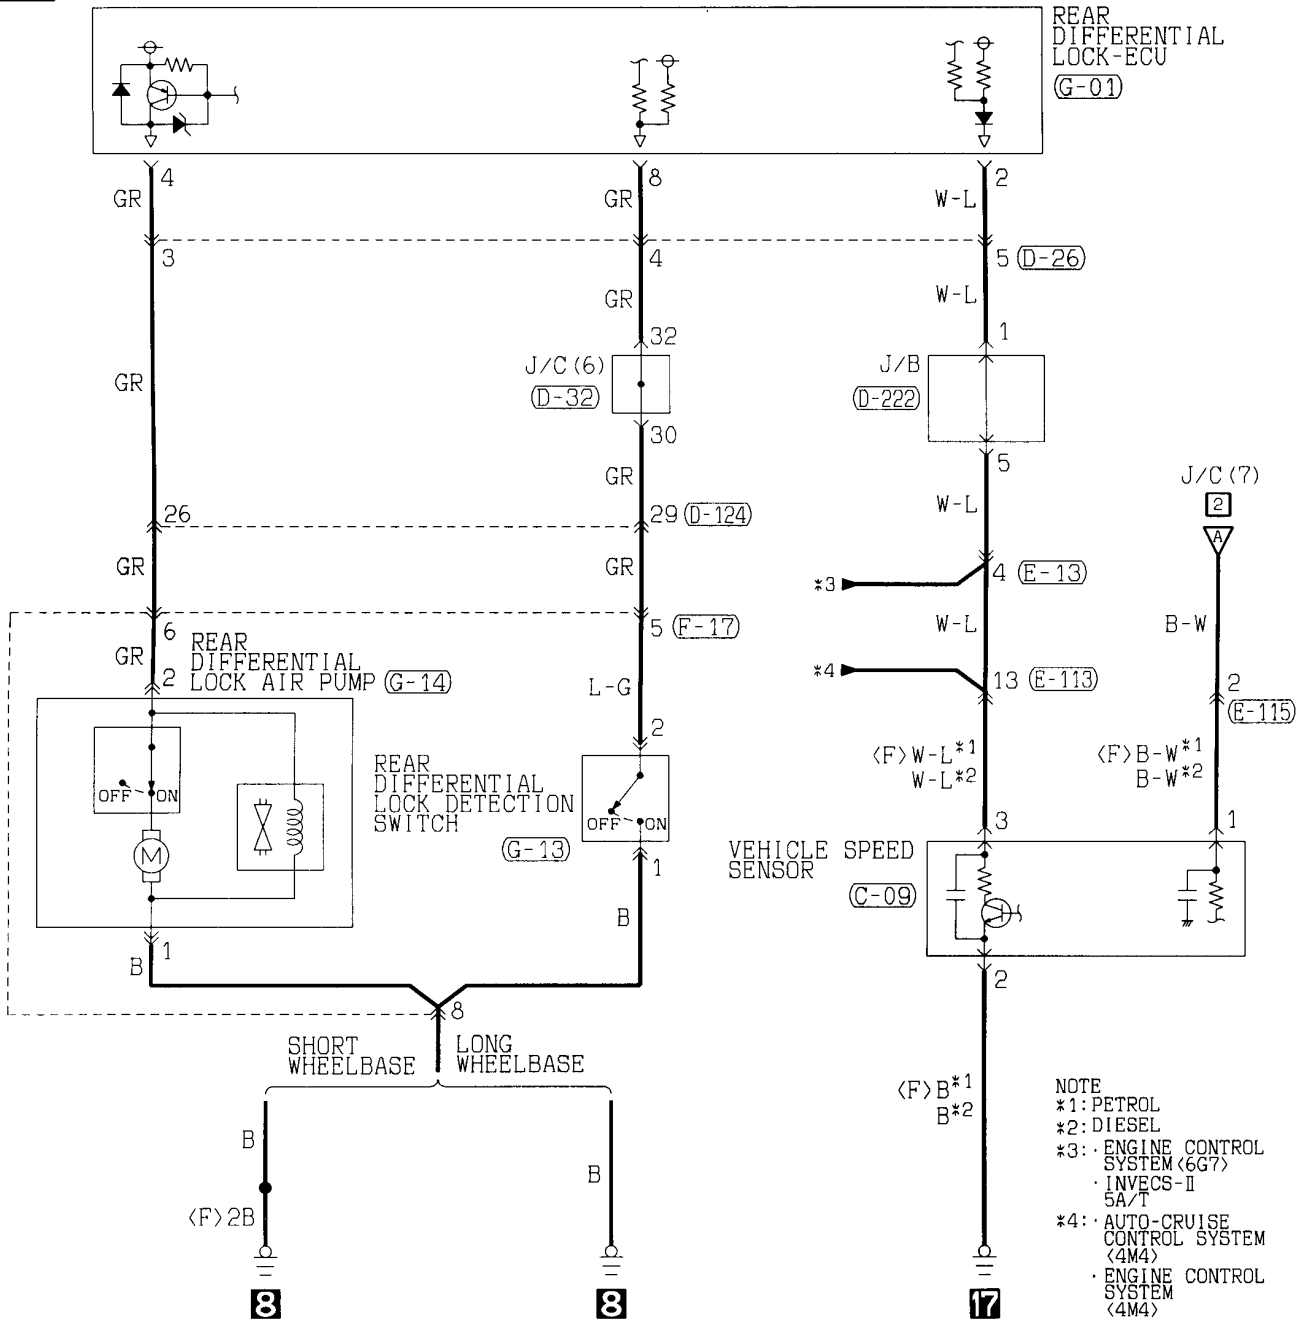

REAR DIFFERENTIAL LOCK SYSTEM <R.H. drive vehicles> (CONTINUED)

3