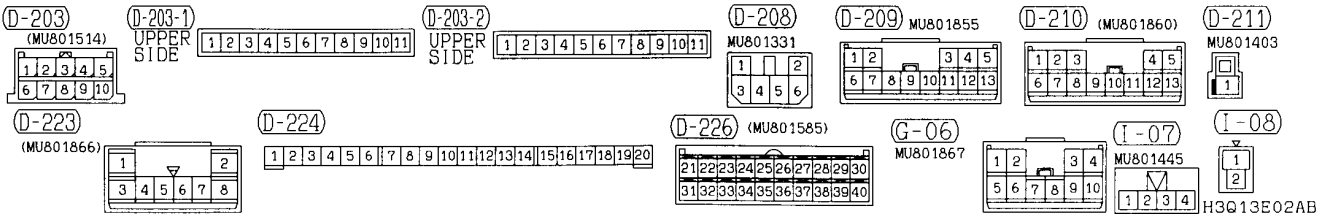

NOTE

1. *1: · AUTO-CRUISE CONTROL SYSTEM (6G7-GD1)
   - CENTER DISPLAY OR RV METER
   - ENGINE CONTROL SYSTEM (6G7-GD1)
   - ENGINE OIL LEVEL WARNING LAMP
   - REAR DIFFERENTIAL LOCK SYSTEM
   - SIDE STEP LAMP
2. *2: · ENGINE CONTROL SYSTEM
   - HBB, EBD AND ABS
   - METER AND GAUGE
   - REAR DIFFERENTIAL LOCK SYSTEM
   - ROOM LAMP, REAR PERSONAL LAMP AND LUGGAGE COMPARTMENT LAMP
3. SUPER SELECT 4WD II SYSTEM
   - SUPPLEMENTAL RESTRAINT SYSTEM (SRS)
4. *3: · CENTER DISPLAY OR RV METER