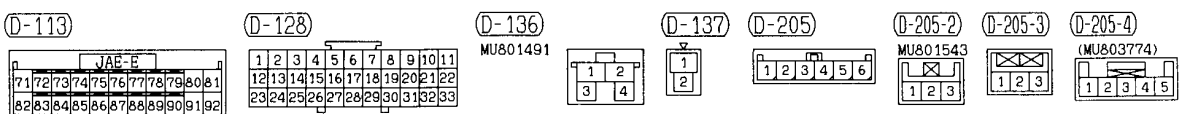

E-113

Refer to P. 3-492

E-114
 MU801361

1

G-02
 MU802753

1

4

Wire colour code
 B :Black LG:Light green G :Green L :Blue W :White Y :Yellow SB:Sky blue
 BR:Brown O :Orange GR:Gray R :Red P :Pink V :Violet