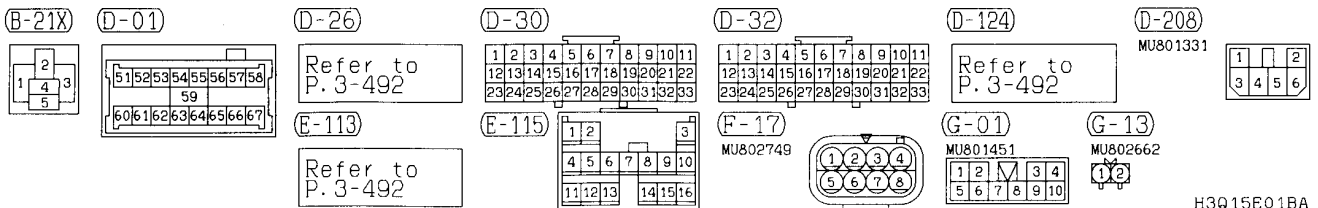

HBB, EBD AND ABS <Petrol (R.H. drive vehicles)> (CONTINUED)

3