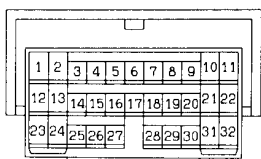

POWER WINDOWS <Short wheelbase models (L.H. drive vehicles)>
(CONTINUED)

3

(D-25)

(D-31)

(H-04)

(H-05)