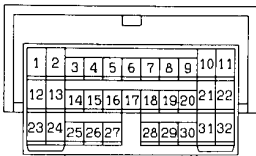

SIDE STEP LAMP <L.H. drive vehicles> (CONTINUED)