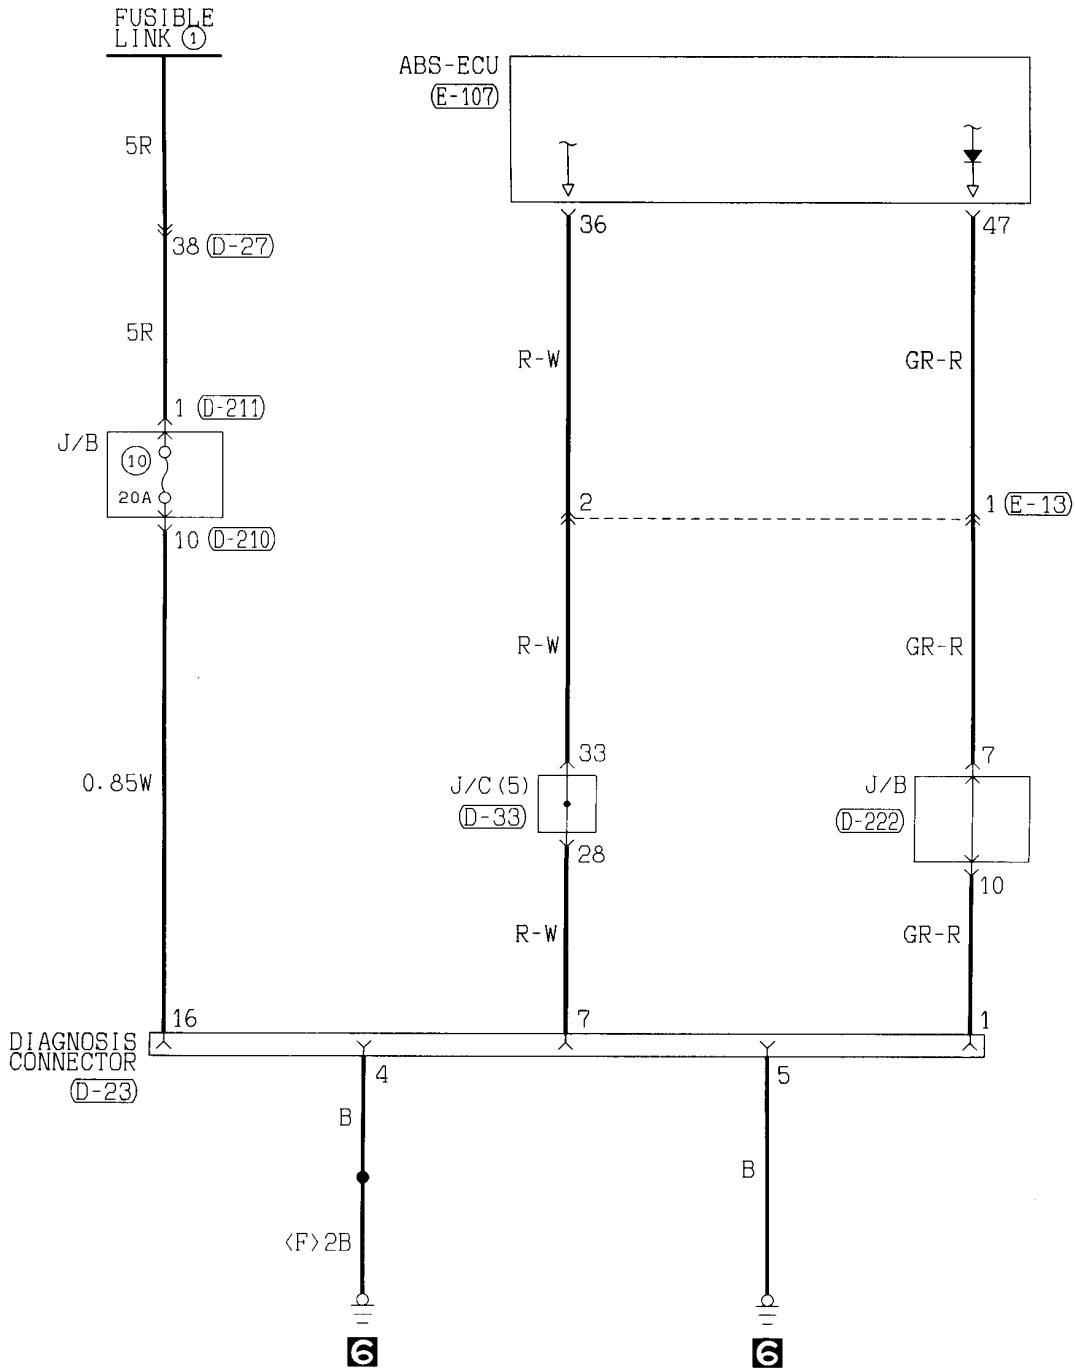

HBB, EBD AND ABS <Petrol (L.H. drive vehicles)> (CONTINUED)

7

(D-27) Refer to P. 3-492

(E-13) Refer to P. 3-492

Wire colour code
B : Black LG : Light green G : Green L : Blue
BR : Brown O : Orange GR : Gray R : Red
W : White SB : Sky blue P : Pink Y : Yellow
V : Violet