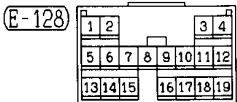

SUPER SELECT 4WD II SYSTEM <L.H. drive vehicles> (CONTINUED)