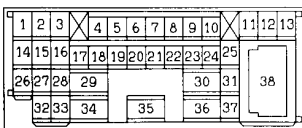

P : Pink

V : Violet

H3Q12E03BB

DUAL MANUAL AIR CONDITIONER <Diesel (L.H. drive vehicles)> (CONTINUED)

5

(D-27)

(D-30)

(D-123)