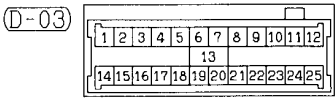

2

1. NOTE
2. *1: PETROL
   - *2: DIESEL
   - *3: AUTO-CRUISE CONTROL SYSTEM
   - ENGINE CONTROL SYSTEM
   - FRONT FOG LAMP
   - HEADLAMP
   - HEADLAMP WASHER
   - INVECS-II 5A/T
   - METER AND GAUGE
   - REAR DIFFERENTIAL LOCK SYSTEM
   - REAR FOG LAMP
   - REAR WIPER AND WASHER
   - TAIL LAMP, POSITION LAMP, LICENCE PLATE LAMP AND LIGHTING MONITOR BUZZER
   - TURN-SIGNAL LAMP AND HAZARD WARNING LAMP
   - WINDSHIELD WIPER AND WASHER
   - BACK-UP LAMP
   - CENTER DISPLAY OR RV METER
   - HBB, EBD, ABS AND M-ASTC
   - INVECS-II 5A/T
   - REAR WIPER AND WASHER

D-27

Refer to P. 3-492