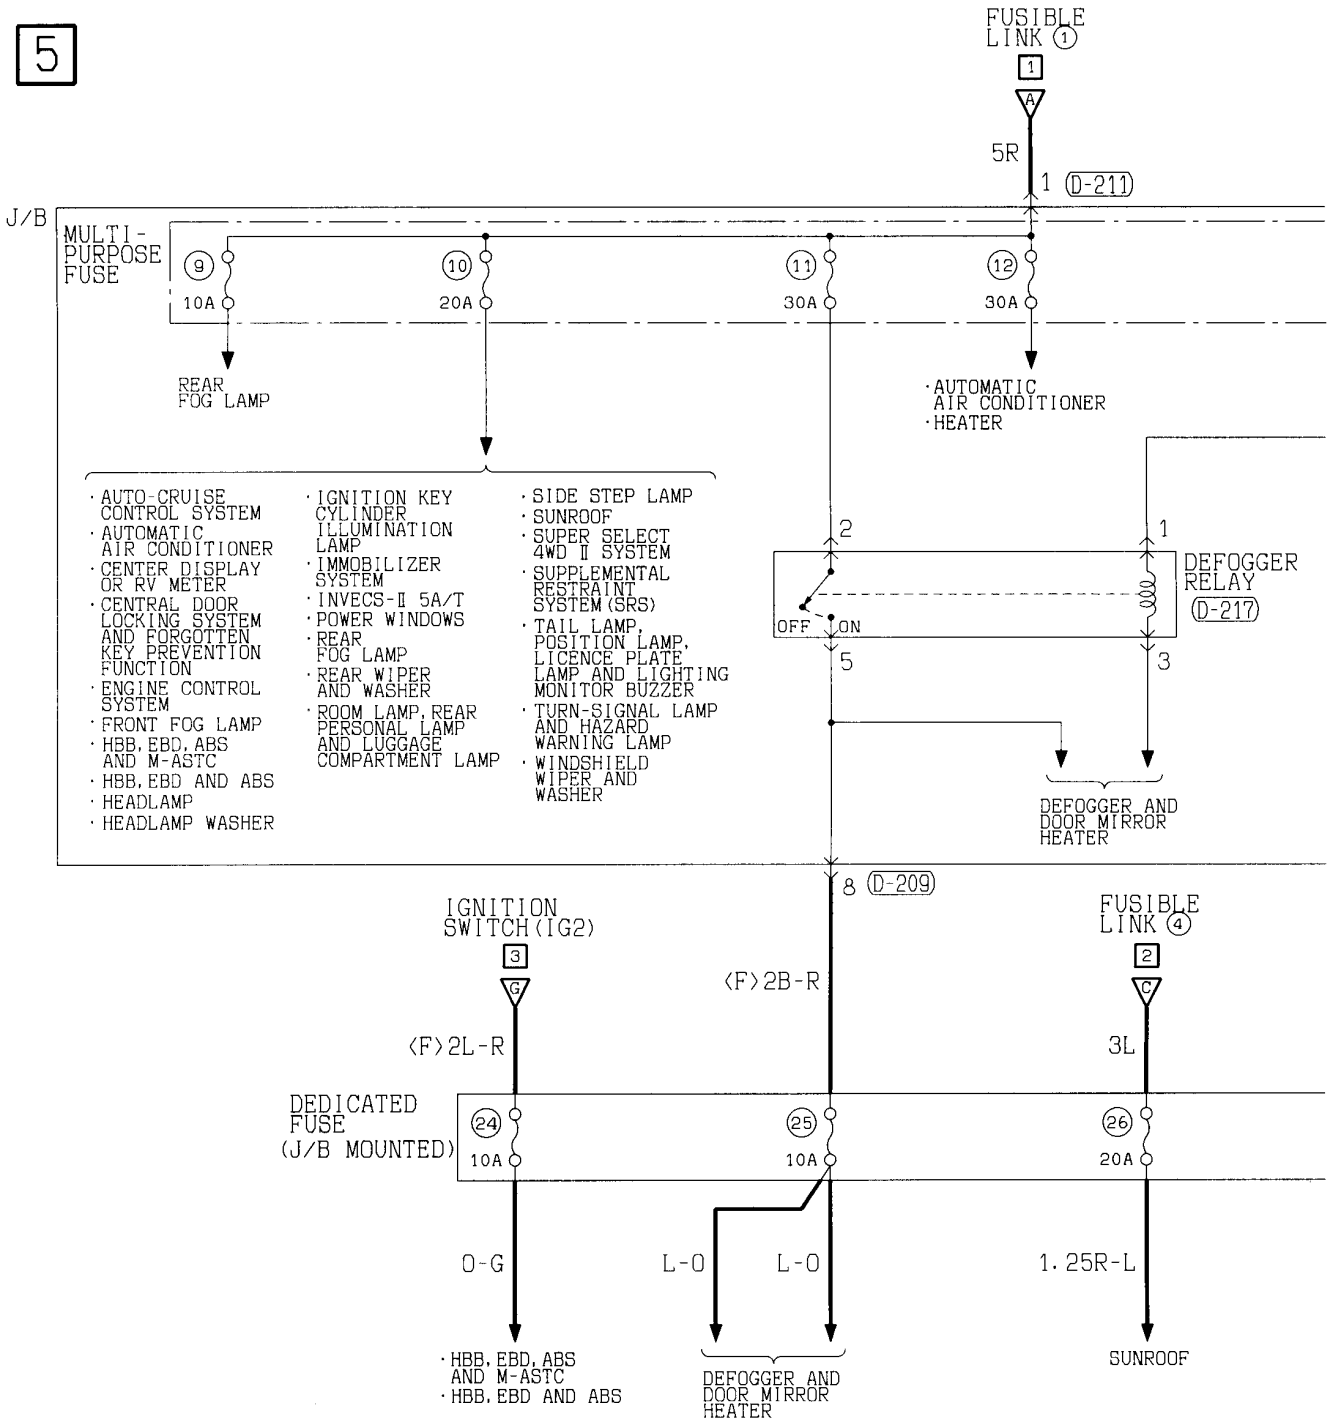

POWER DISTRIBUTION SYSTEM <Petrol (L.H. drive vehicles)> (CONTINUED)

5

(D-27)

(D-208)

MU801331

(D-209)

MU801855

(D-210)

(MU801860)

(D-211)

MU801403

(D-213)

MU801847

(D-217)