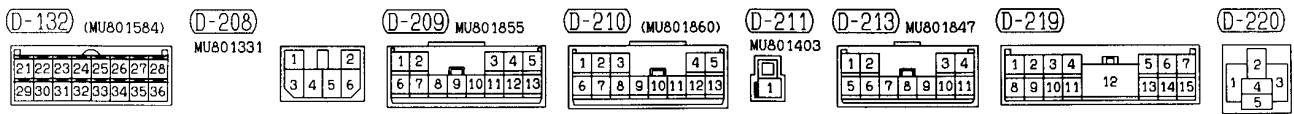

1	2	3	4	5	6	7	8	9	10	11
12	13	14	15	16	17	18	19	20	21	22
23	24	25	26	27	28	29	30	31	32	33

1	2	3	4
---	---	---	---

1	2	3	4	5	6	7	8	9	10
11	12	13	14	15	16	17	18	19	20

2

Wire colour code
 B :Black LG:Light green G :Green L :Blue W :White Y :Yellow SB:Sky blue
 BR:Brown O :Orange GR:Gray R :Red P :Pink V :Violet