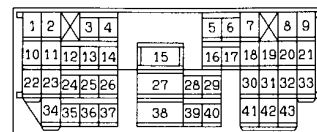

SIDE STEP LAMP <L.H. drive vehicles> (CONTINUED)

D-15

D-23 FRONT SIDE

D-226 (MU801585)

D-26

D-124

SIDE STEP LAMP

R.H. drive vehicles