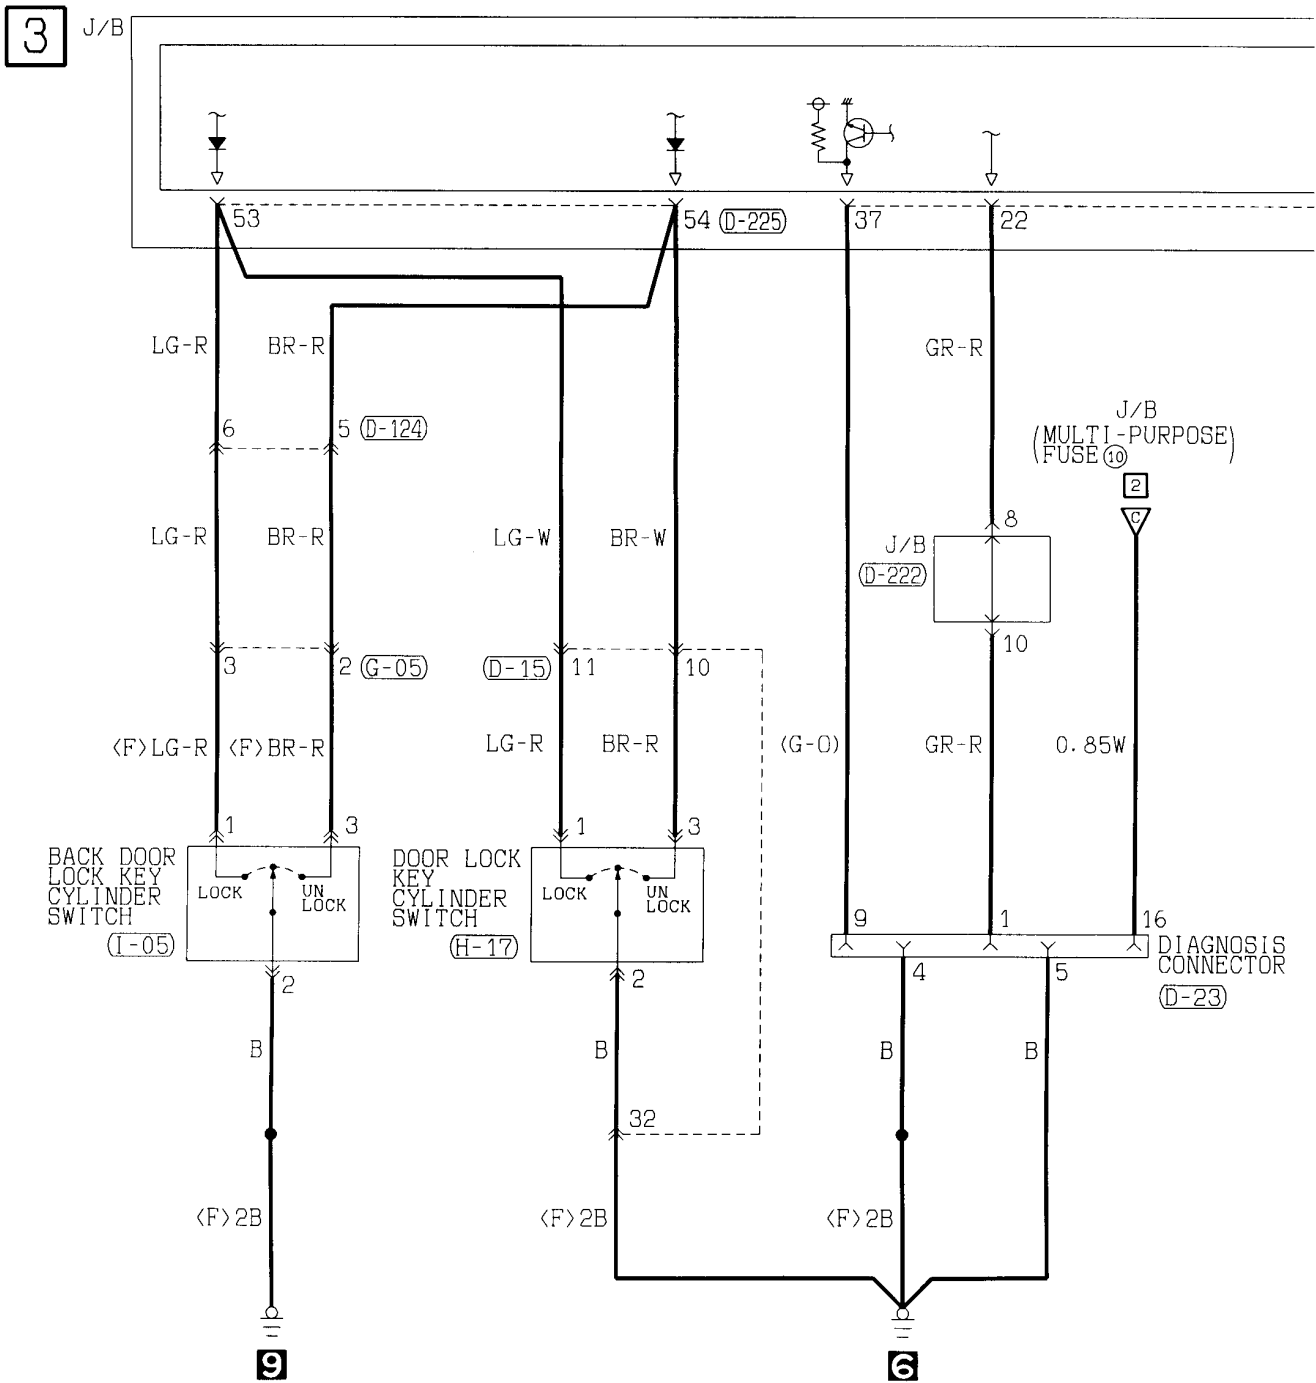

SIDE STEP LAMP <L.H. drive vehicles> (CONTINUED)

D-15

D-23 FRONT SIDE

D-26

D-124