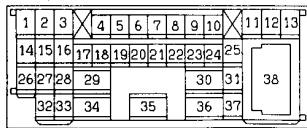

DUAL AUTOMATIC AIR CONDITIONER

6G7 <L.H. drive vehicles>

1

(D-09)

(D-17)

(D-27)

(D-31)

(D-32)

(D-33)