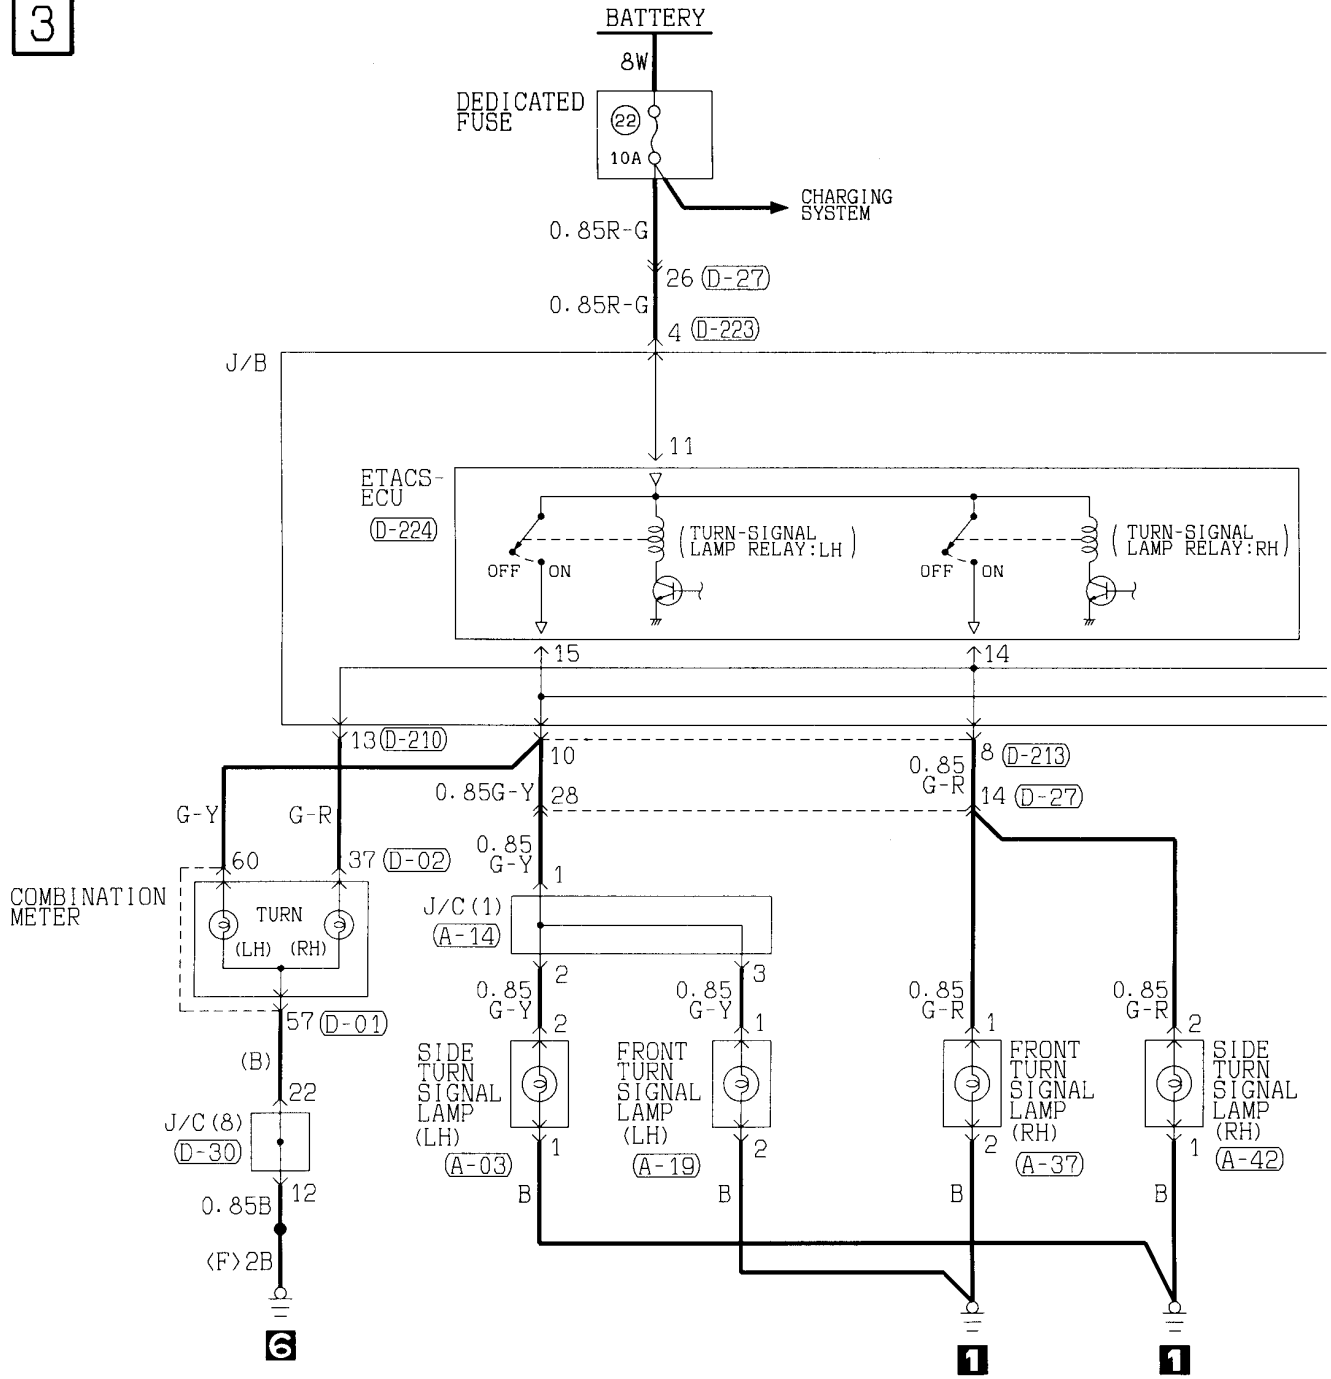

CENTRAL DOOR LOCKING SYSTEM AND FORGOTTEN KEY PREVENTION FUNCTION <L.H. drive vehicles with keyless entry system> (CONTINUED)

3