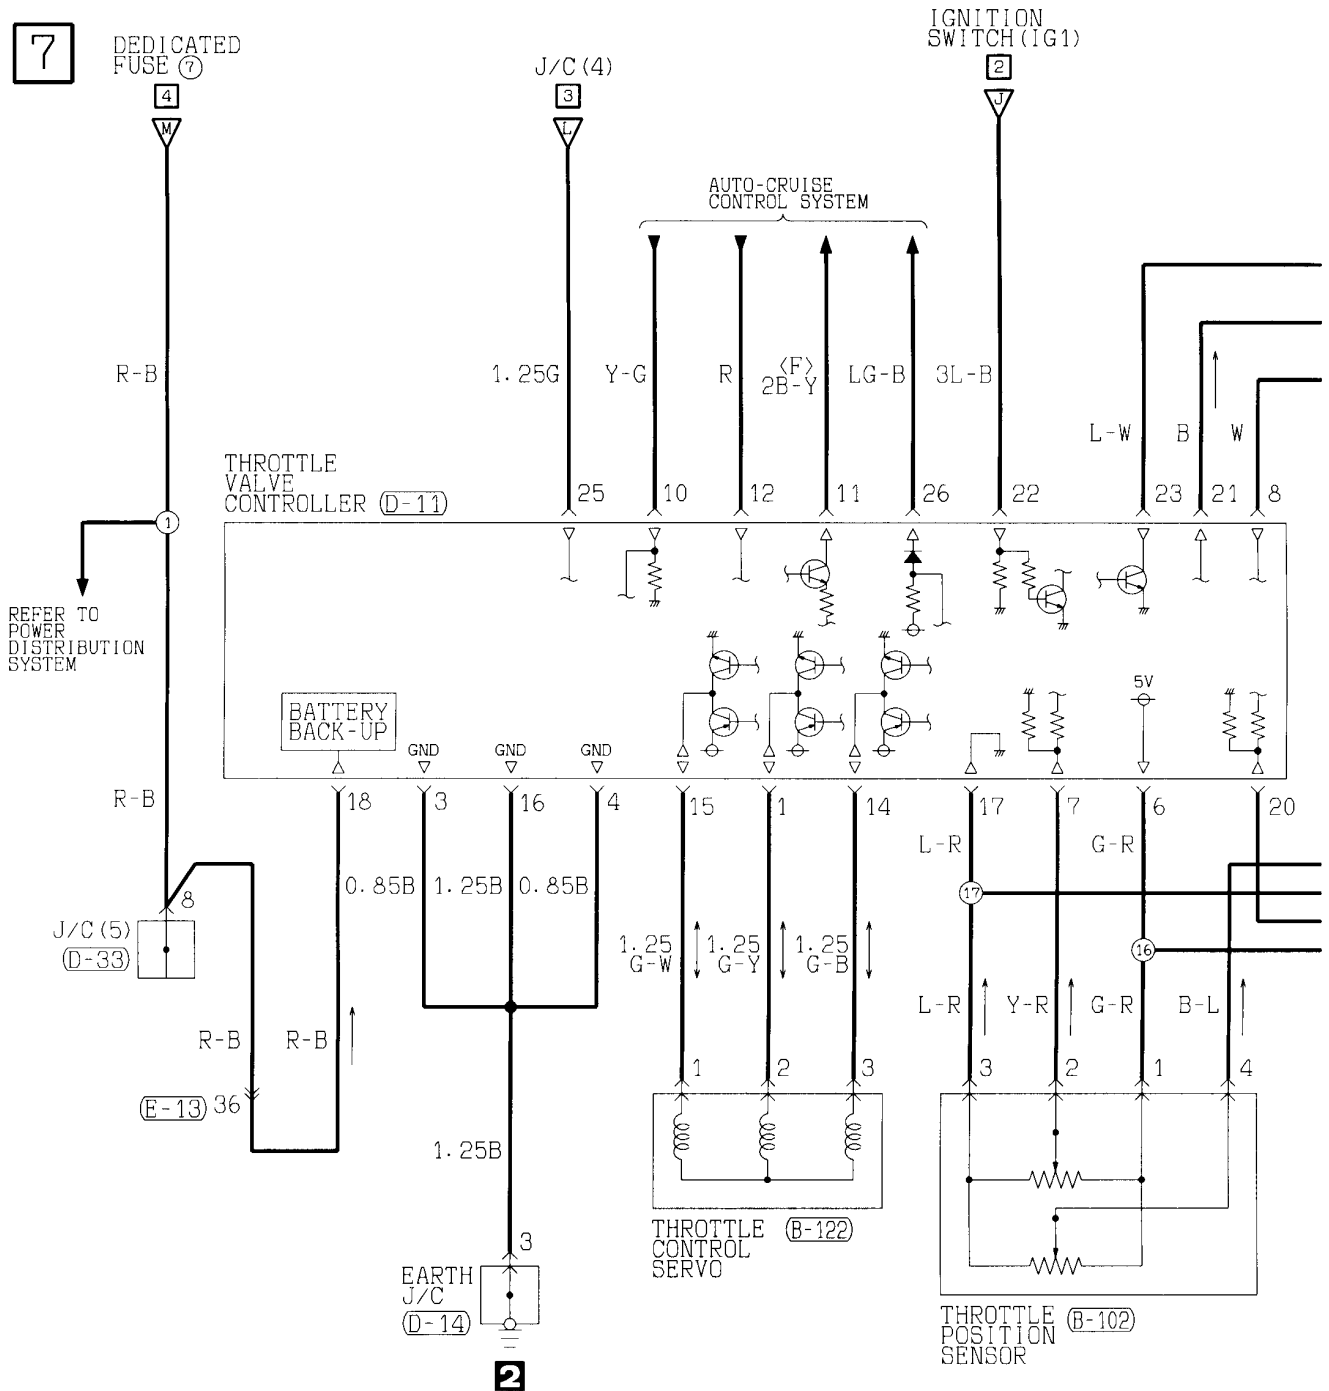

ENGINE CONTROL SYSTEM <6G7-GDI-A/T (R.H. drive vehicles)> (CONTINUED)