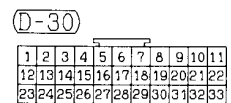

FRONT FOG LAMP <R.H. drive vehicles> (CONTINUED)