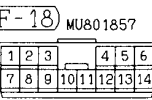

RADIO AND TAPE PLAYER

R.H. drive vehicles