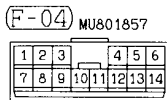

RADIO AND TAPE PLAYER

R.H. drive vehicles