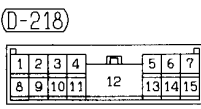

Wire colour code
B : Black LG : Light green G : Green L : Blue
BR : Brown O : Orange GR : Gray R : Red
W : White SB : Sky blue P : Pink Y : Yellow
V : Violet