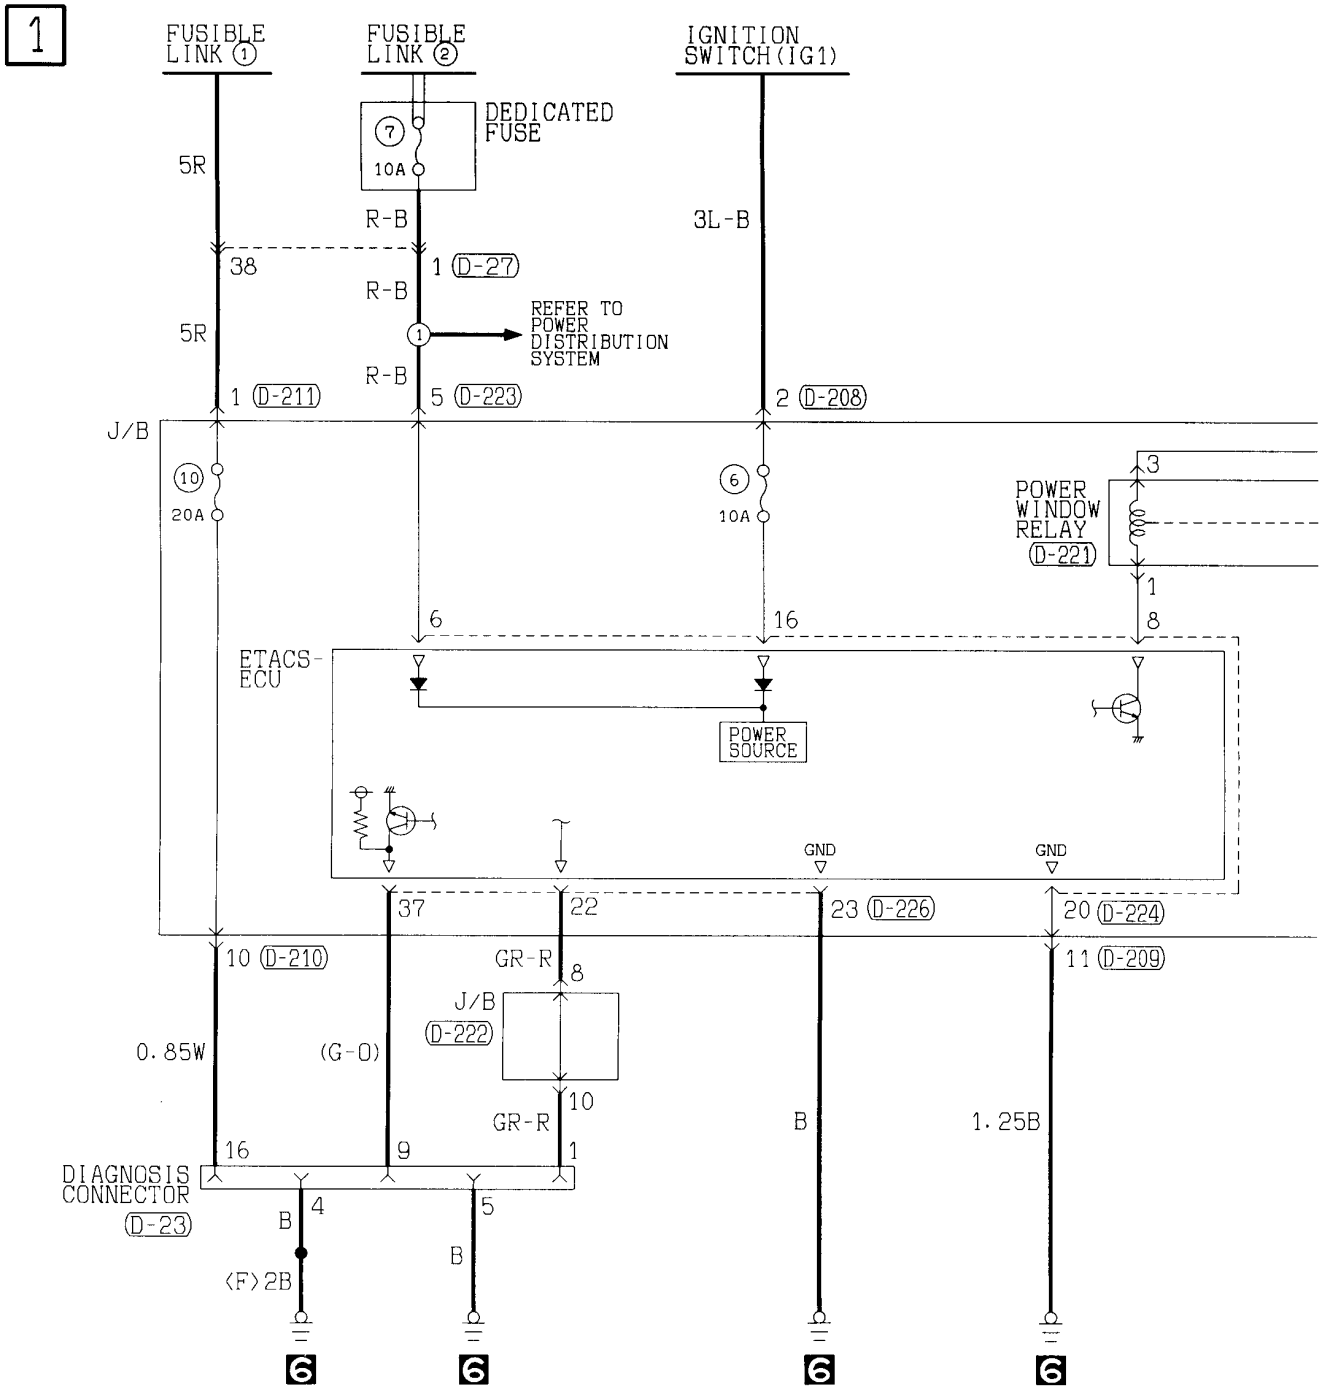

POWER WINDOWS

Long wheelbase models <R.H. drive vehicles>