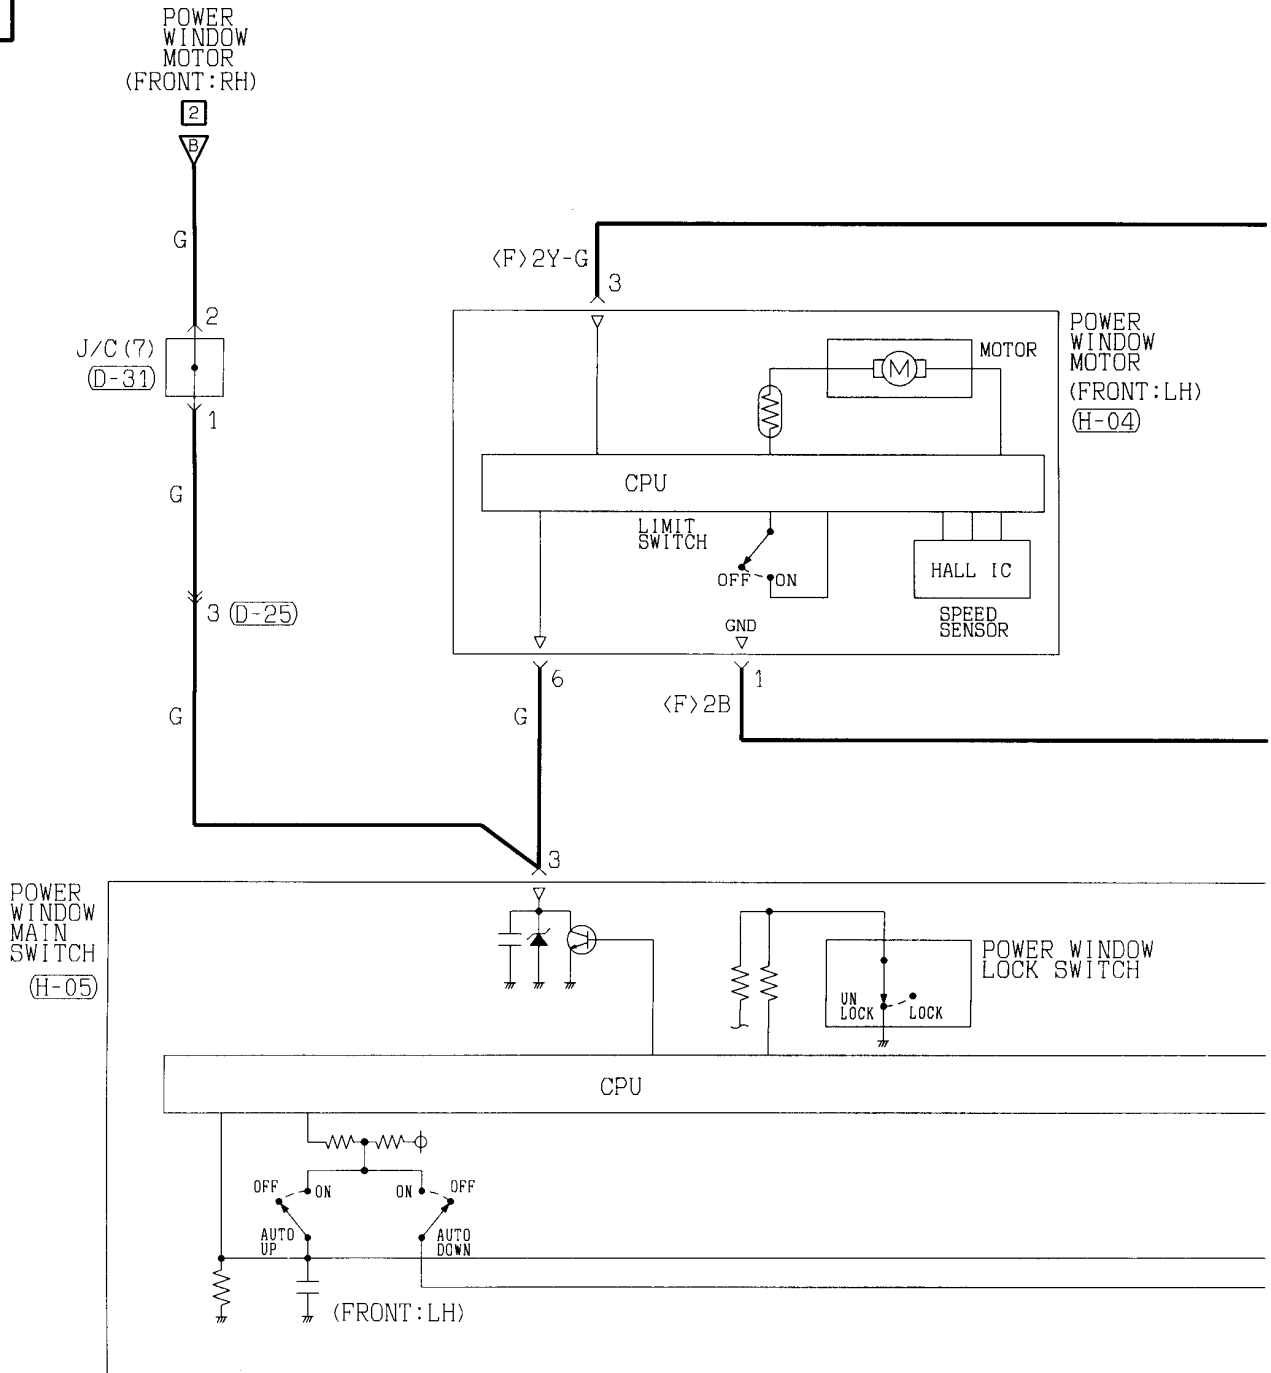

POWER WINDOWS <Short wheelbase models (L.H. drive vehicles)>
(CONTINUED)

3

(D-25)

(D-31)

(H-04)

(H-05)