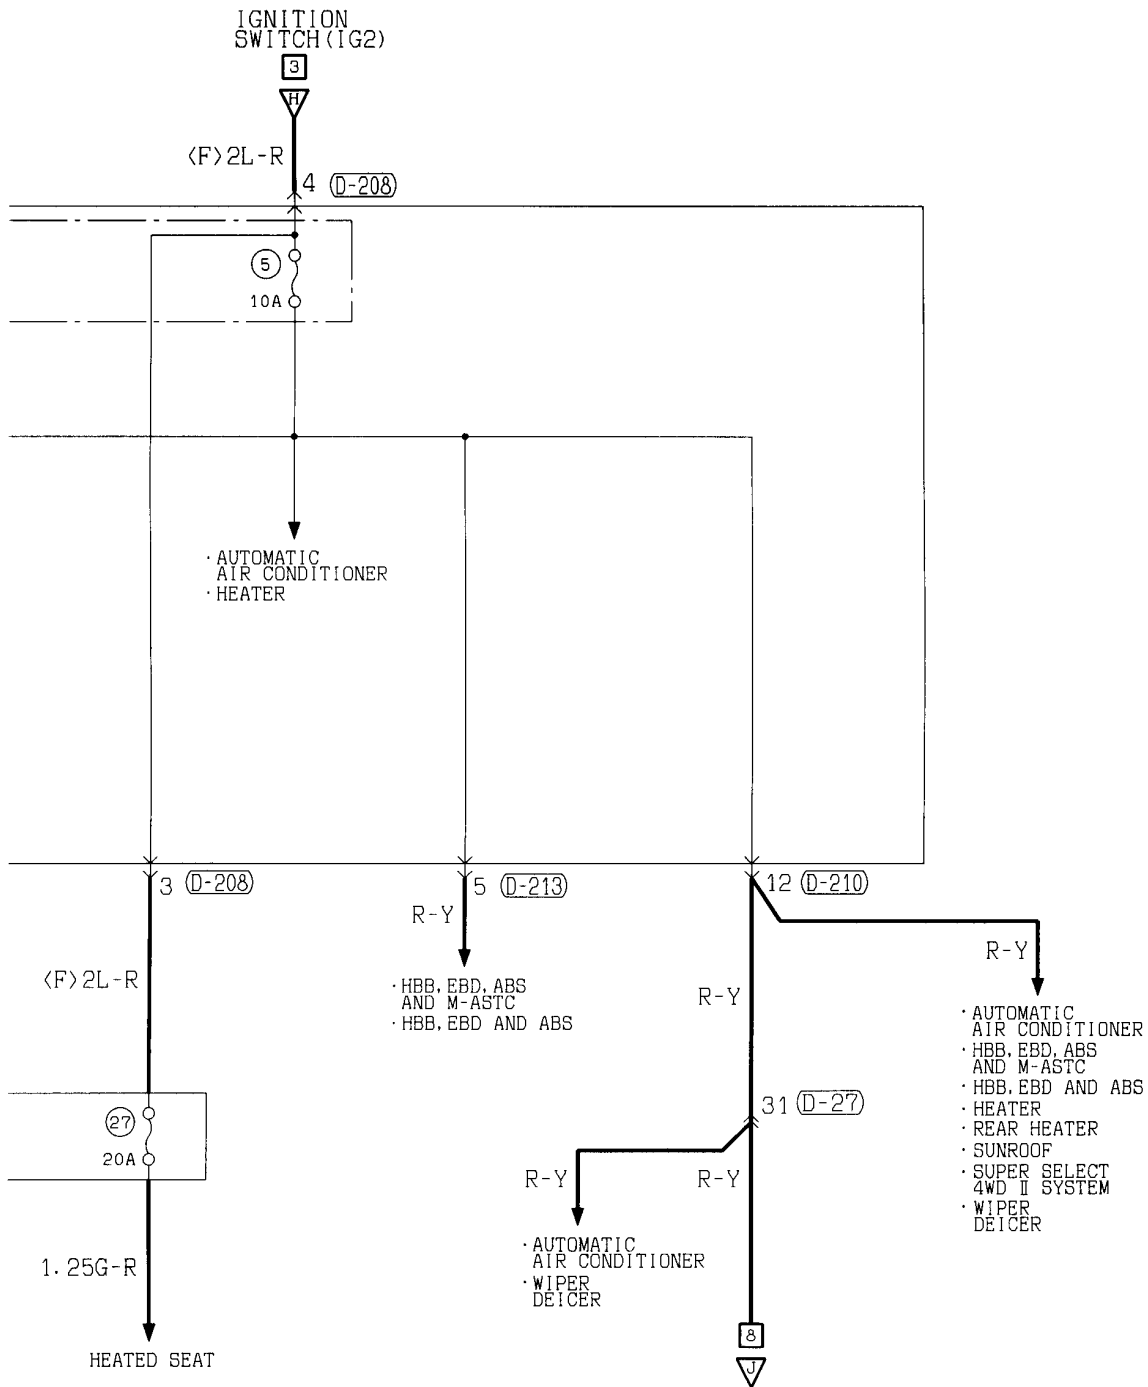

(D-211)

MU801403

(D-213)

MU801847

(D-217)

6

Wire colour code
 B :Black LG:Light green G :Green L :Blue W :White Y :Yellow SB:Sky blue
 BR:Brown O :Orange GR:Gray R :Red P :Pink V :Violet

POWER DISTRIBUTION SYSTEM <Petrol (L.H. drive vehicles)> (CONTINUED)