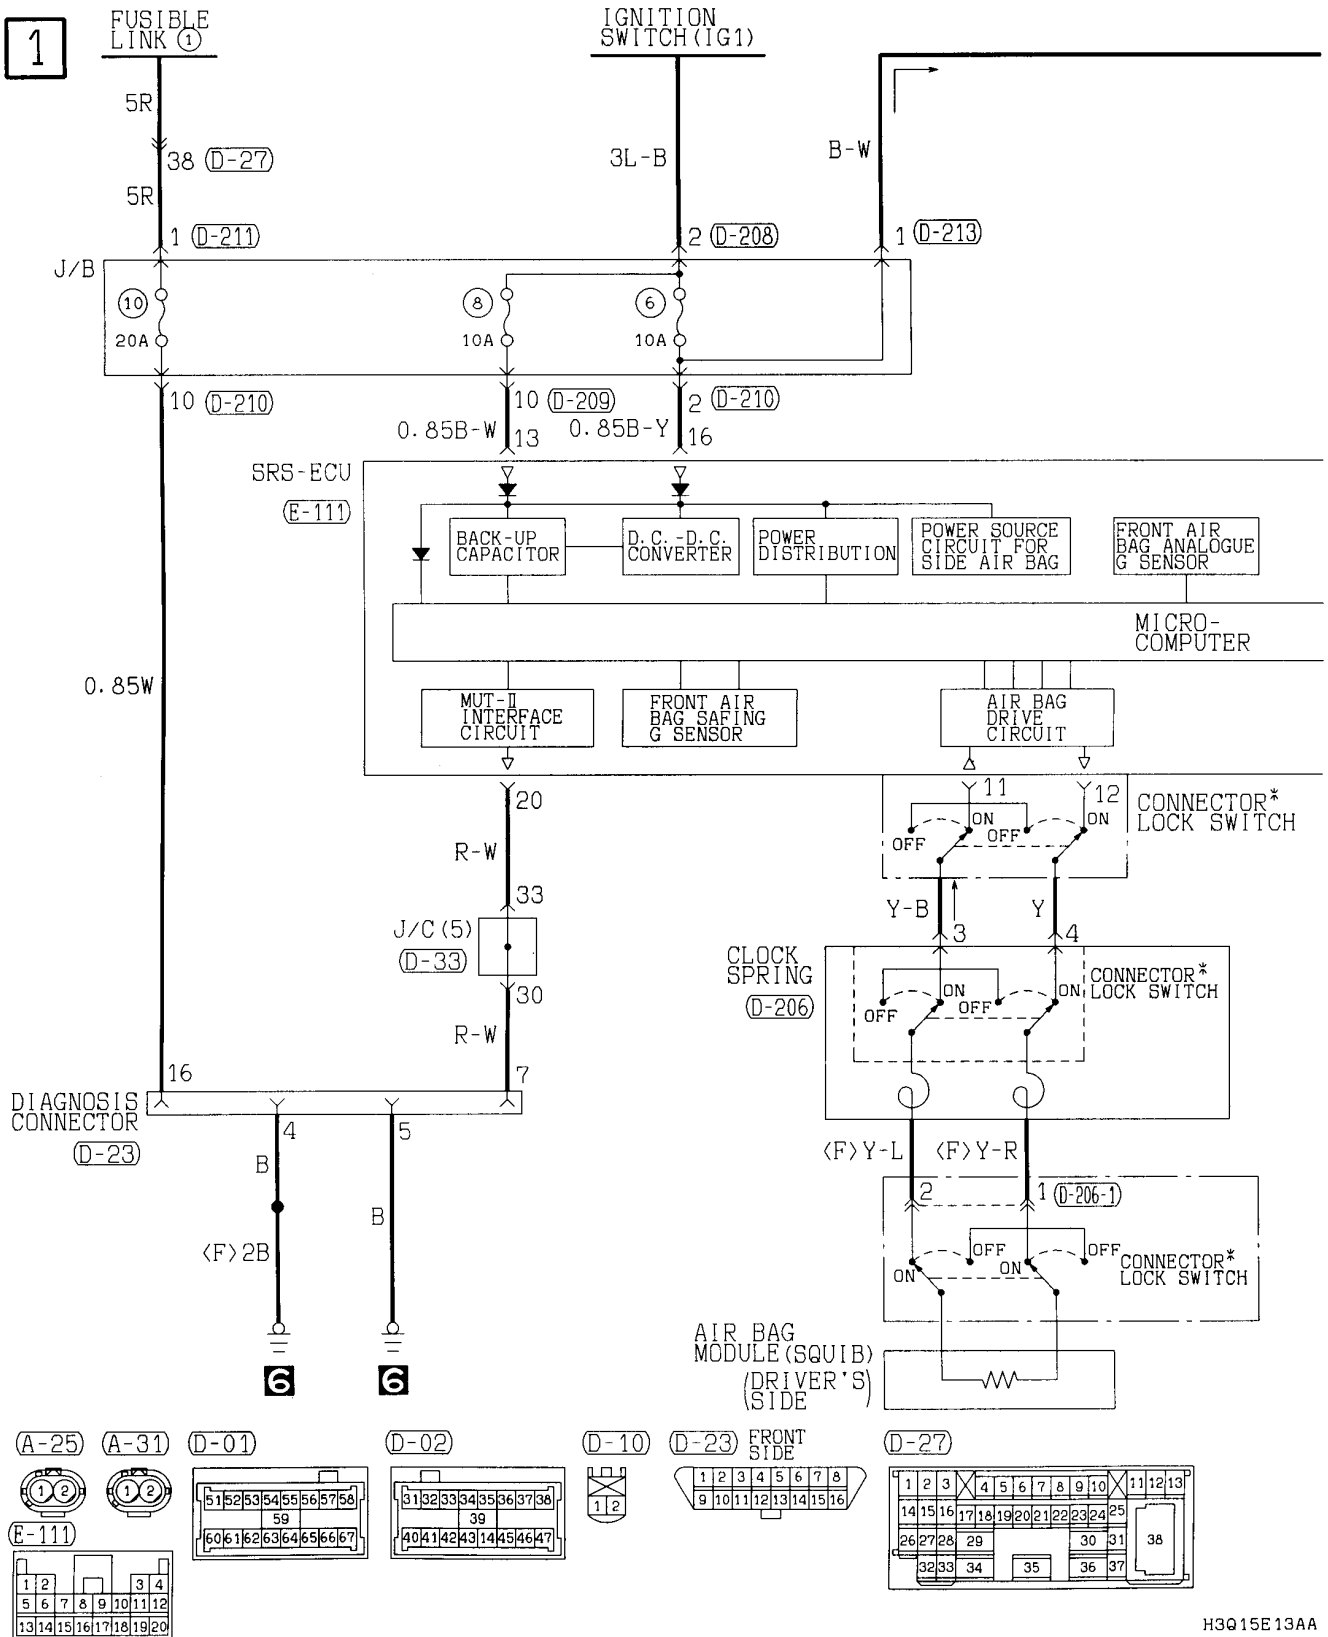

SUPPLEMENTAL RESTRAINT SYSTEM (SRS)

R.H. drive vehicles