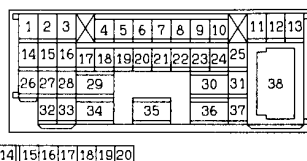

(D-224) 1 2 3 4 5 6 7 8 9 10 11 12 13 14 15 16 17 18 19 20