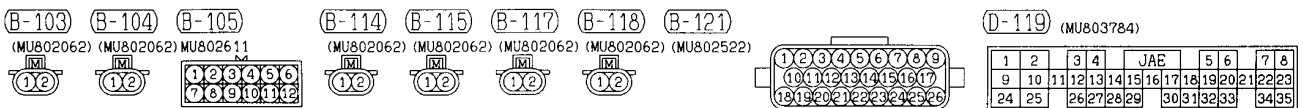

ENGINE CONTROL SYSTEM <6G7-GDI-A/T (R.H. drive vehicles)> (CONTINUED)

5

7