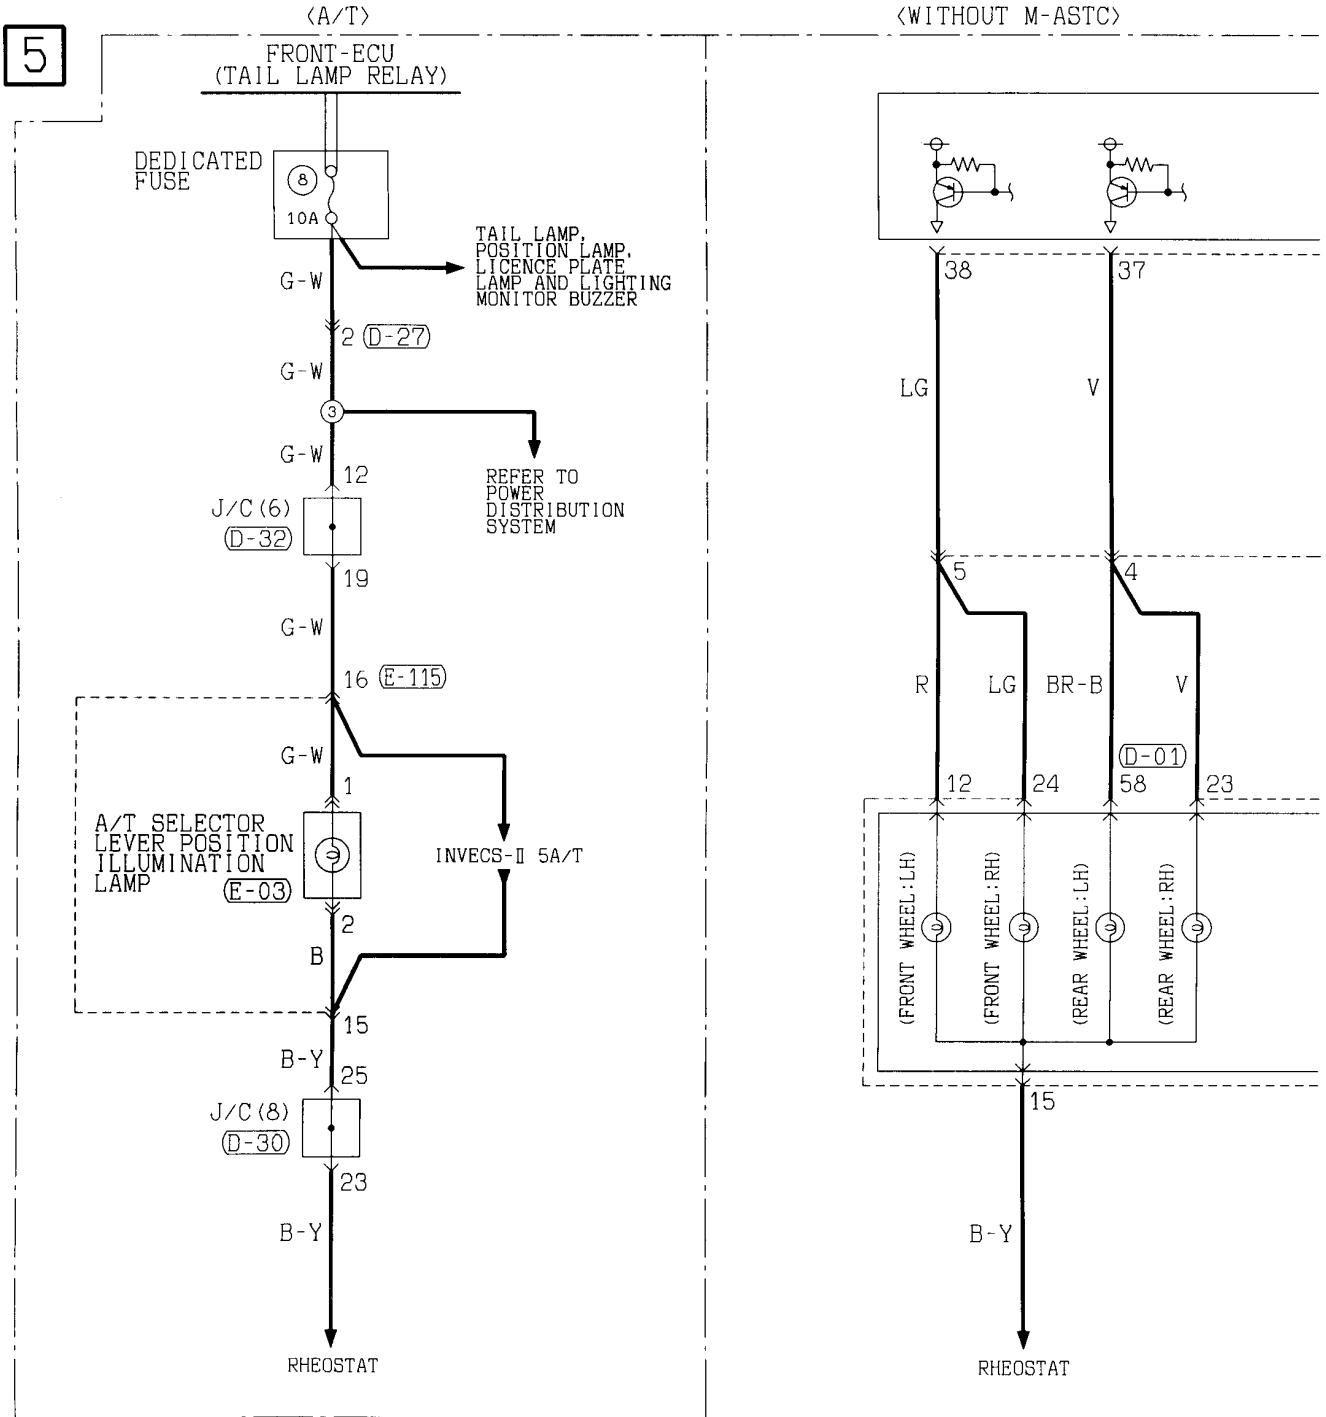

SUPER SELECT 4WD II SYSTEM <R.H. drive vehicles> (CONTINUED)