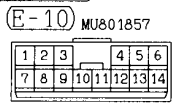

AUTO-CRUISE CONTROL SYSTEM <6G7-M/T (L.H. drive vehicles)> (CONTINUED)