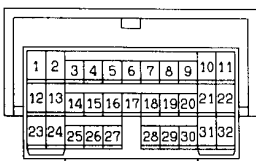

SIDE STEP LAMP

R.H. drive vehicles