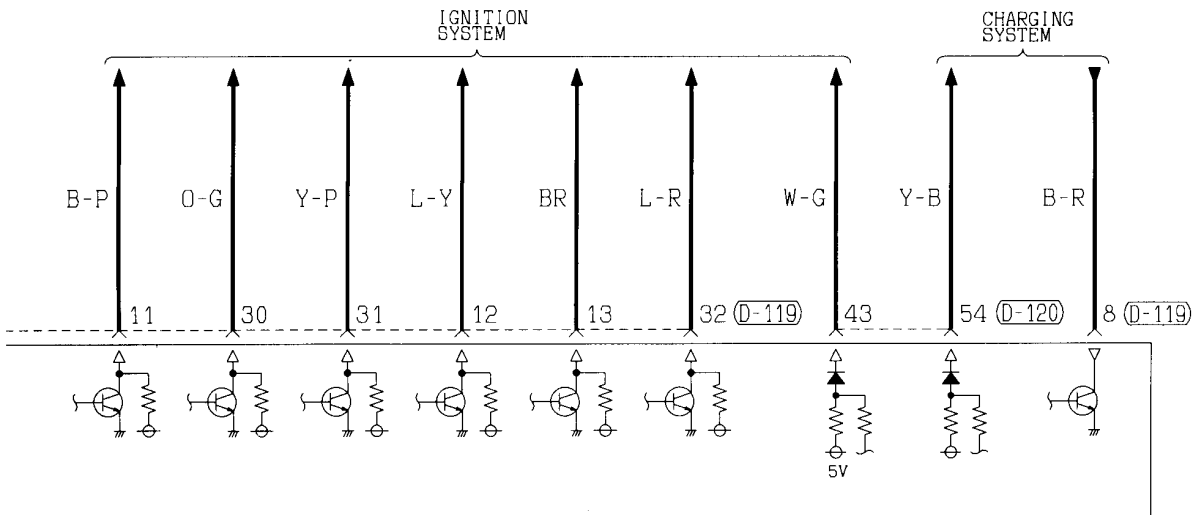

ENGINE CONTROL SYSTEM <6G7-GDI-A/T (R.H. drive vehicles)> (CONTINUED)

5

7

6

(D-120) (MU803781)

41	42	43	JAE	44	45	46
47	48	49	50	51	52	53
54	55	56	57	58	59	60
61	62	63	64	65	66	

Wire colour code
 B :Black LG:Light green G :Green L :Blue W :White Y :Yellow SB:Sky blue
 BR:Brown O :Orange GR:Gray R :Red P :Pink V :Violet