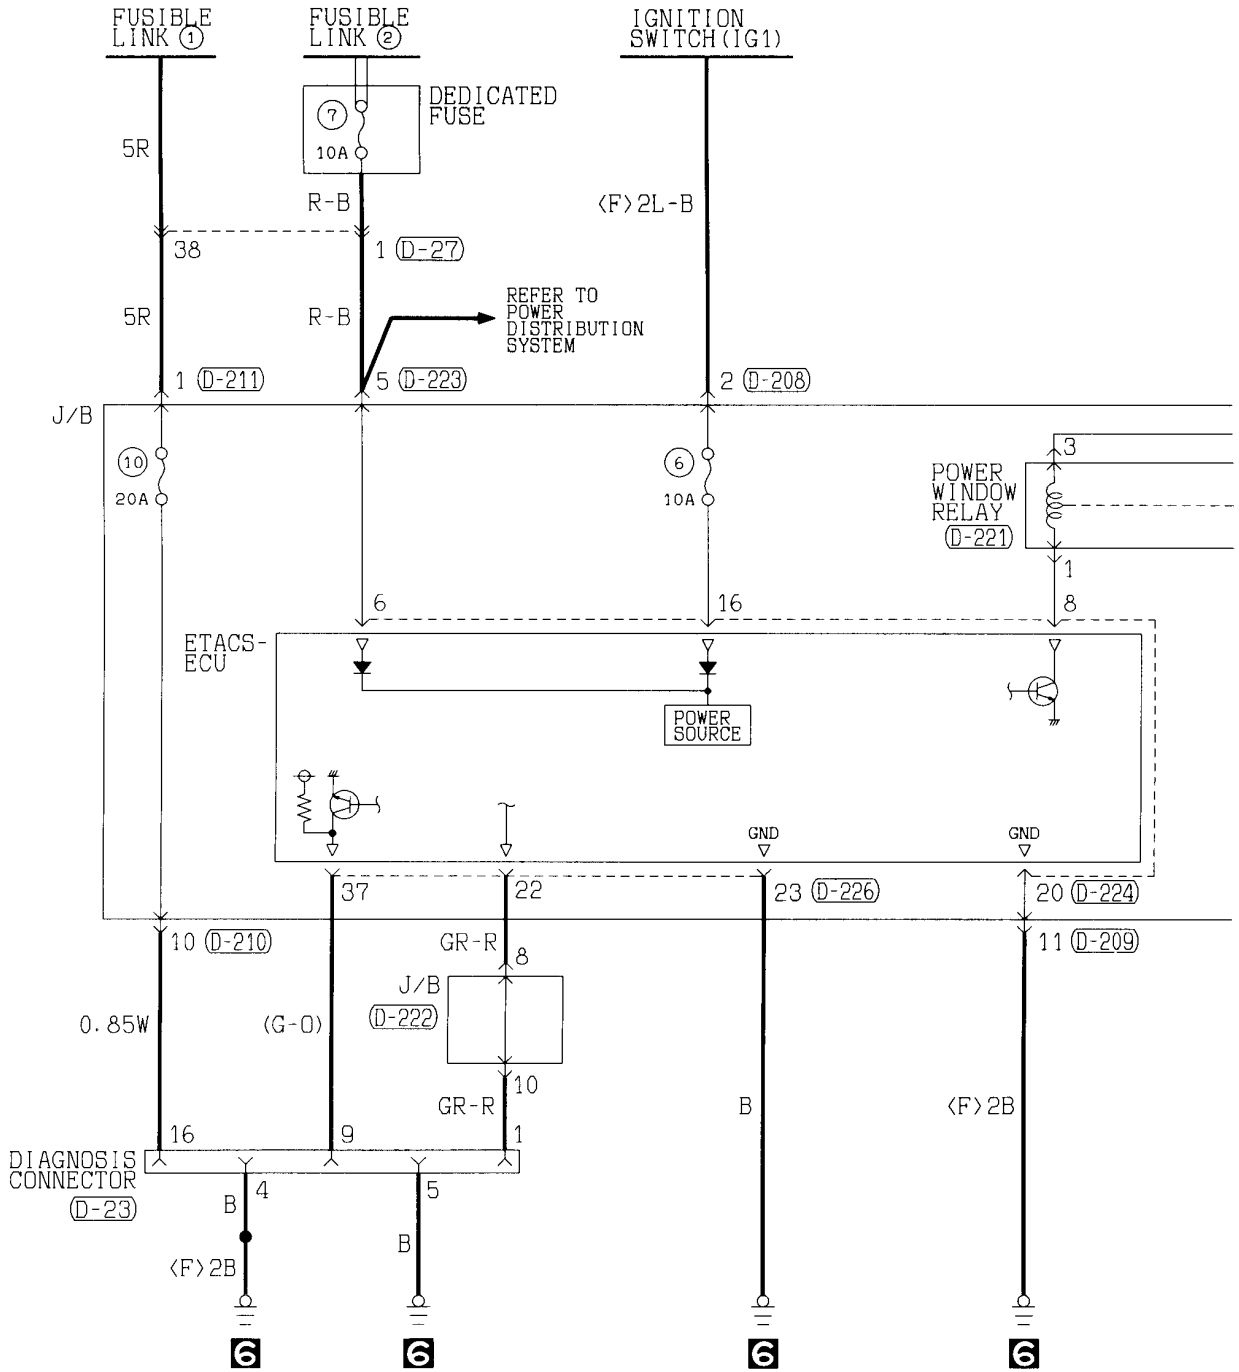

POWER WINDOWS

Long wheelbase models <L.H. drive vehicles>

1

D-23 FRONT SIDE

D-27

D-208 MU801331

D-209 MU801855