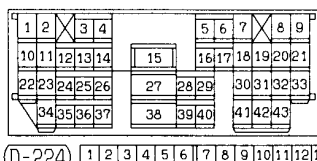

(D-224) 1 2 3 4 5 6 7 8 9 10 11 12 13 14 15 16 17 18 19 20