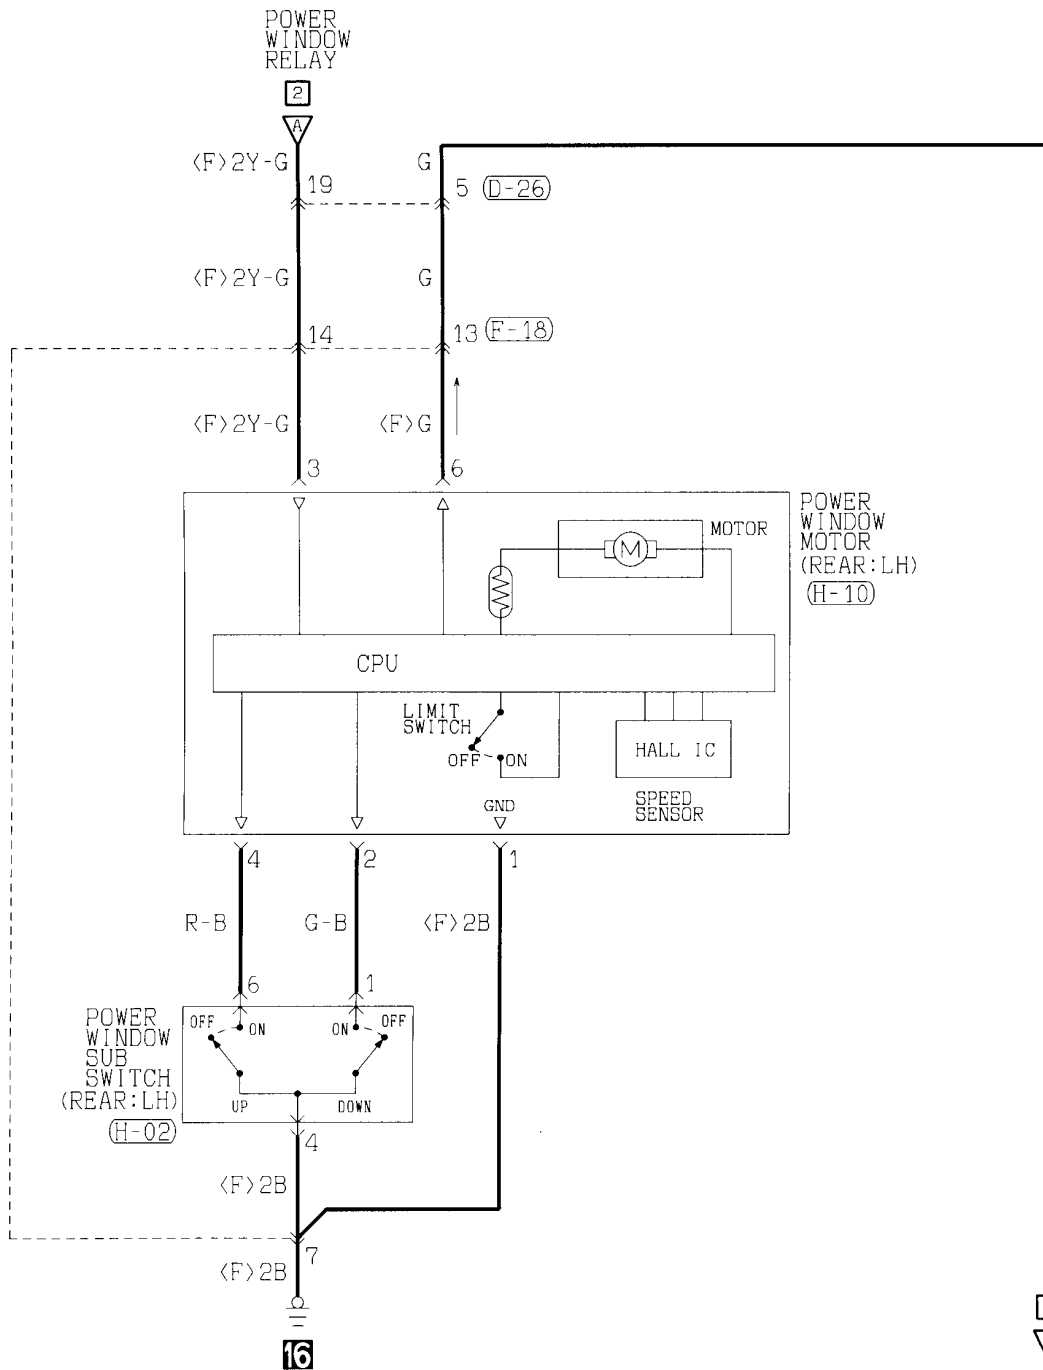

POWER WINDOWS <Long wheelbase models (L.H. drive vehicles)> (CONTINUED)

3

(D-124)

(F-04) MU801857

(F-18) MU801857

(H-02)

(H-10)