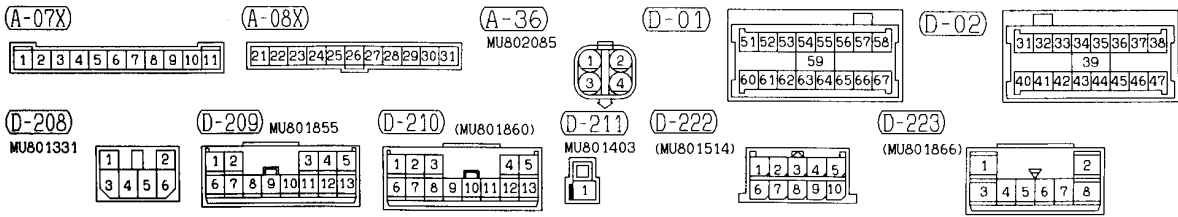

HEADLAMP WASHER

L.H. drive vehicles

NOTE
*1: CENTER DISPLAY OR RV METER
*2: AIR CONDITIONER
*3: AUTO-CRUISE CONTROL SYSTEM (6G7-GDI)
*4: PTC HEATER
*5: WIPER DEICER
*6: REAR DIFFERENTIAL LOCK SYSTEM
*7: SIDE STEP LAMP
*8: CENTER DISPLAY OR RV METER
*9: ENGINE CONTROL SYSTEM (6G7-GDI)
*10: ENGINE OIL LEVEL WARNING LAMP