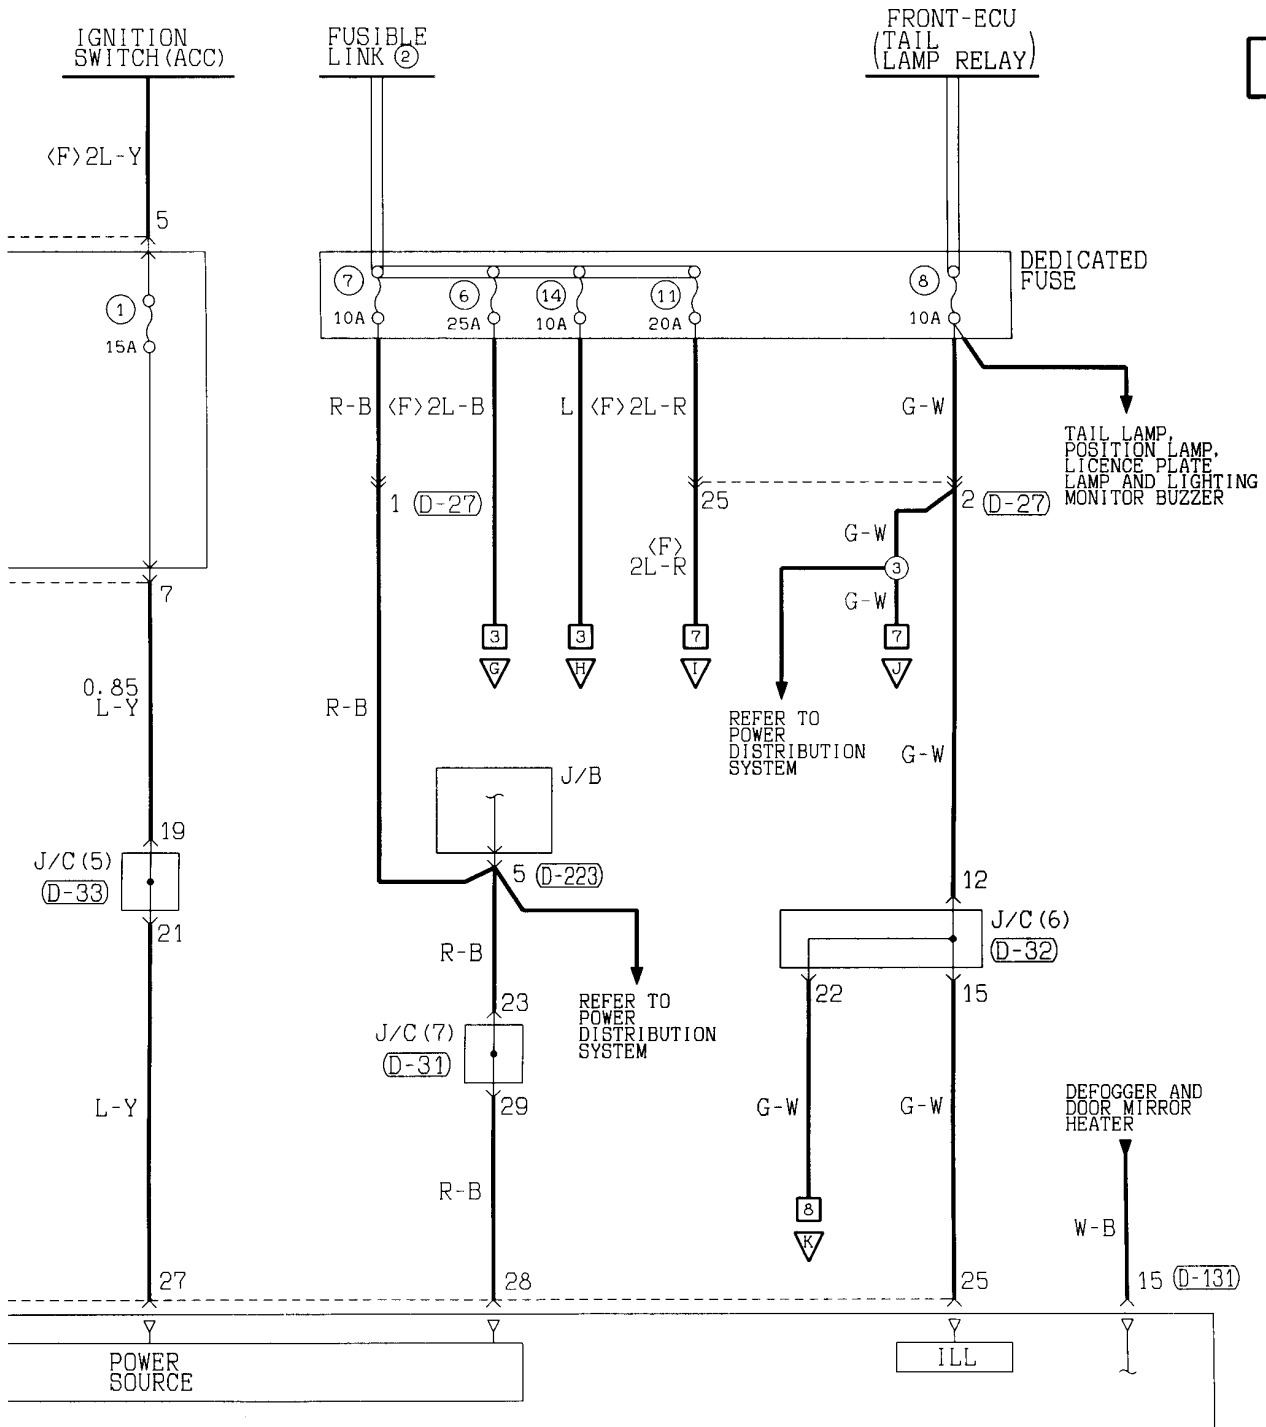

2

Wire colour code
B : Black   LG : Light green   G : Green   L : Blue   W : White   Y : Yellow   SB : Sky blue
BR : Brown   O : Orange   GR : Gray   R : Red   P : Pink   V : Violet