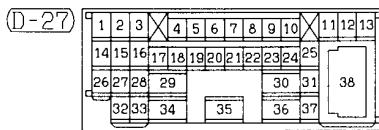

REAR FOG LAMP <R.H. drive vehicles> (CONTINUED)

3

4