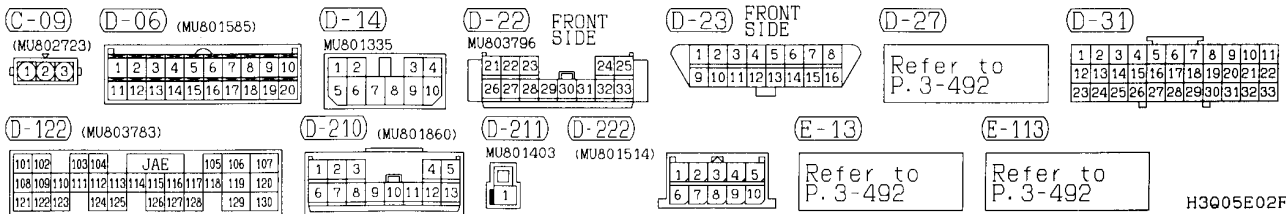

ENGINE CONTROL SYSTEM <6G7-GDI-A/T (R.H. drive vehicles)> (CONTINUED)

11