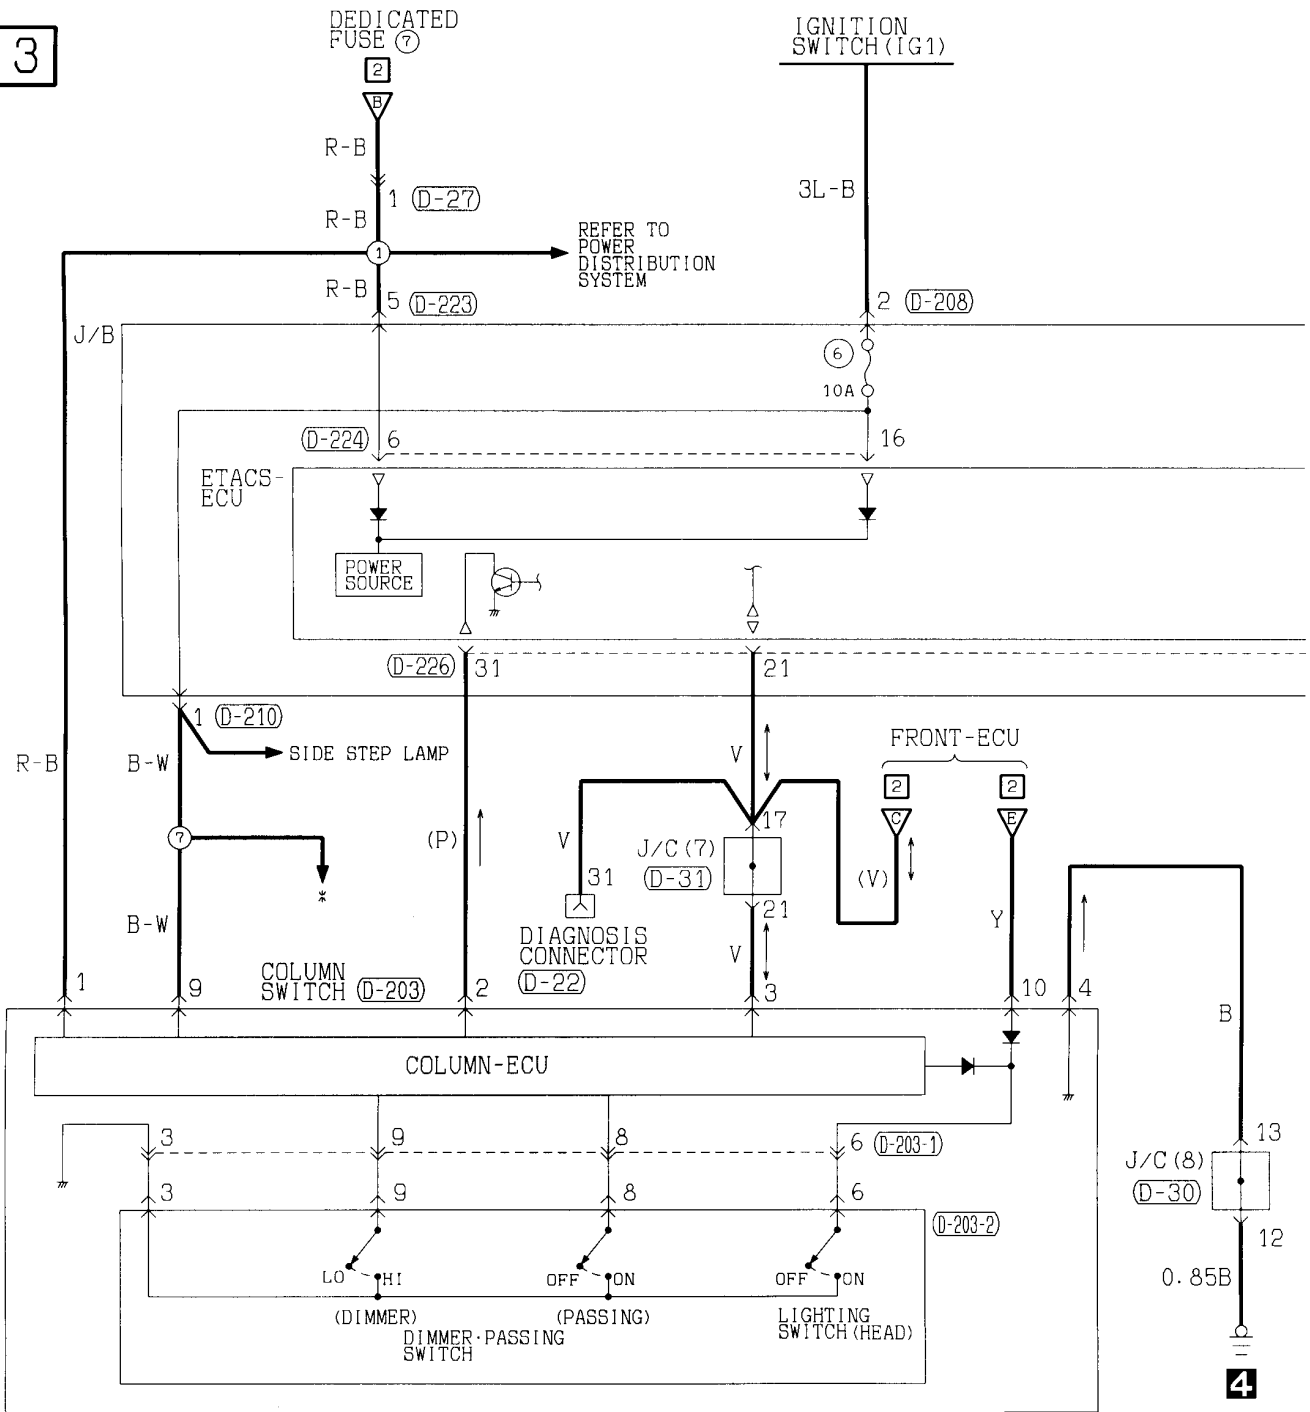

REAR FOG LAMP <R.H. drive vehicles> (CONTINUED)

3

4