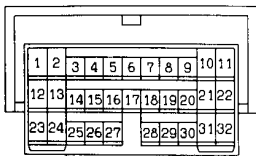

POWER WINDOWS

Long wheelbase models <L.H. drive vehicles>

1

D-15