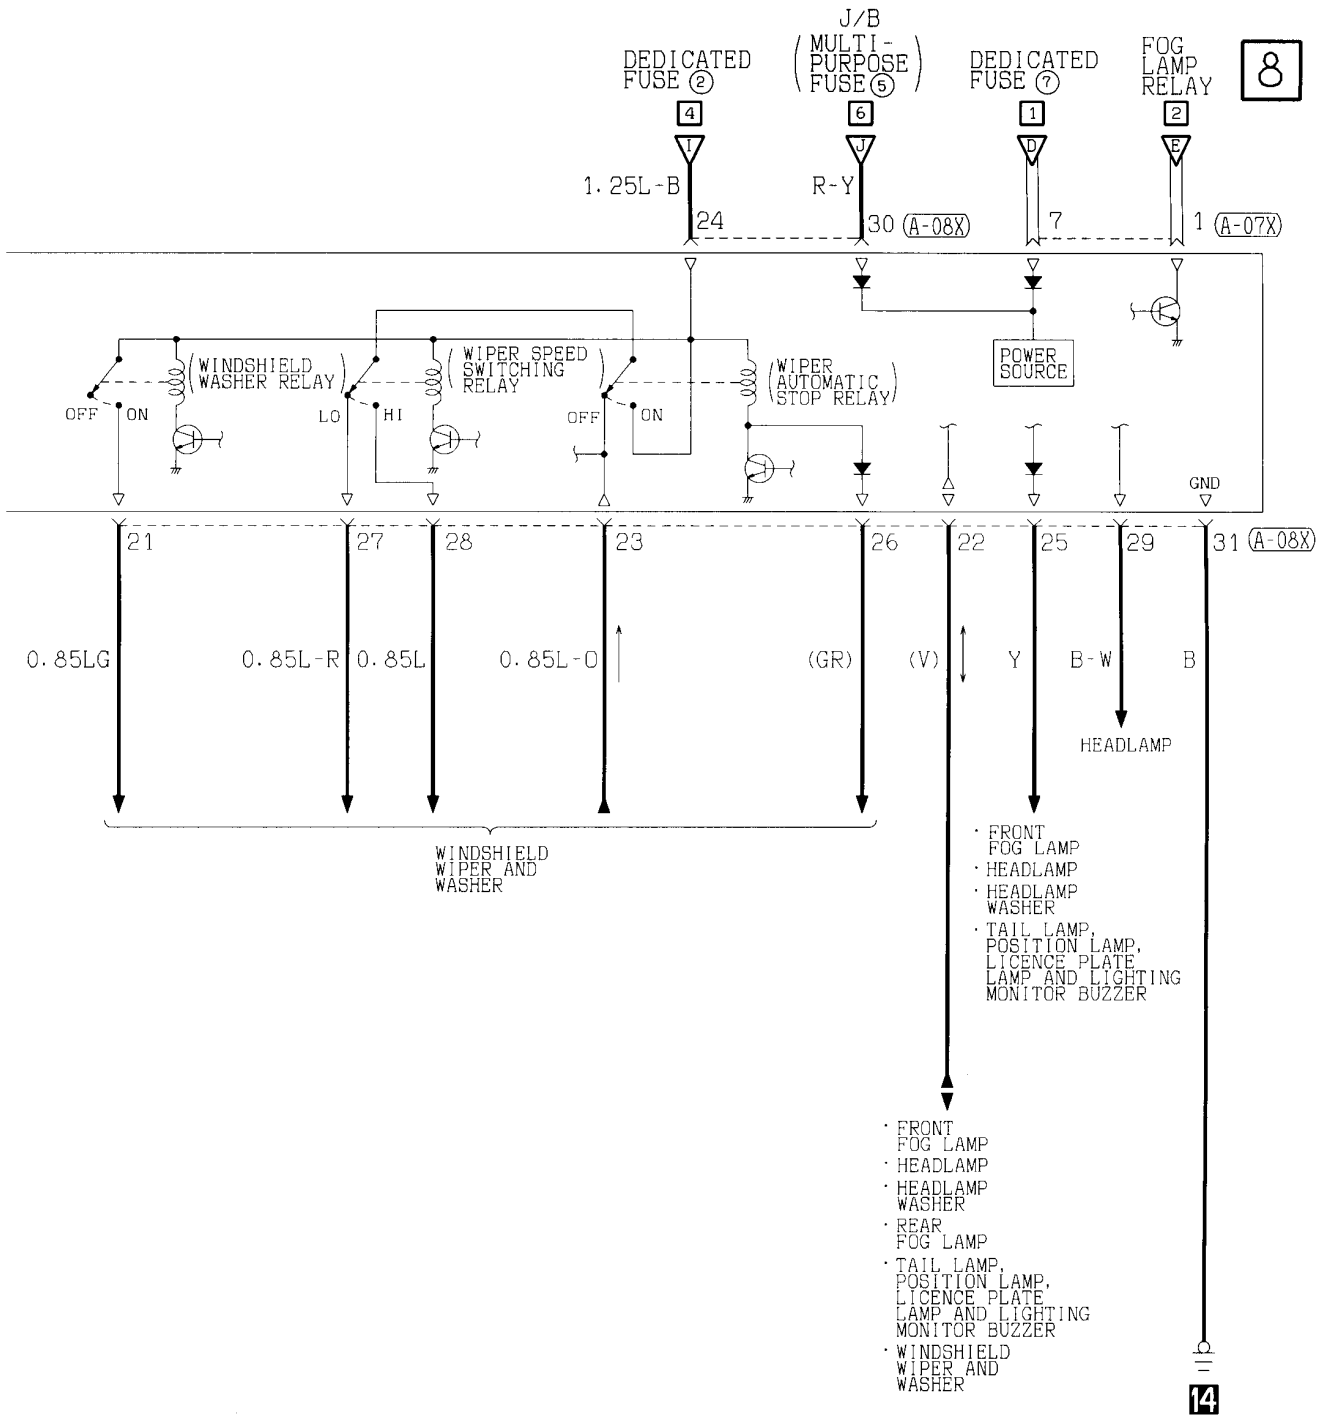

Wire colour code
B :Black LG:Light green G :Green L :Blue W :White Y :Yellow SB:Sky blue
BR:Brown O :Orange GR:Gray R :Red P :Pink V :Violet