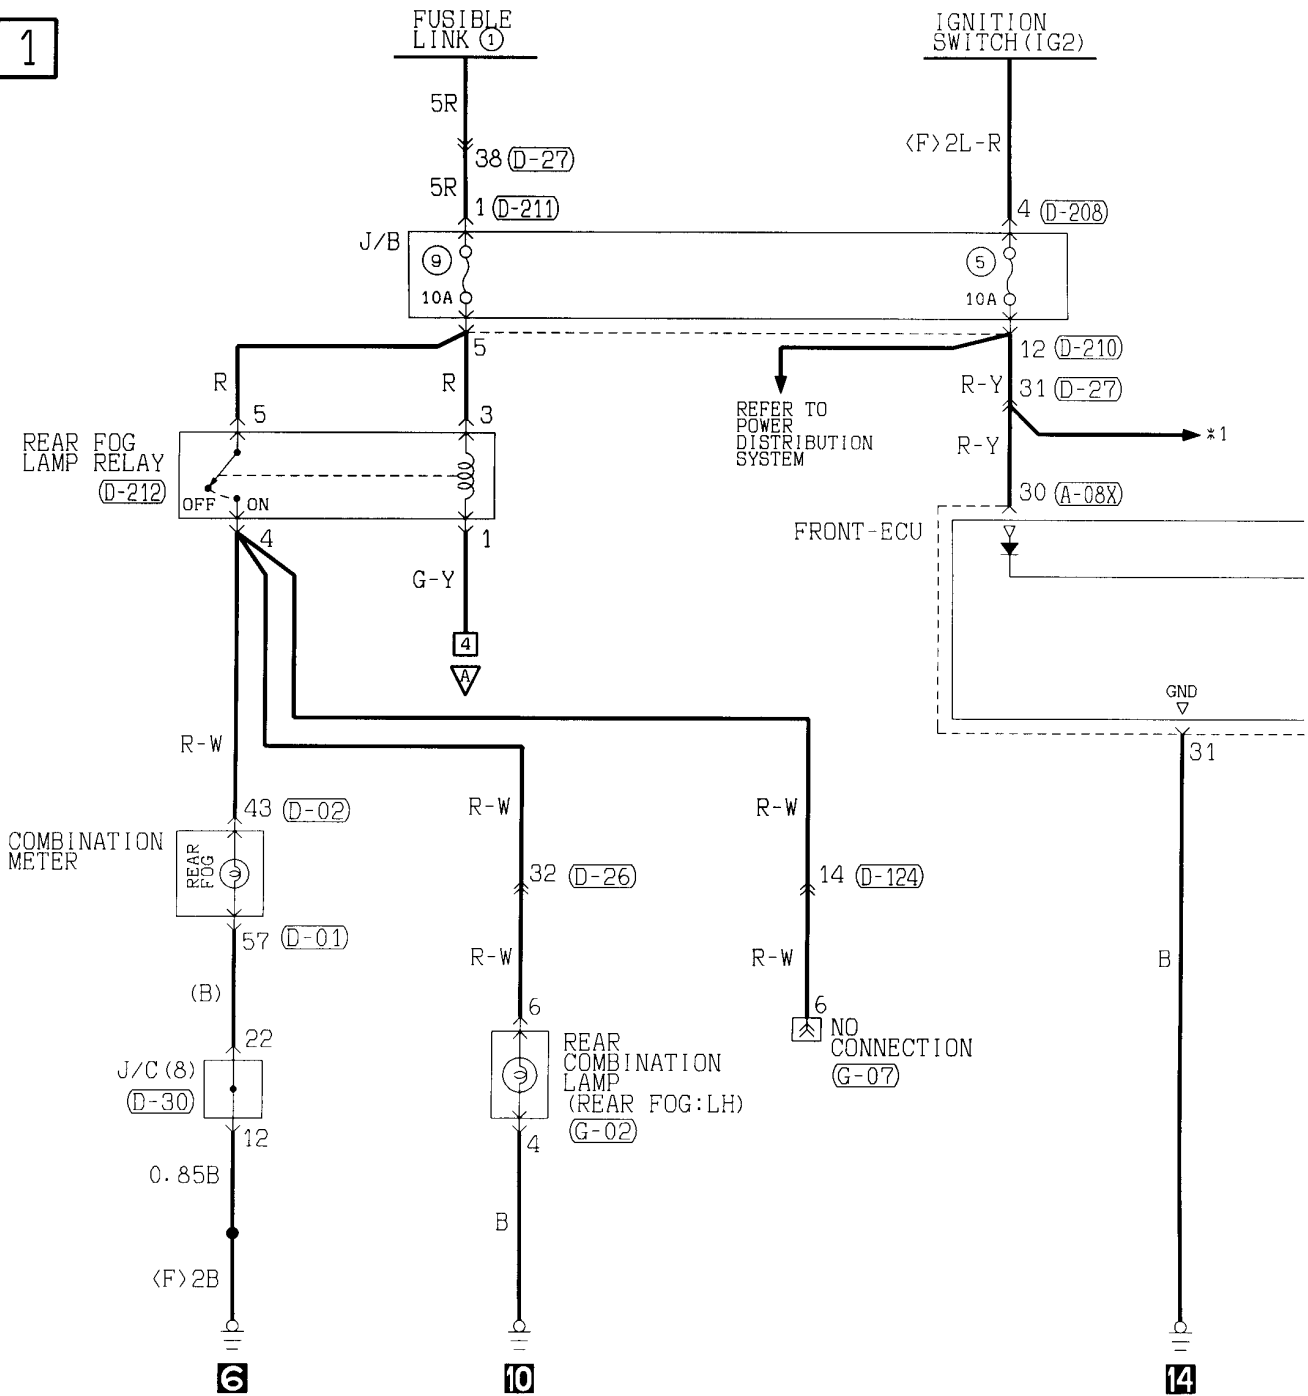

FRONT FOG LAMP <R.H. drive vehicles> (CONTINUED)

NOTES

REAR FOG LAMP

L.H. drive vehicles

1

(A-07X)

(A-08X)

(D-01)