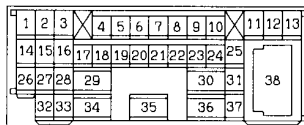

(A-07X)

(A-08X)

(D-27)