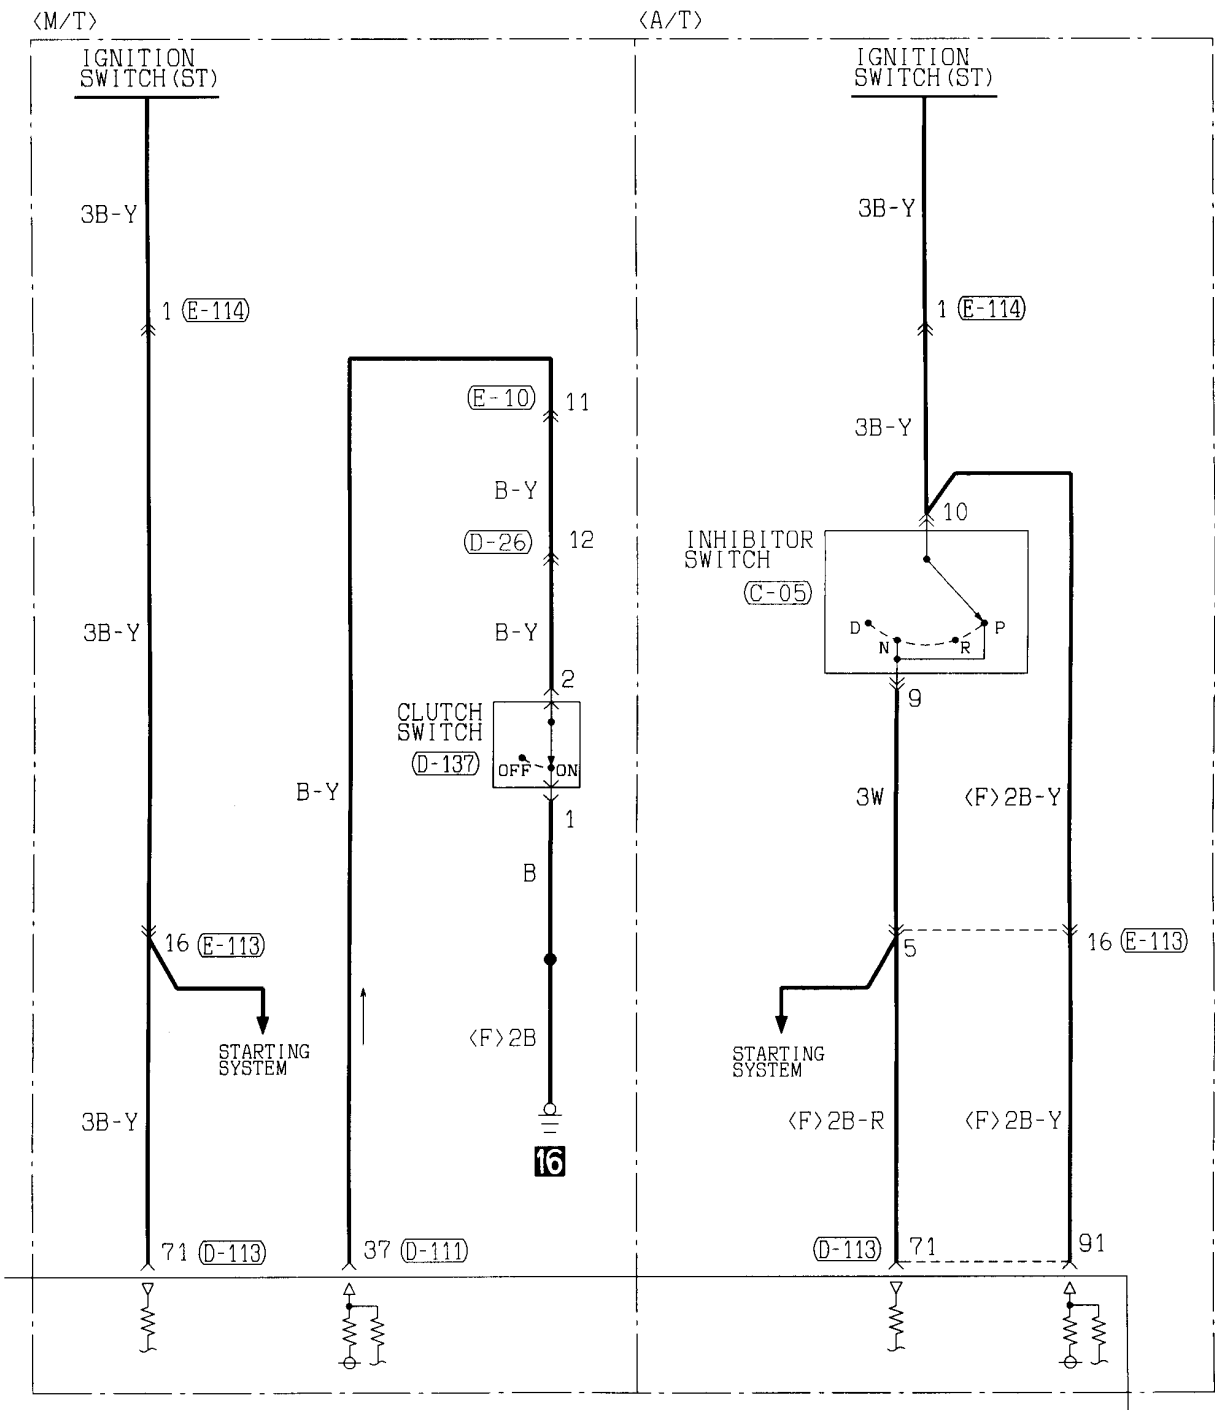

E-113

Refer to P. 3-492

E-114
 MU801361

1

G-02
 MU802753

1

4

Wire colour code
 B :Black LG:Light green G :Green L :Blue W :White Y :Yellow SB:Sky blue
 BR:Brown O :Orange GR:Gray R :Red P :Pink V :Violet