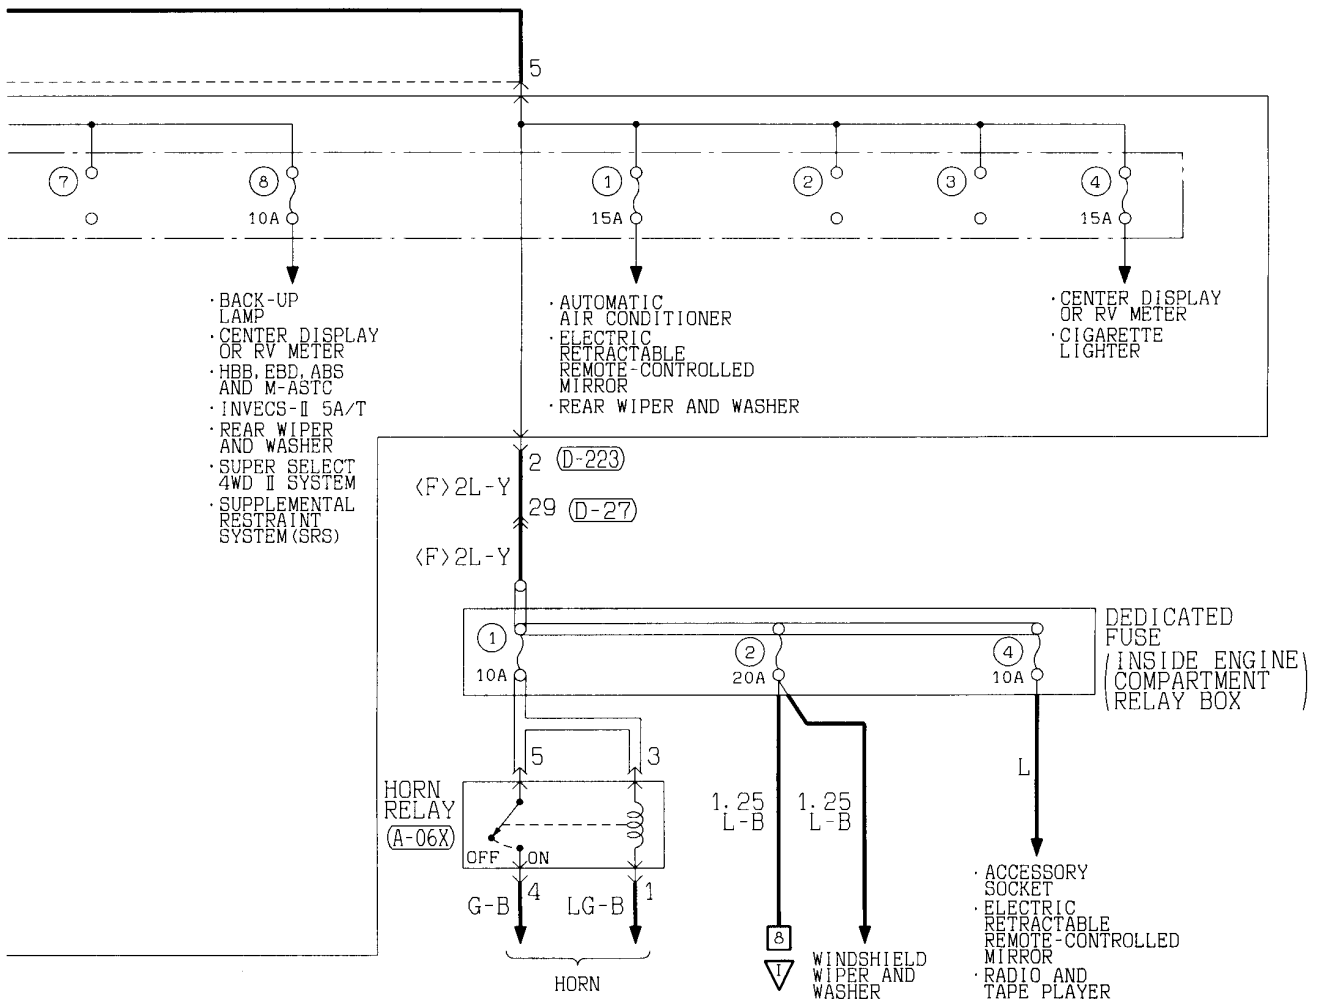

4

Wire colour code
B :Black   LG:Light green   G :Green   L :Blue   W :White   Y :Yellow   SB:Sky blue
BR:Brown   O :Orange   GR:Gray   R :Red   P :Pink   V :Violet