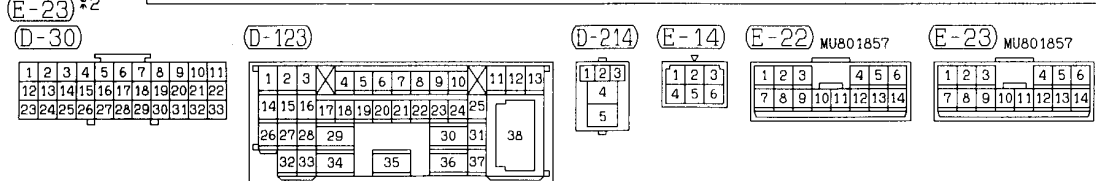

REAR COOLER CONTROL UNIT (E-22)*1 OR REAR A/C CONTROL UNIT (E-23)*2