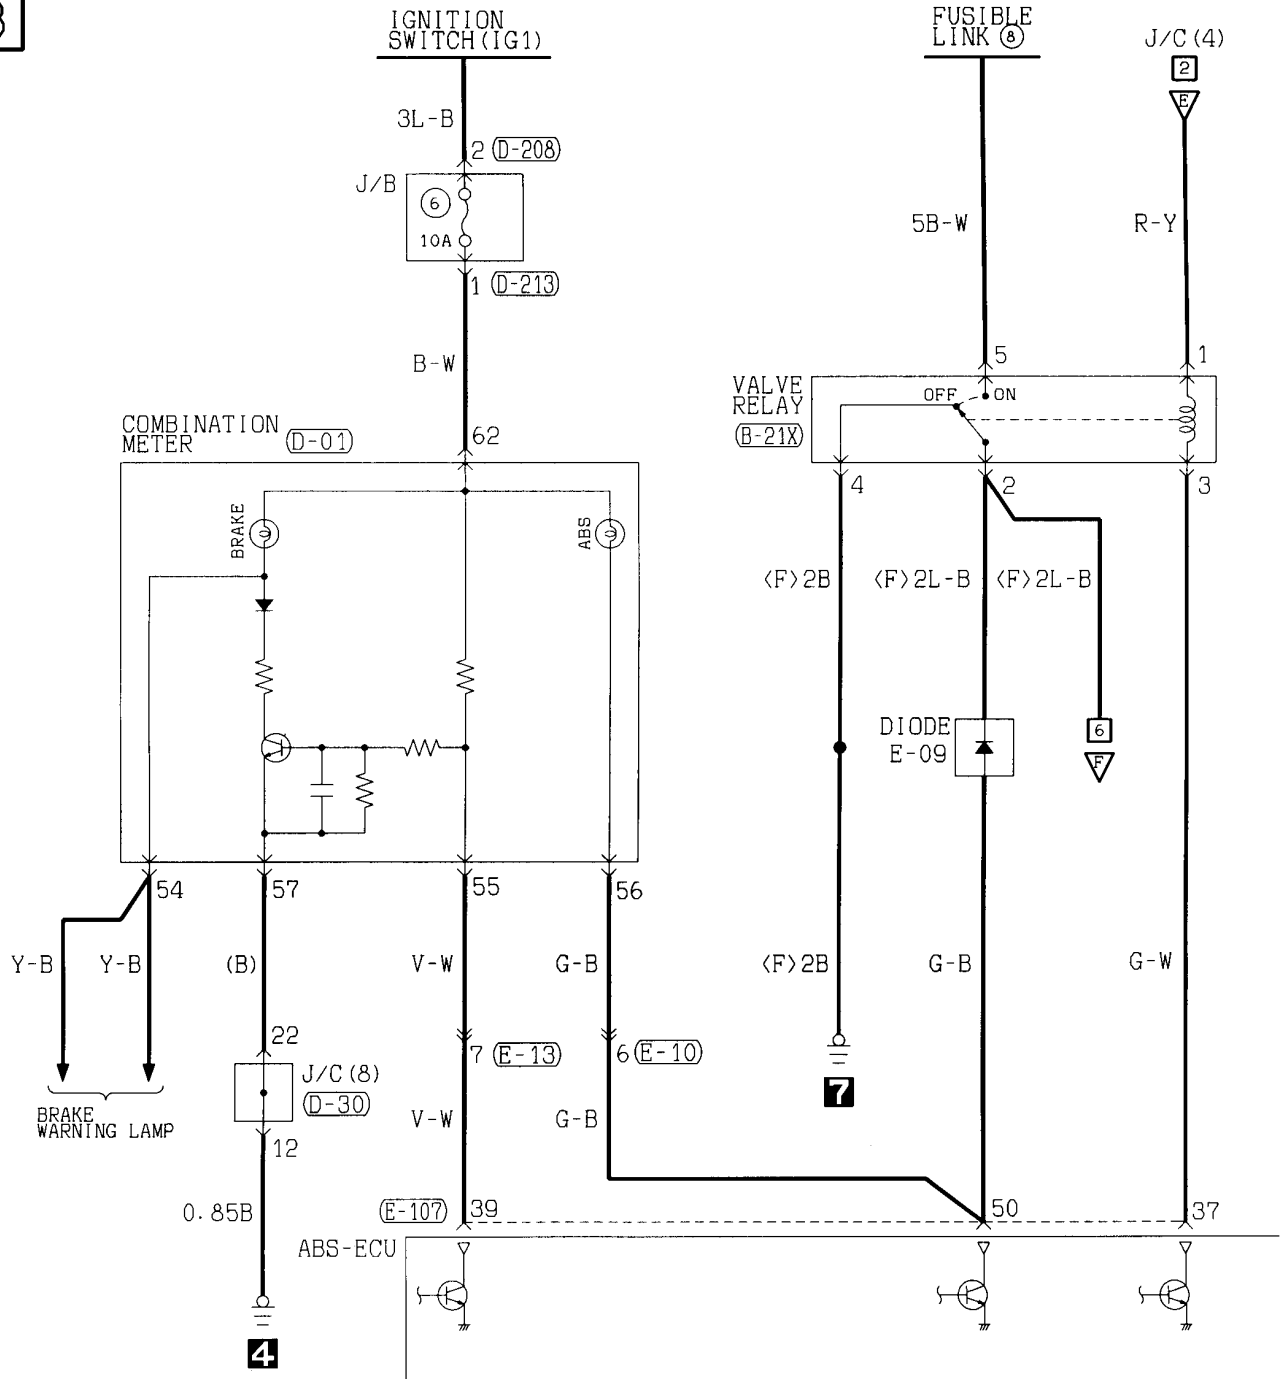

HBB, EBD AND ABS <Petrol (R.H. drive vehicles)> (CONTINUED)

3