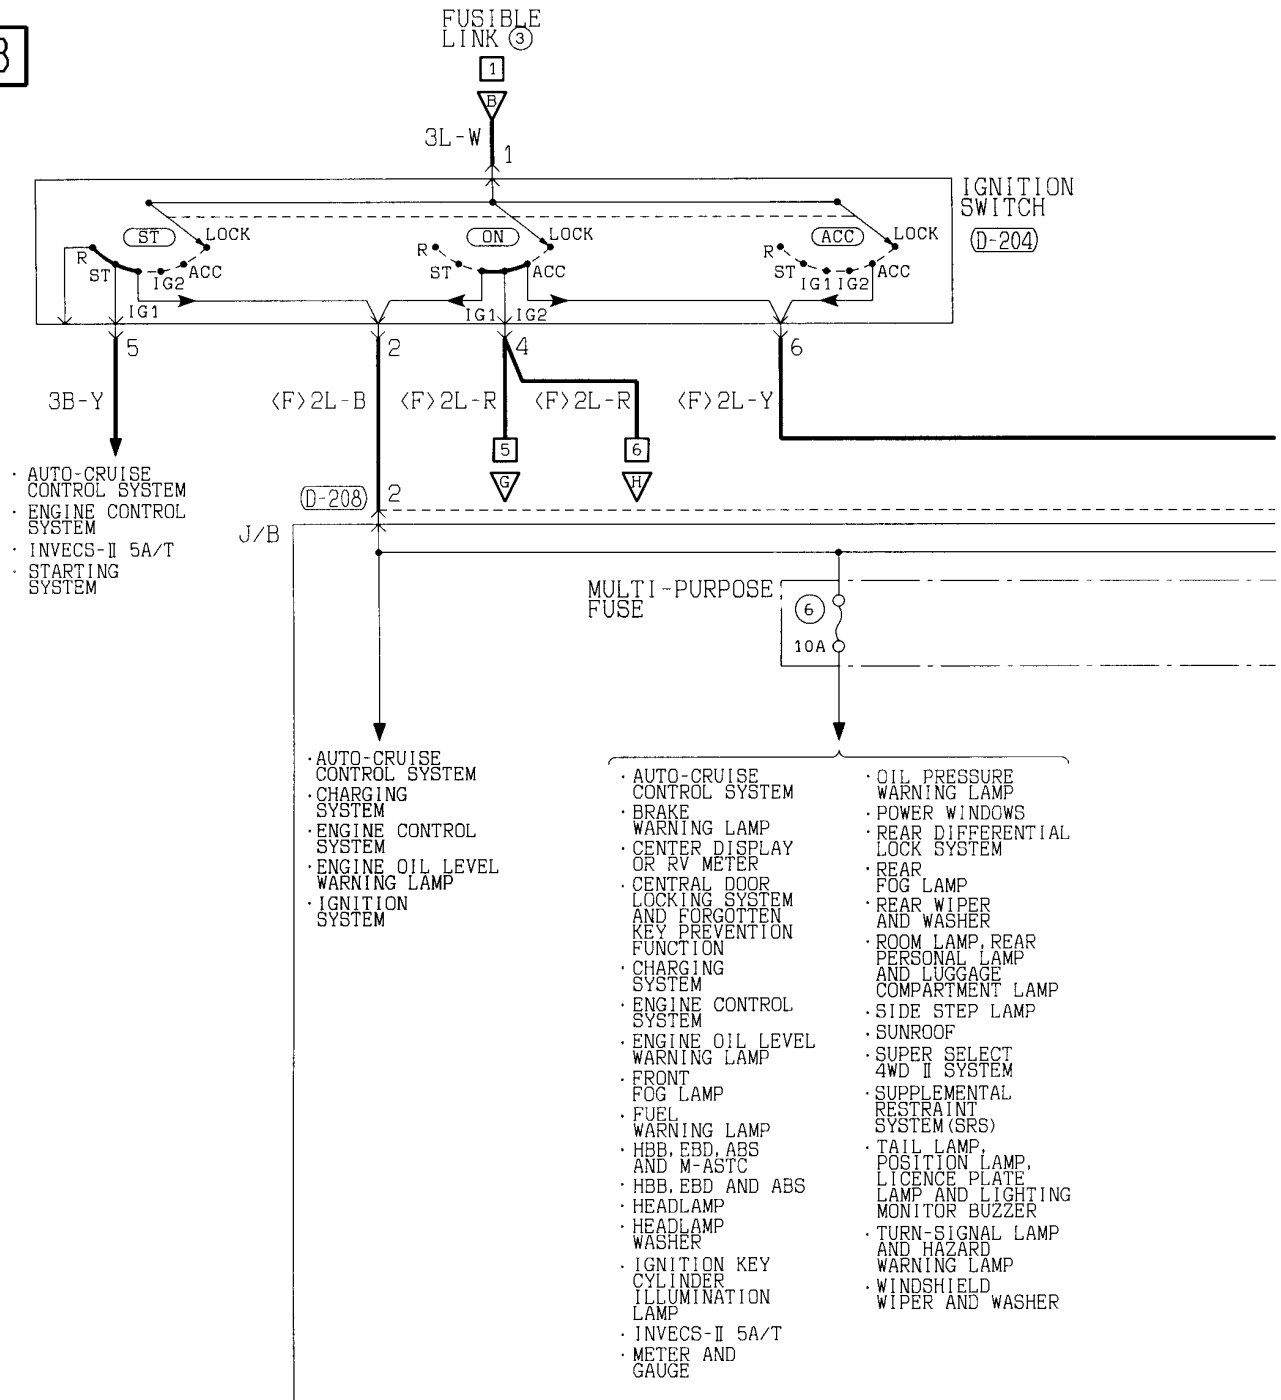

POWER DISTRIBUTION SYSTEM <Petrol (L.H. drive vehicles)> (CONTINUED)

3

A-06X

D-27

D-204

D-208

D-223

MU801331

(MU801866)