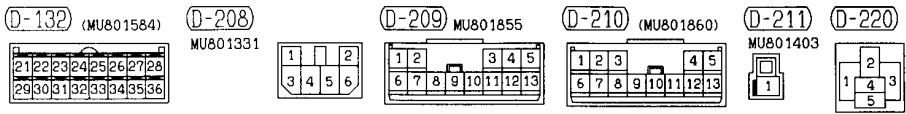

1	2	3	4	5	6	7	8	9	10	11
12	13	14	15	16	17	18	19	20	21	22
23	24	25	26	27	28	29	30	31	32	33

1	2	3	4
---	---	---	---

1	2	3	4	5	6	7	8	9	10
11	12	13	14	15	16	17	18	19	20

Wire colour code
 B :Black LG:Light green G :Green L :Blue W :White Y :Yellow SB:Sky blue
 BR:Brown O :Orange GR:Gray R :Red P :Pink V :Violet