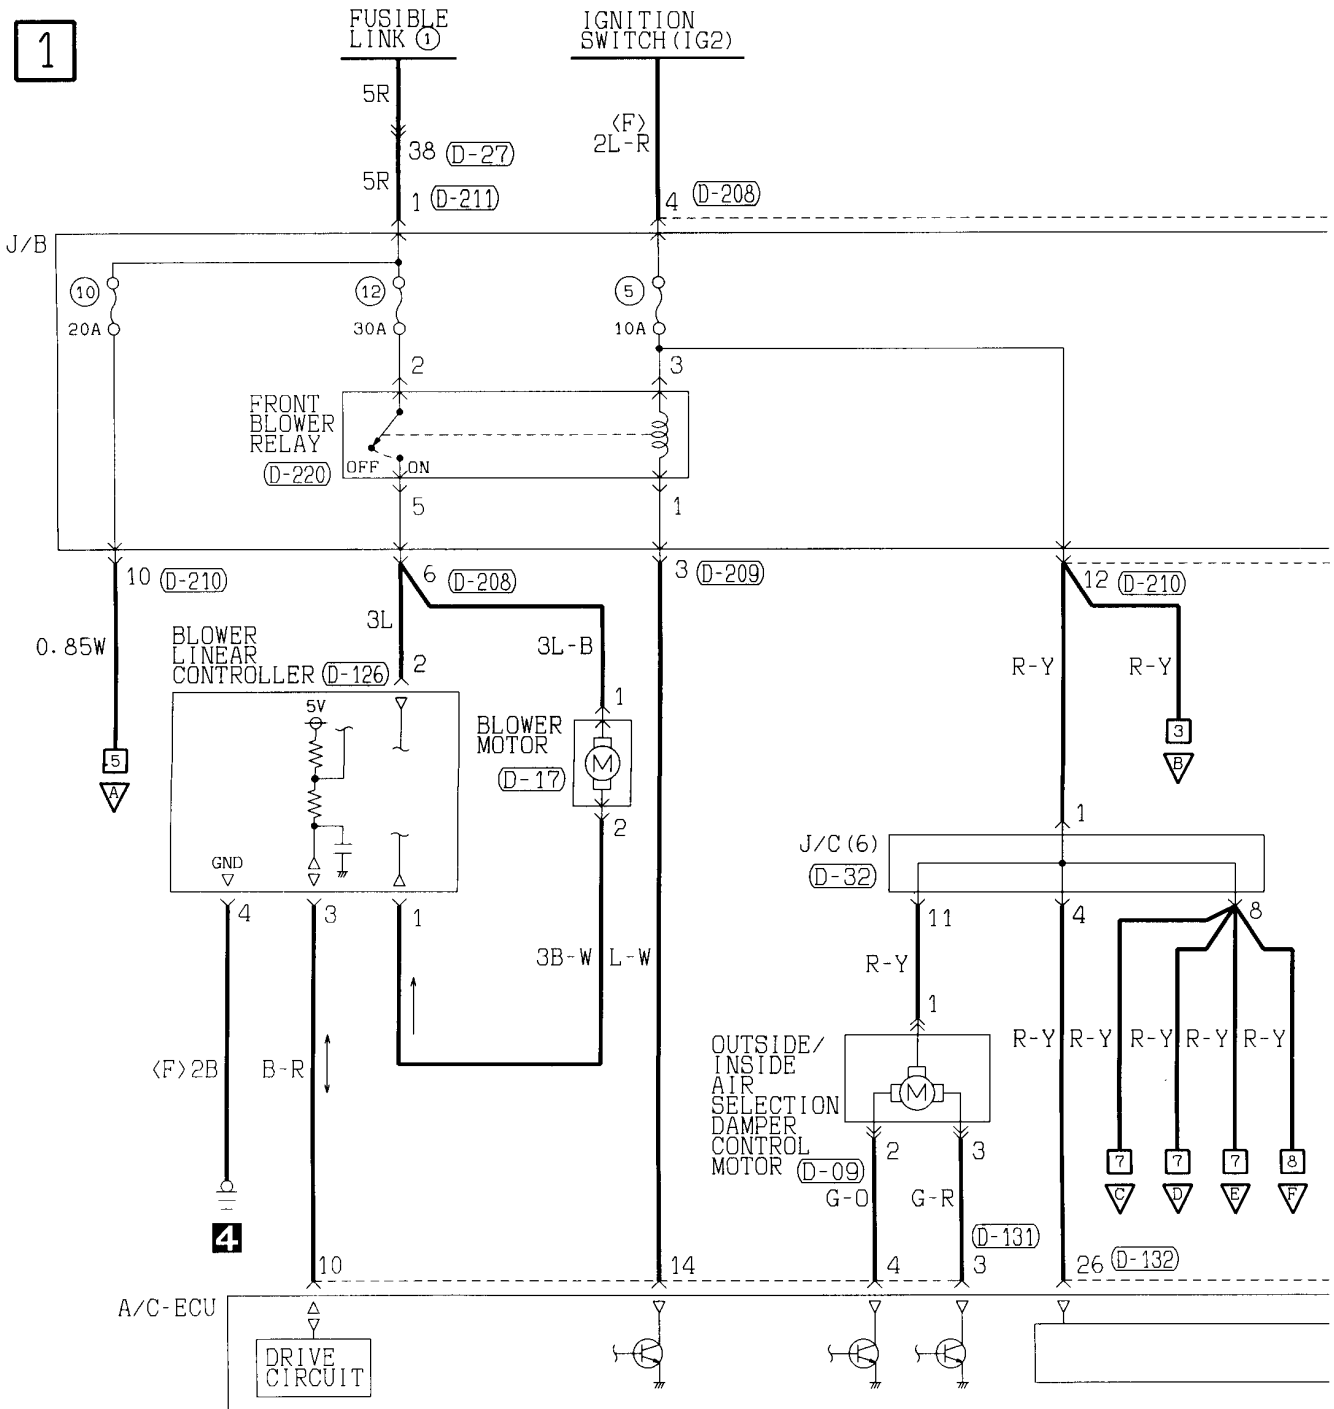

DUAL AUTOMATIC AIR CONDITIONER

6G7 <L.H. drive vehicles>

1

(D-09)

(D-17)

(D-27)

(D-31)

(D-32)

(D-33)