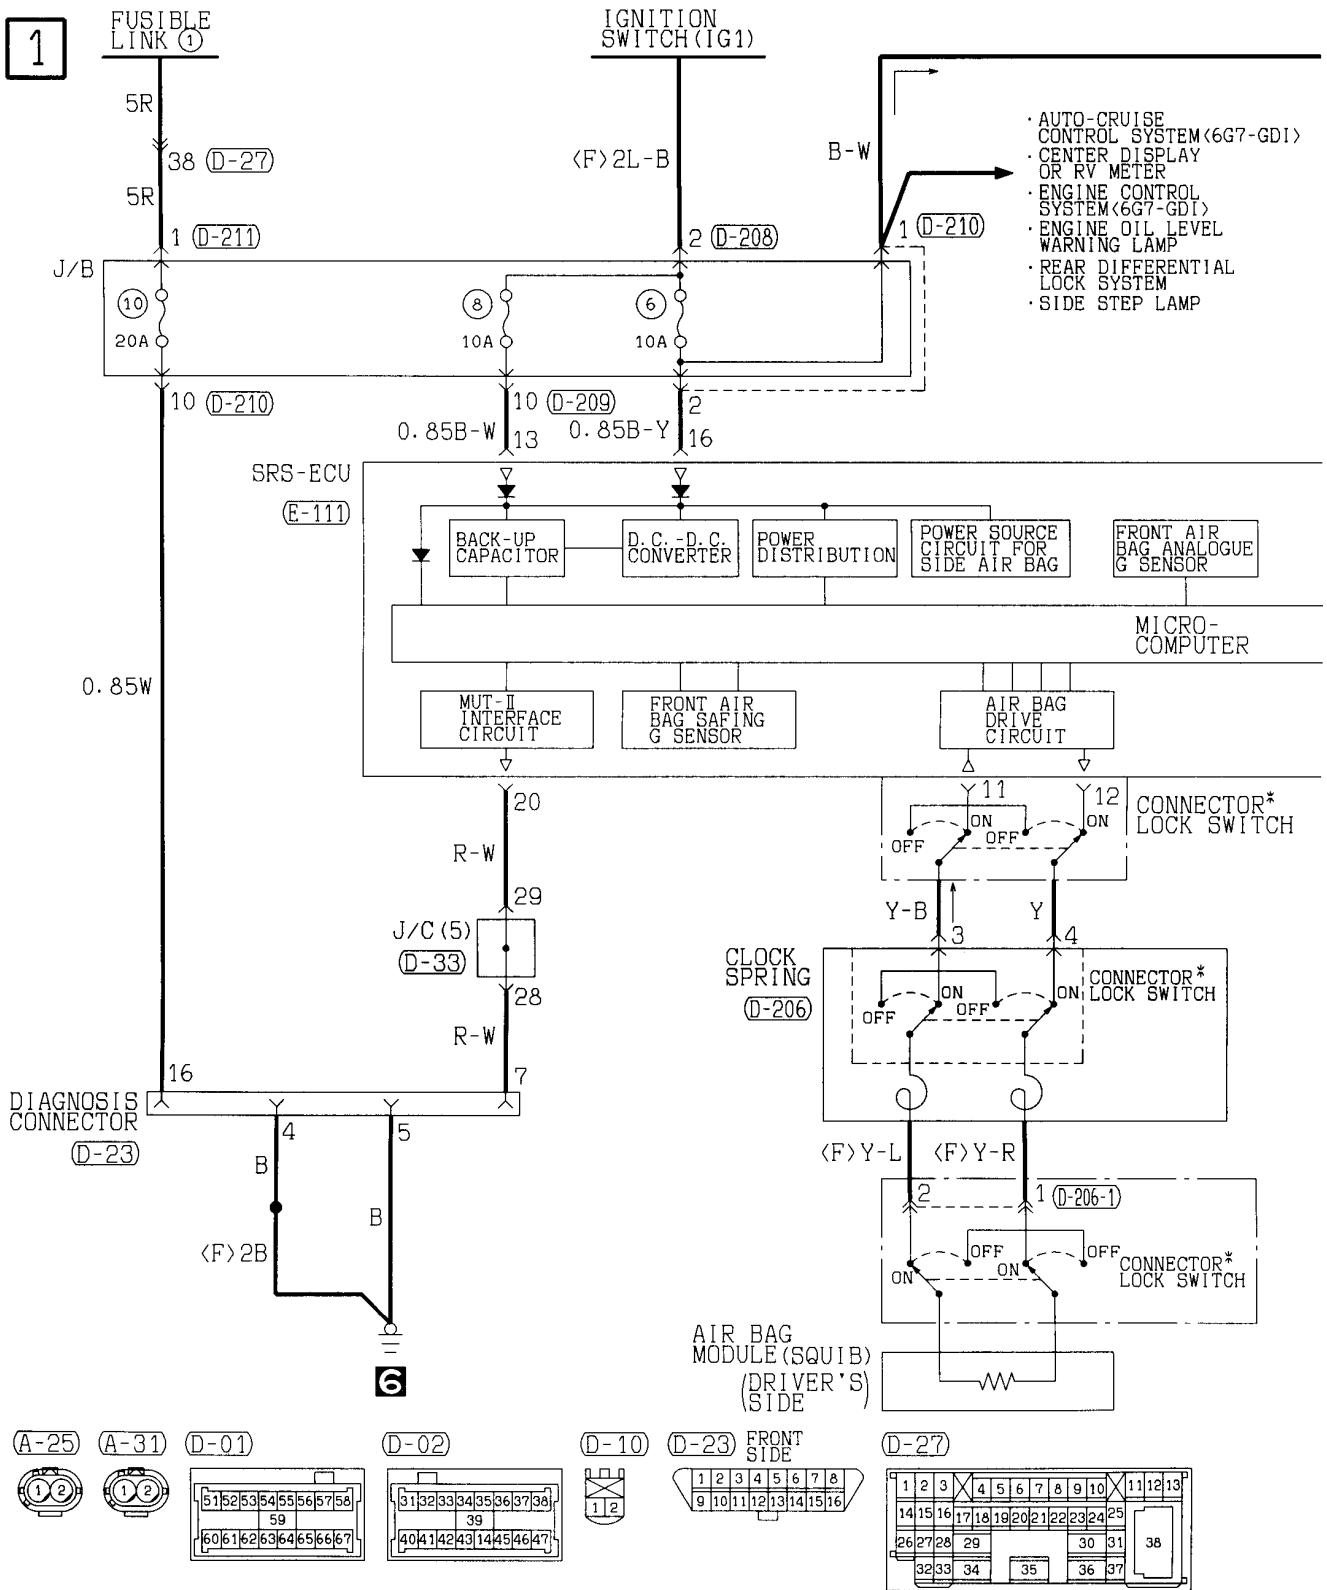

SUPPLEMENTAL RESTRAINT SYSTEM (SRS)

L.H. drive vehicles