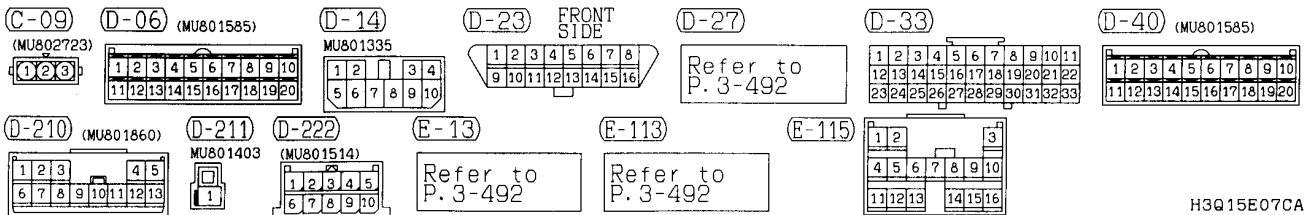

ACCELERATOR PEDAL POSITION SENSOR (D-135)