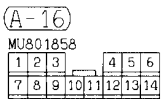

SUPER SELECT 4WD II SYSTEM

R.H. drive vehicles

1

Refer to P. 3-492