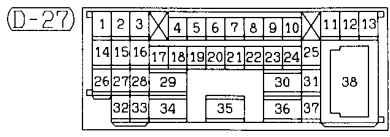

POWER WINDOWS

Long wheelbase models <R.H. drive vehicles>