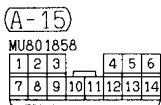

**SINGLE AUTOMATIC AIR CONDITIONER <Diesel (R.H. drive vehicles)>
(CONTINUED)**

3