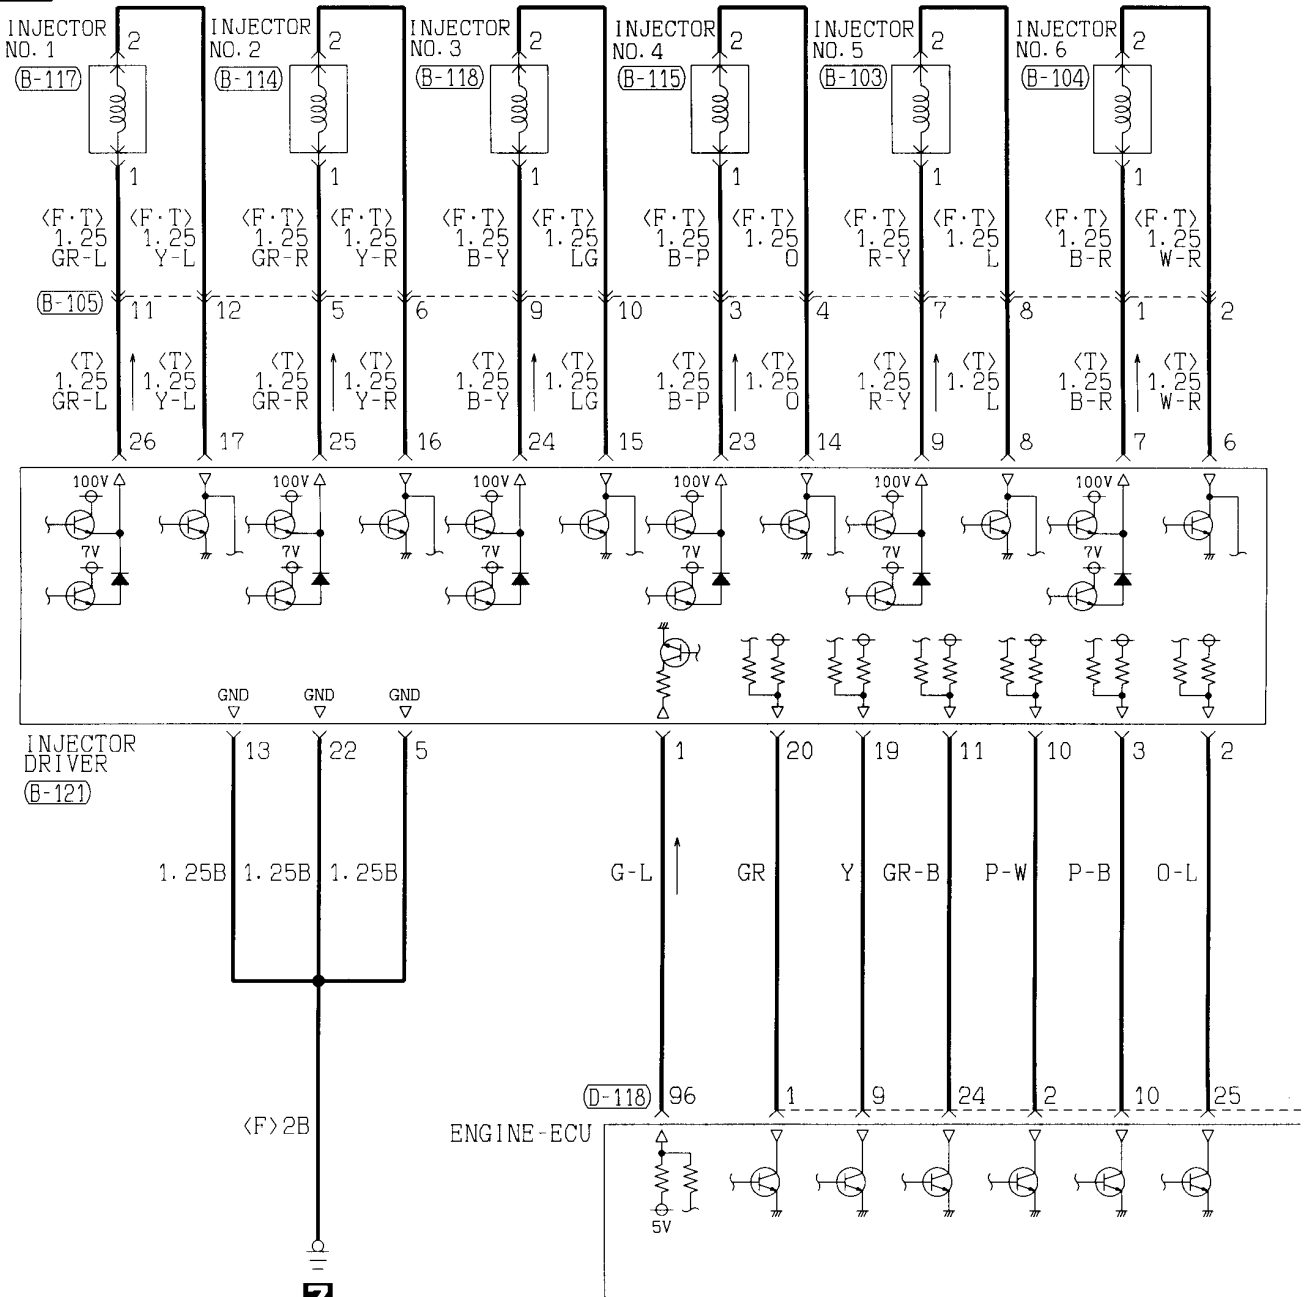

ENGINE CONTROL SYSTEM <6G7-GDI-M/T (L.H. drive vehicles)> (CONTINUED)

5