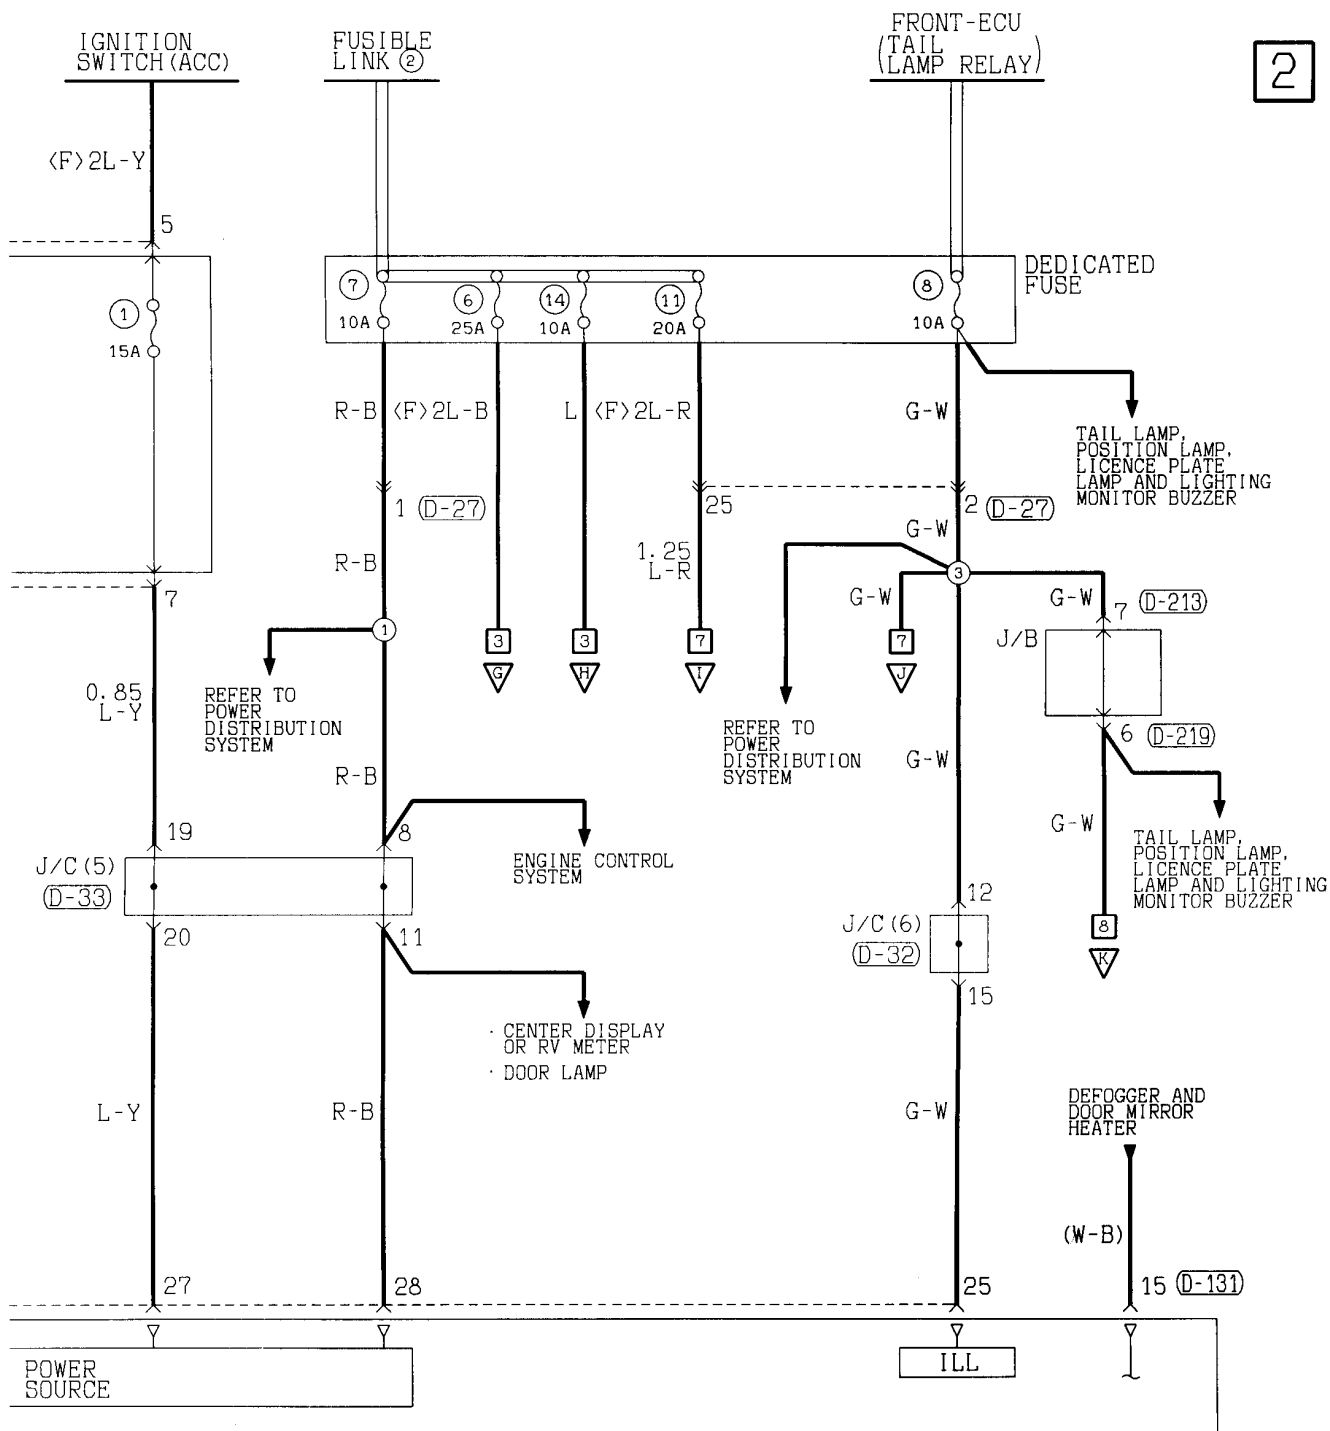

1	2	3	4	5	6	7	8	9	10	11
12	13	14	15	16	17	18	19	20	21	22
23	24	25	26	27	28	29	30	31	32	33

1	2	3	4
---	---	---	---

1	2	3	4	5	6	7	8	9	10
11	12	13	14	15	16	17	18	19	20

2

Wire colour code
 B :Black LG:Light green G :Green L :Blue W :White Y :Yellow SB:Sky blue
 BR:Brown O :Orange GR:Gray R :Red P :Pink V :Violet