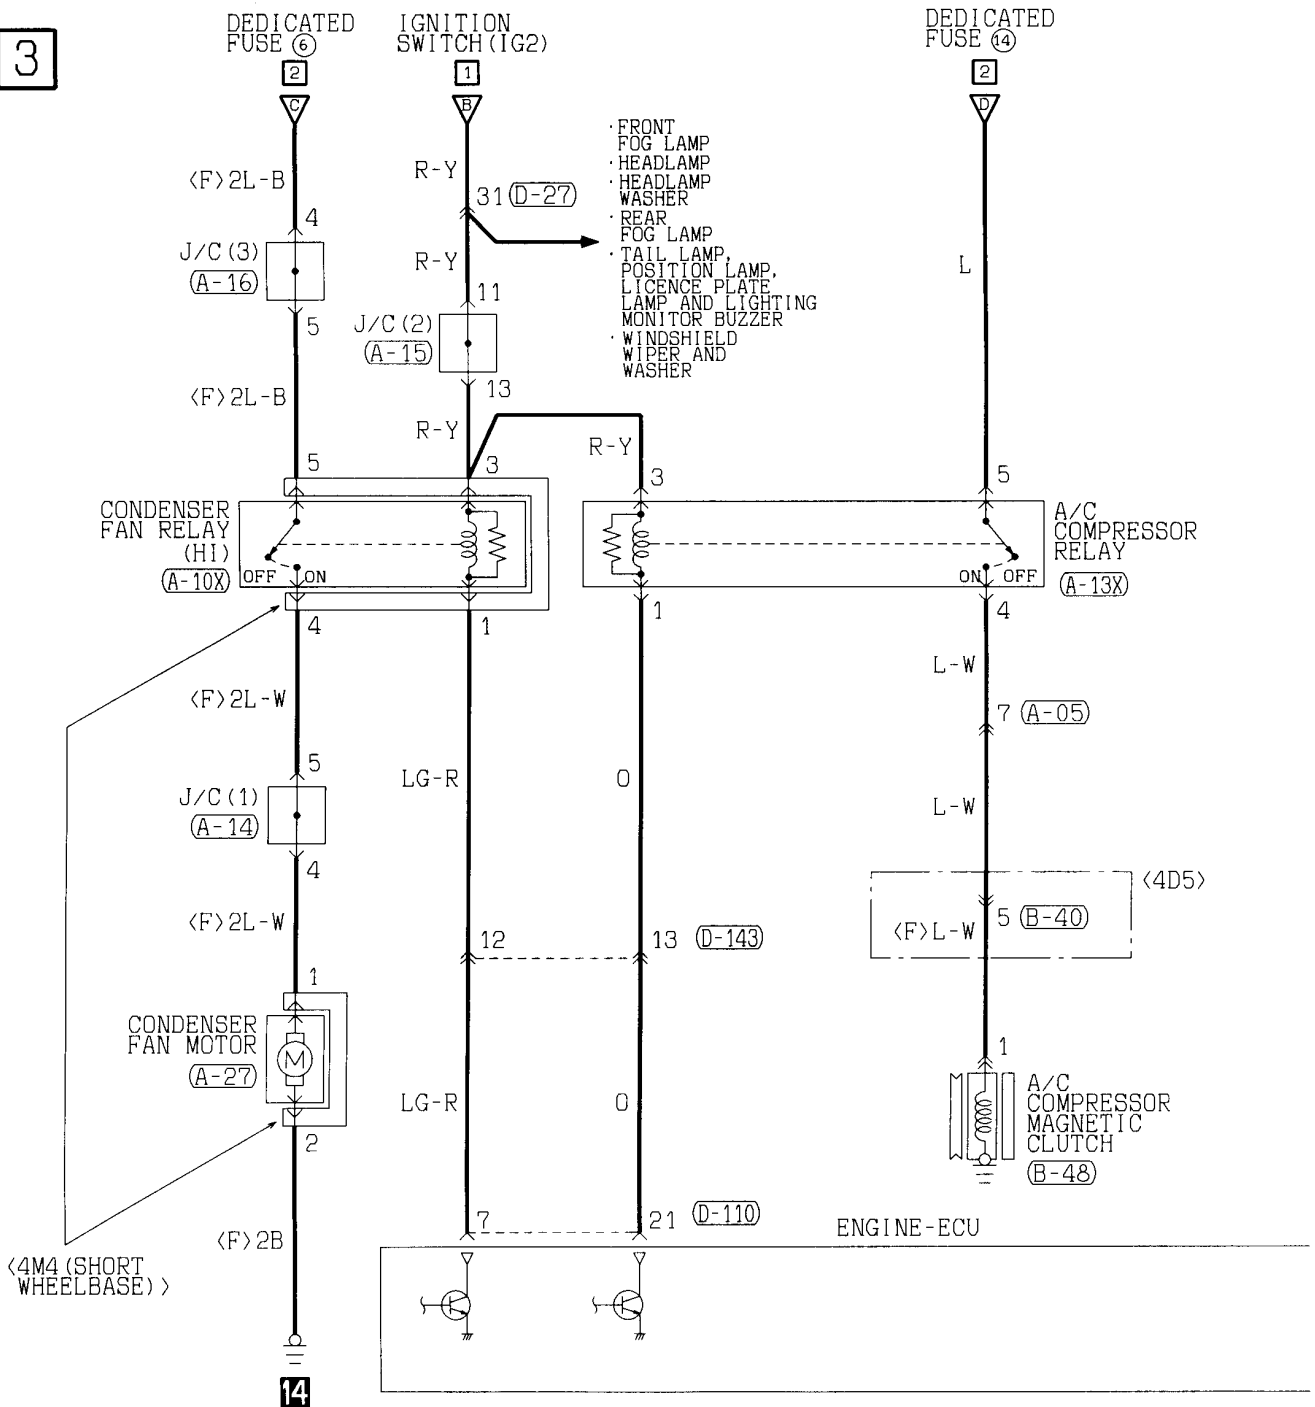

**SINGLE AUTOMATIC AIR CONDITIONER <Diesel (R.H. drive vehicles)>
(CONTINUED)**

3