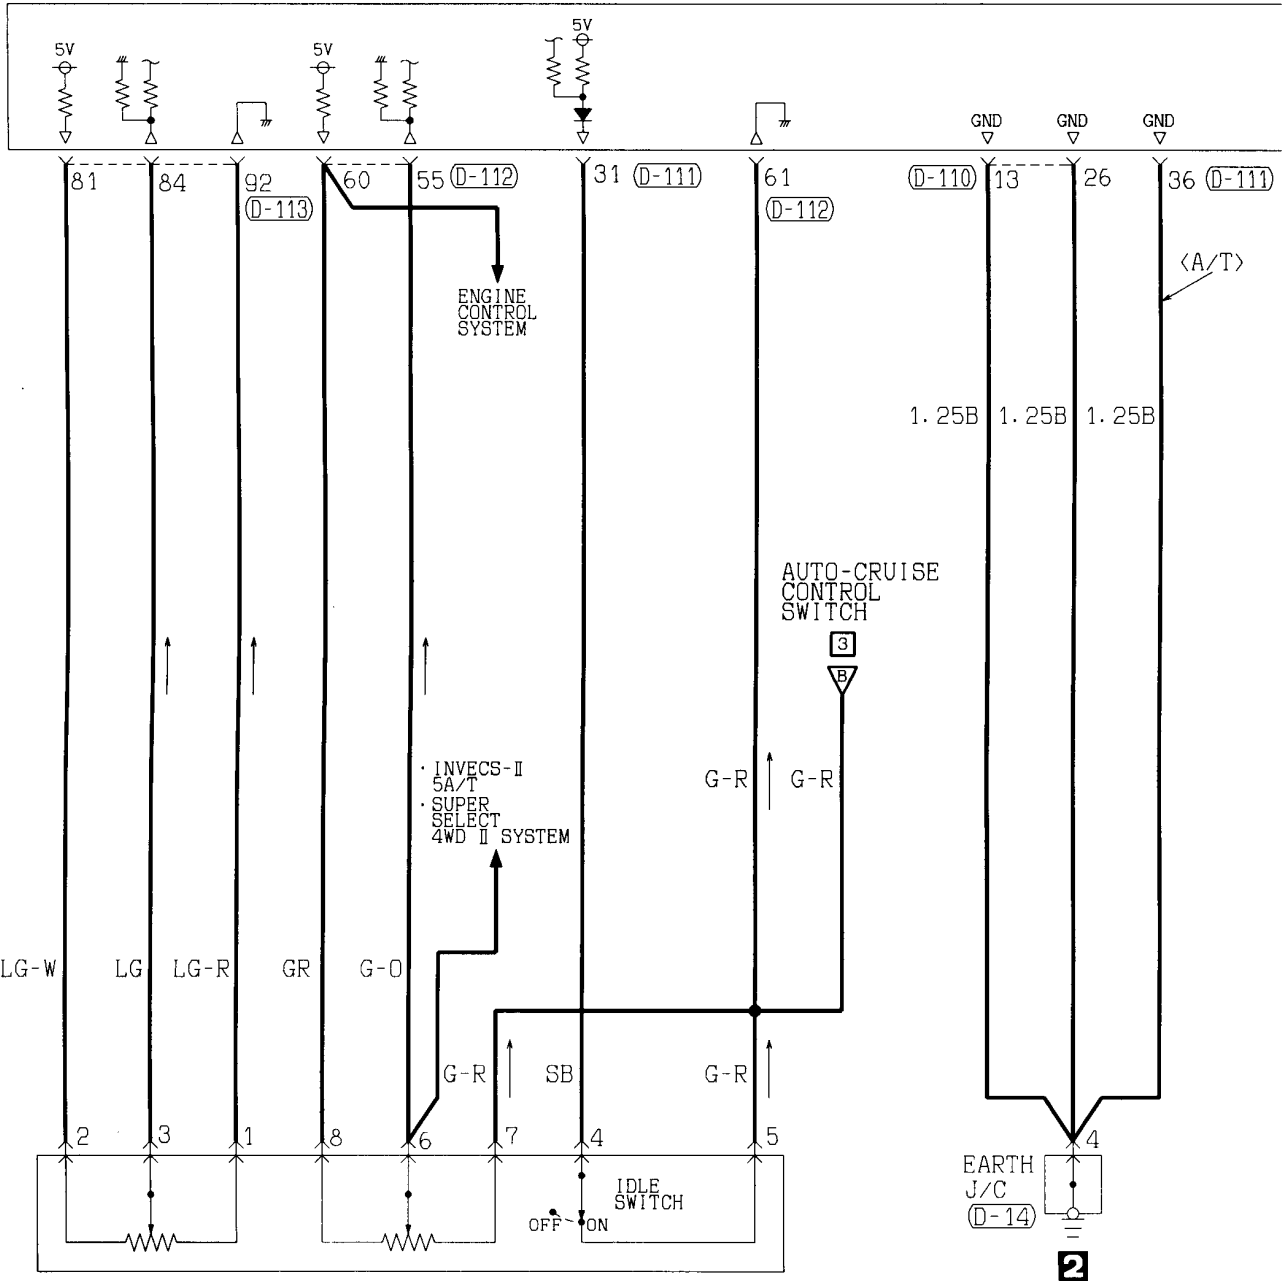

AUTO-CRUISE CONTROL SYSTEM <4M4 (L.H. drive vehicles)> (CONTINUED)

5 ENGINE-ECU