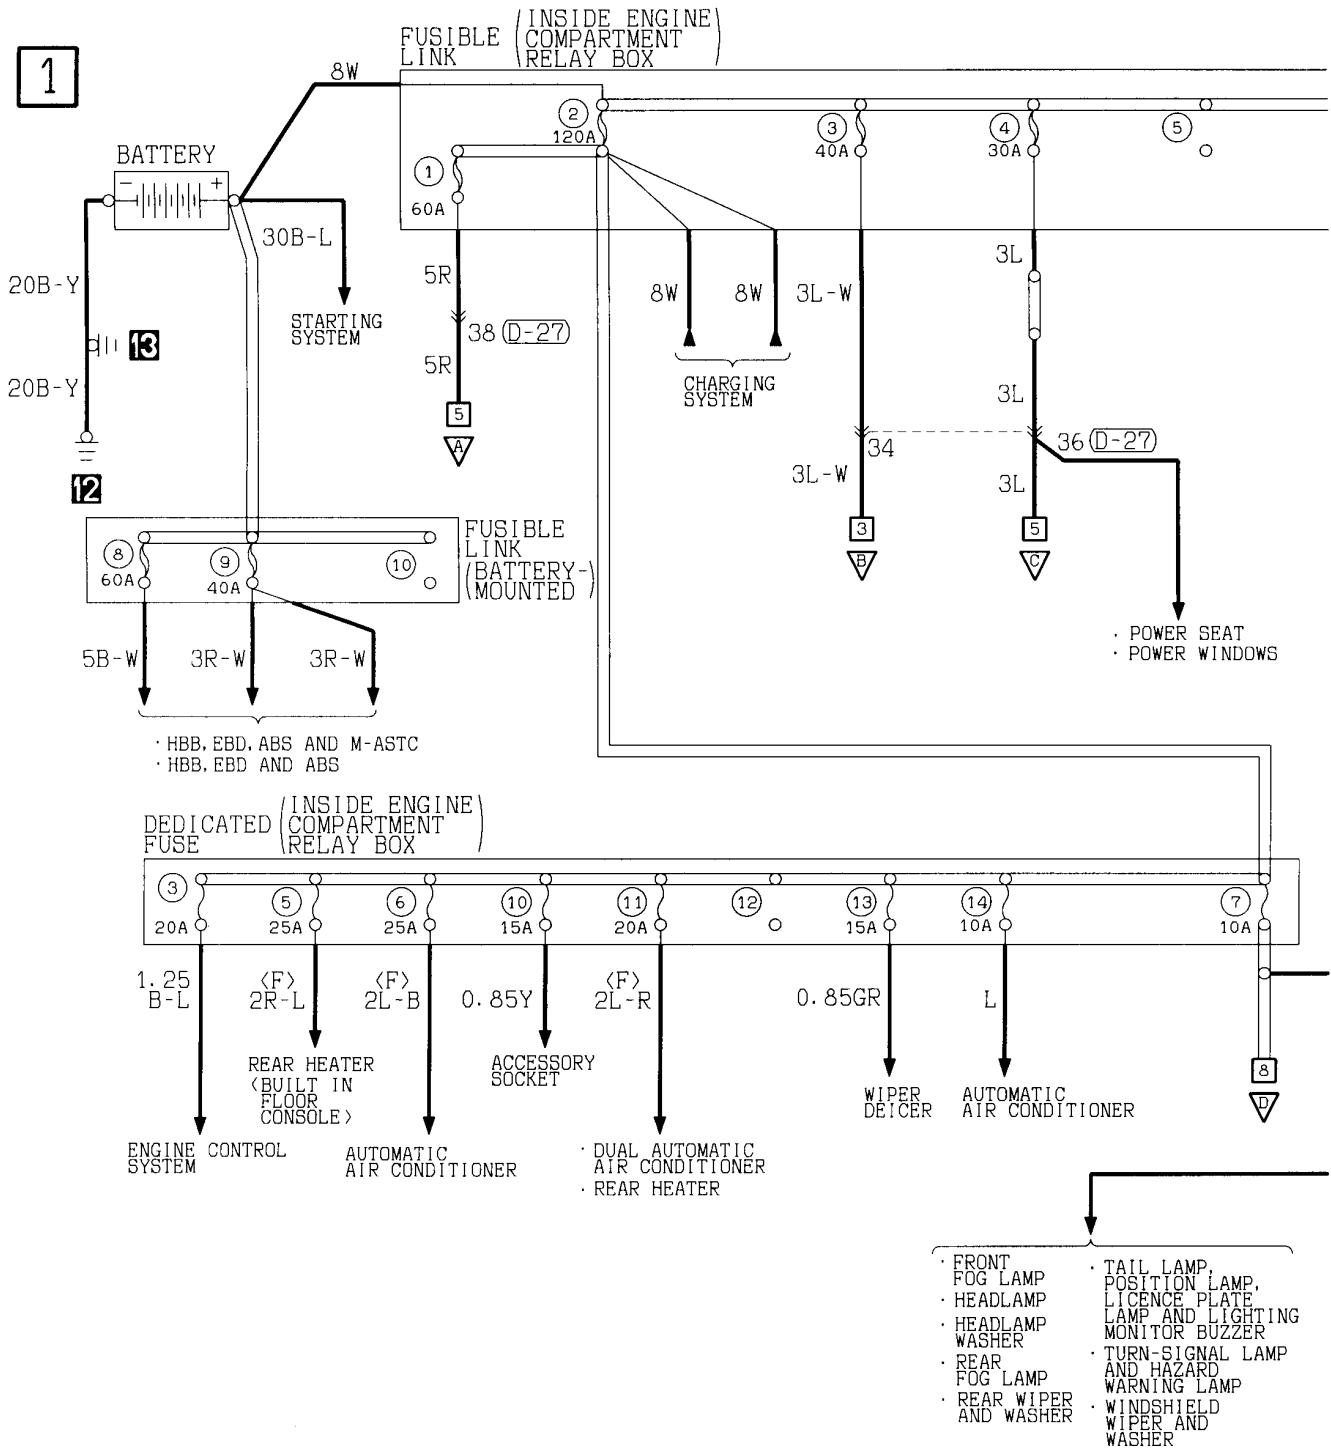

2

- AUTO-CRUISE CONTROL SYSTEM
- ENGINE CONTROL SYSTEM
- IMMOBILIZER SYSTEM
- INVECS-II 5A/T

DEDICATED FUSE (INSIDE ENGINE COMPARTMENT RELAY BOX)

- AUTO-CRUISE CONTROL SYSTEM
- ENGINE CONTROL SYSTEM
- HBB, EBD, ABS AND M-ASTC
- HBB, EBD AND ABS
- INVECS-II 5A/T
- STOP LAMP
- SUPER SELECT 4WD II SYSTEM
- CHARGING SYSTEM
- CENTRAL DOOR LOCKING SYSTEM AND FORGOTTEN KEY PREVENTION FUNCTION <WITH KEYLESS ENTRY SYSTEM>
- TURN-SIGNAL LAMP AND HAZARD WARNING LAMP
- INVECS-I 5A/T
- FRONT FOG LAMP