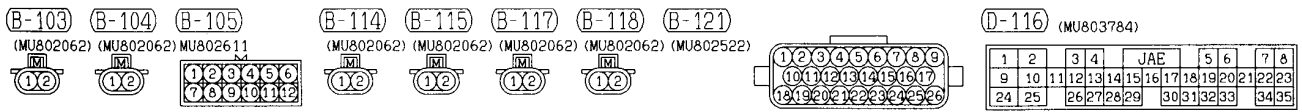

ENGINE CONTROL SYSTEM <6G7-GDI-M/T (L.H. drive vehicles)> (CONTINUED)

5