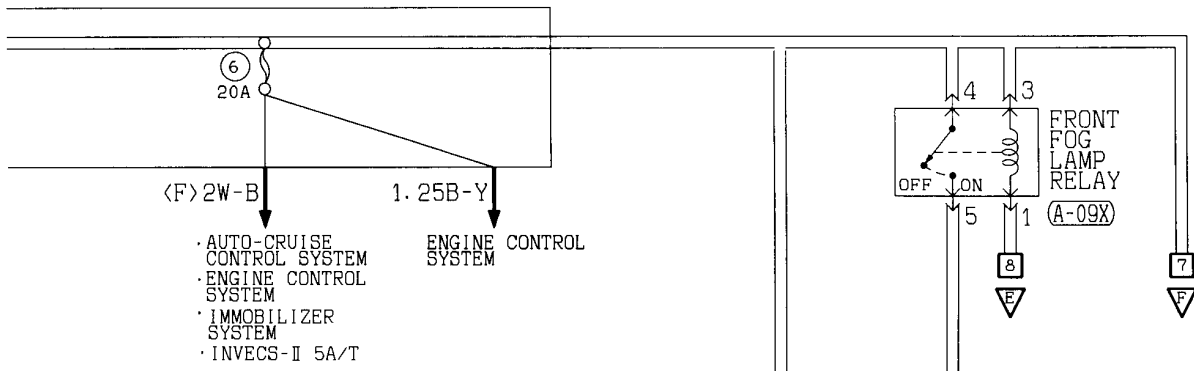

2

- AUTO-CRUISE CONTROL SYSTEM
- ENGINE CONTROL SYSTEM
- IMMOBILIZER SYSTEM
- INVECS-II 5A/T

DEDICATED FUSE (INSIDE ENGINE COMPARTMENT RELAY BOX)

- AUTO-CRUISE CONTROL SYSTEM
- ENGINE CONTROL SYSTEM
- HBB, EBD, ABS AND M-ASTC
- HBB, EBD AND ABS
- INVECS-II 5A/T
- STOP LAMP
- SUPER SELECT 4WD II SYSTEM
- CHARGING SYSTEM
- CENTRAL DOOR LOCKING SYSTEM AND FORGOTTEN KEY PREVENTION FUNCTION <WITH KEYLESS ENTRY SYSTEM>
- TURN-SIGNAL LAMP AND HAZARD WARNING LAMP
- INVECS-I 5A/T
- FRONT FOG LAMP