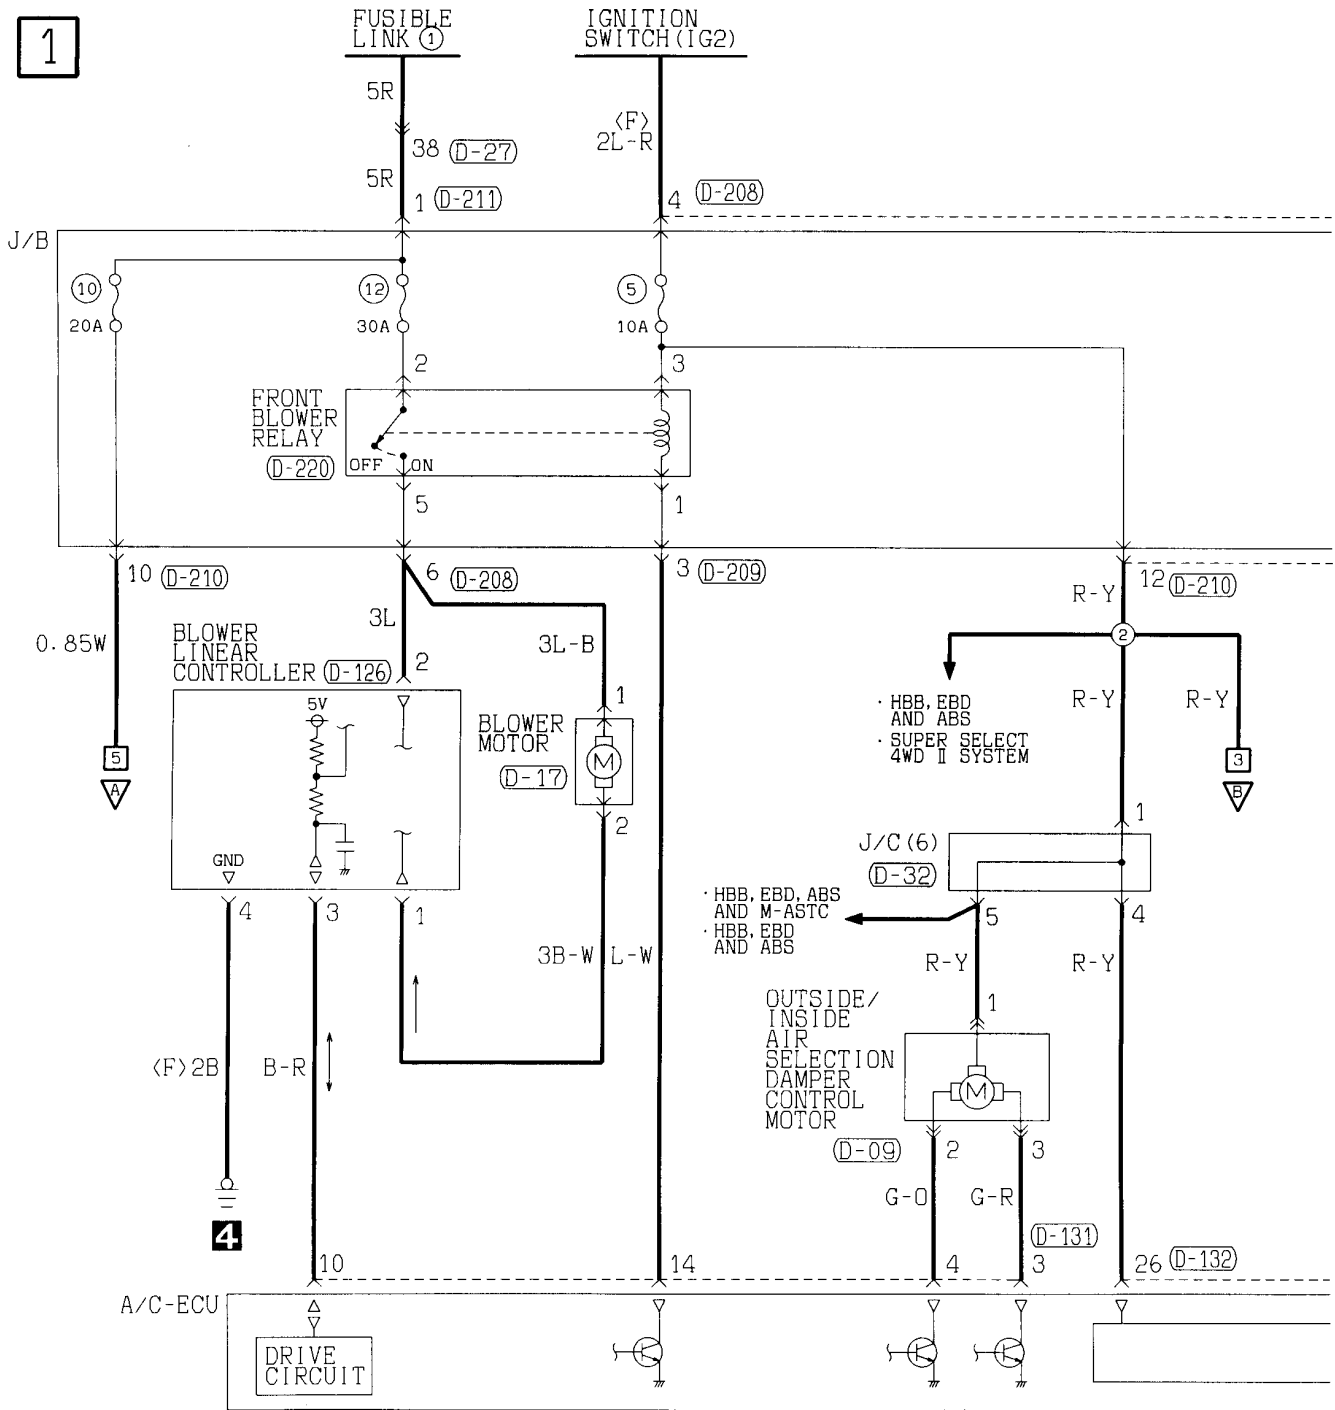

SINGLE AUTOMATIC AIR CONDITIONER

6G7 <R.H. drive vehicles>