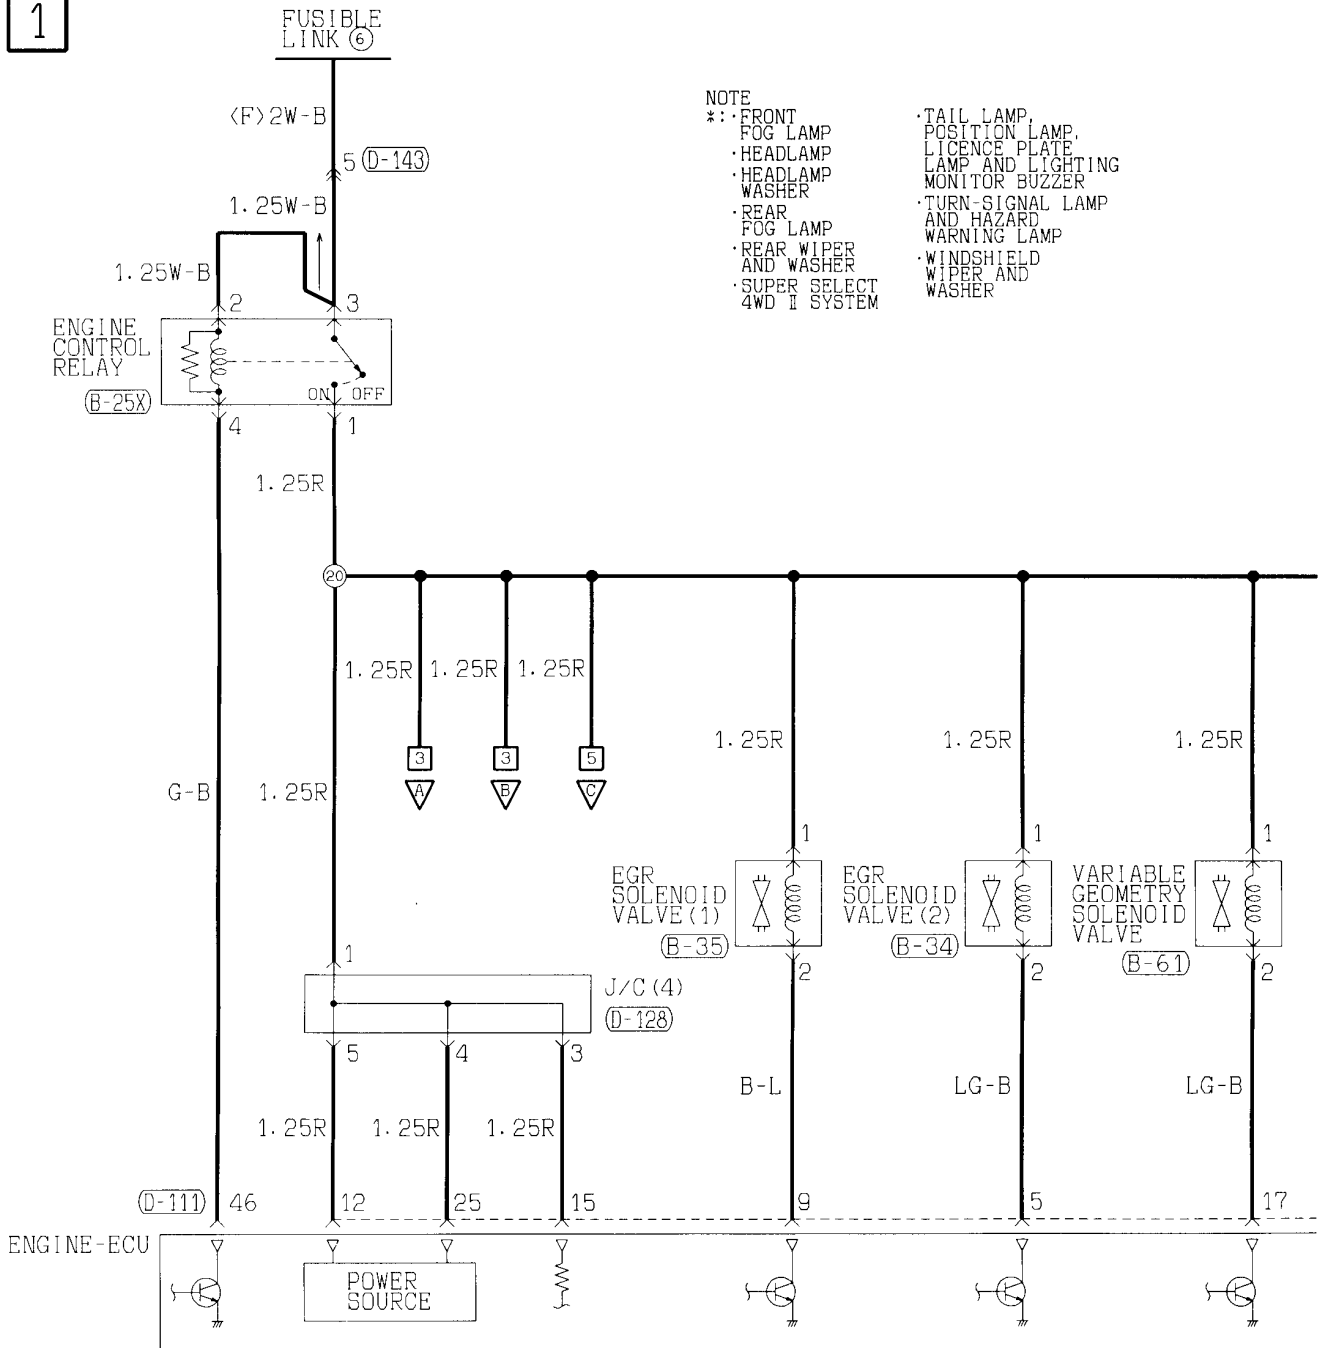

ENGINE CONTROL SYSTEM

4D5 <R.H. drive vehicles>

1

1. NOTE
   * : FRONT FOG LAMP
   * : HEADLAMP WASHER
   * : REAR FOG LAMP AND WASHER
   * : SUPER SELECT 4WD I SYSTEM
   * : TAIL LAMP, POSITION LAMP, LICENCE PLATE LAMP AND LIGHTING MONITOR BUZZER
   * : TURN-SIGNAL LAMP AND HAZARD WARNING LAMP
   * : WINDSHIELD WIPER AND WASHER