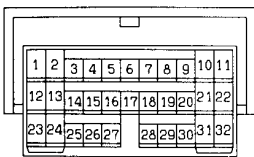

POWER WINDOWS <Short wheelbase models (R.H. drive vehicles)>
(CONTINUED)

3

(D-25)

(D-31)

(H-05)

(H-16)