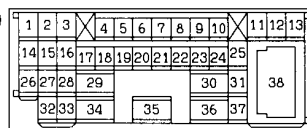

POWER WINDOWS

Short wheelbase models <L.H. drive vehicles>

D-15

D-23 FRONT SIDE

D-226 (MU801585)

D-27

D-208 MU801331

H-15