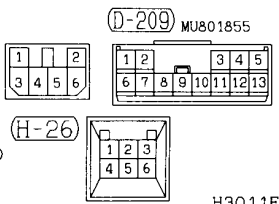

POWER WINDOWS

Long wheelbase models <R.H. drive vehicles>