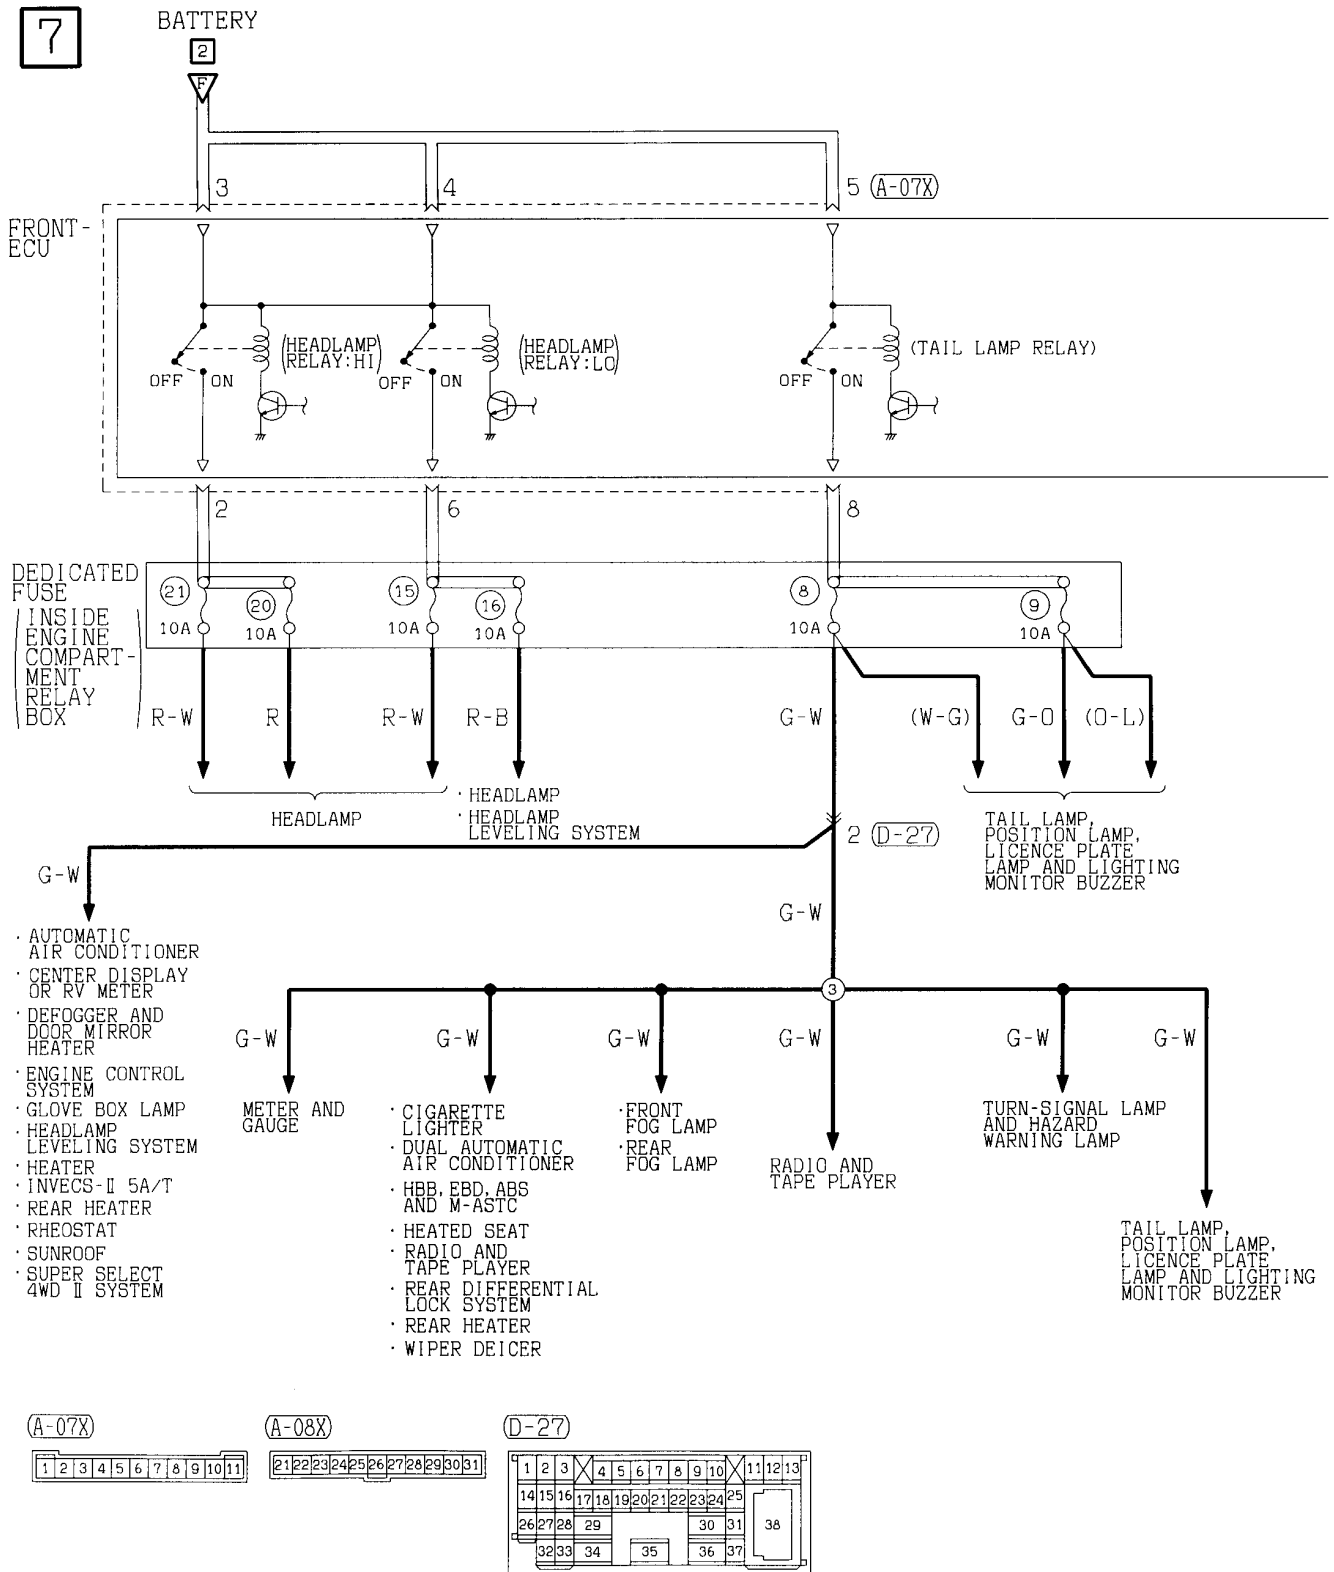

POWER DISTRIBUTION SYSTEM <Petrol (L.H. drive vehicles)> (CONTINUED)